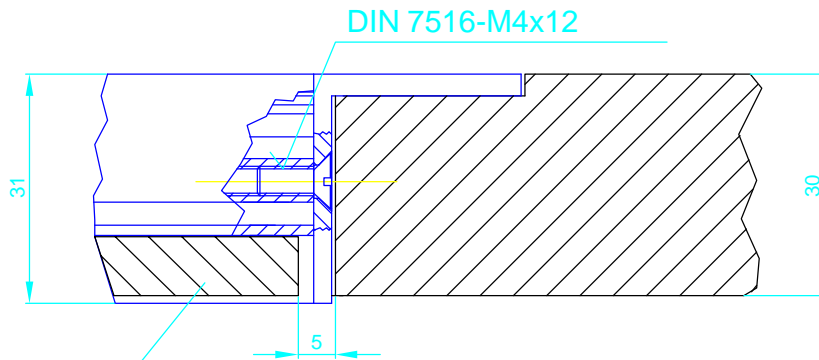

### Cut B - B

n = quantity of modules  
View "X", "Y" and Cut "C-C" on next page.

 <b>DHD</b>	DHD GmbH Haferkornstr. 5 04129 Leipzig / Germany Phone: + 49 341 5897020 Fax: + 49 341 5897022	Maßstab 1:5 (DIN A4)	
	<b>Dimension of Console RM 3200 D</b>		
Name: Miethling	Date: 09.10.2000		Page:
File: DimConsole1.dwg			1 / 2

**View X M 1:1**

**View Y M 1:1**

**View Z M 1:1**

Option of furniture, when length more than 4 modules (4 x 160 mm).

 DHD GmbH Haferkornstr. 5 04129 Leipzig / Germany Phone: + 49 341 5897020 Fax: + 49 341 5897022	Maßstab 1:5 (DIN A4)	
	Dimension of Console RM 3200 D	
Name: Miethling	Date: 16.11.1999	Page:
File: DimConsole2.dwg		2 / 2