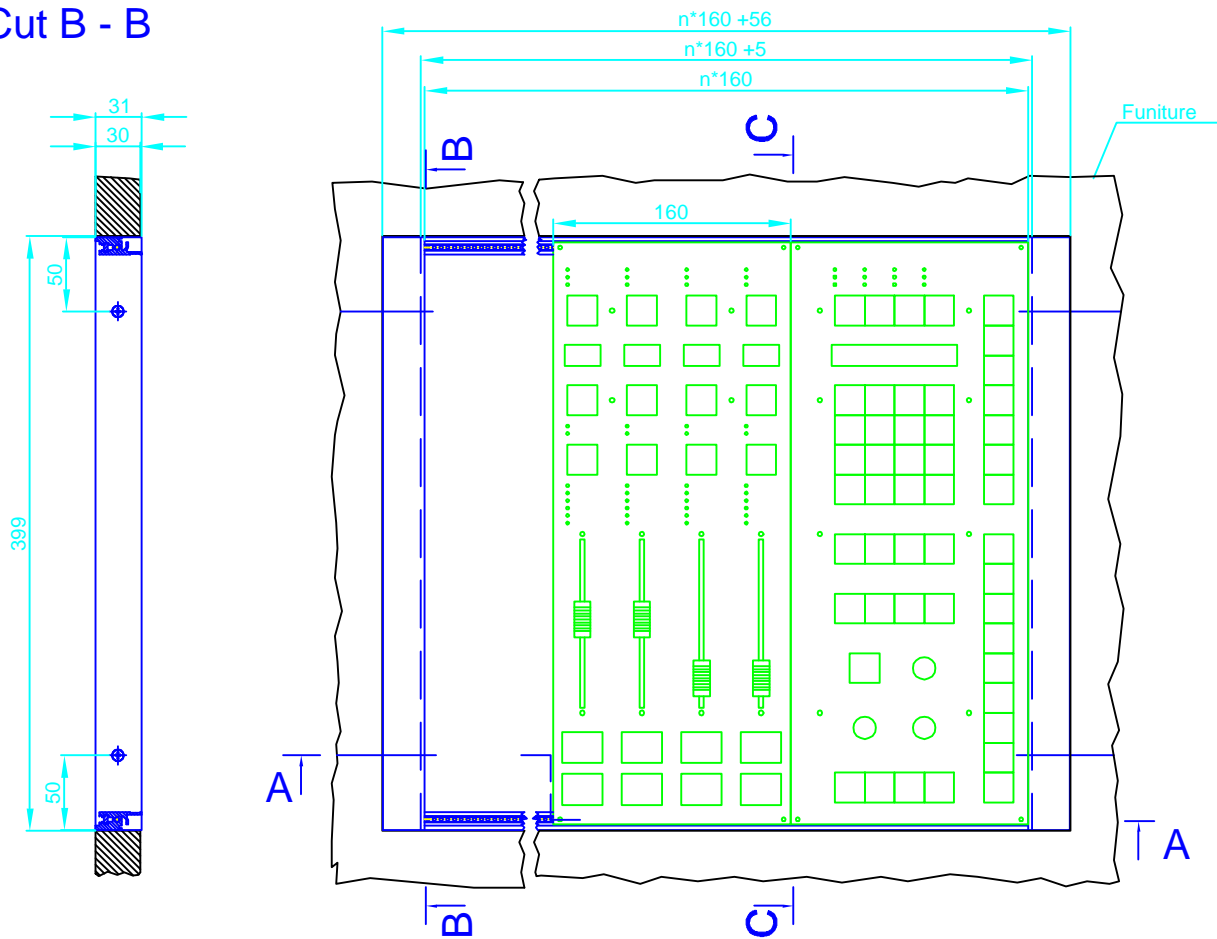

### Cut B - B

n = quantity of modules  
View "X", "Y" and Cut "C-C" on next page.

 <b>DHD</b>	DHD GmbH Haferkornstr. 5 04129 Leipzig / Germany Phone: + 49 341 5897020 Fax: + 49 341 5897022	Maßstab 1:5 (DIN A4)	
	<b>Dimension of Console RM 3200 D</b>		
Name: Miethling	Date: 09.10.2000		Page:
File: DimConsole1.dwg			1 / 2

**View X M 1:1**

**View Y M 1:1**

**View Z M 1:1**

Option of furniture, when length more than 4 modules (4 x 160 mm).

 DHD GmbH Haferkornstr. 5 04129 Leipzig / Germany Phone: + 49 341 5897020 Fax: + 49 341 5897022	Maßstab 1:5 (DIN A4)	
	Dimension of Console RM 3200 D	
Name: Miethling	Date: 16.11.1999	Page:
File: DimConsole2.dwg		2 / 2