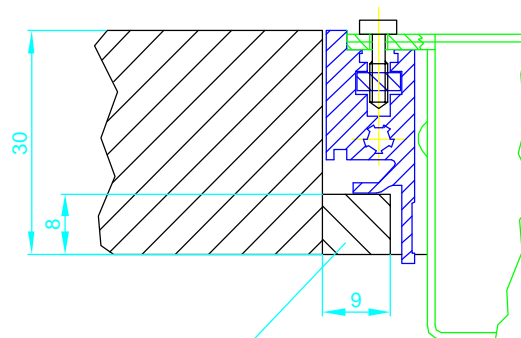

### Cut B - B

n = quantity of modules  
View "X", "Y" and Cut "C-C" on next page.

 <b>DHD</b>	DHD GmbH Haferkornstr. 5 04129 Leipzig / Germany Phone: + 49 341 5897020 Fax: + 49 341 5897022	Maßstab 1:5 (DIN A4)	
	<b>Dimension of Console RM 3200 D</b>		
Name: Miethling	Date: 09.10.2000		Page:
File: DimConsole1.dwg			1 / 2

**View X M 1:1**

**View Y M 1:1**

**View Z M 1:1**

Option of furniture, when length more than 4 modules (4 x 160 mm).

 DHD GmbH Haferkornstr. 5 04129 Leipzig / Germany Phone: + 49 341 5897020 Fax: + 49 341 5897022	Maßstab 1:5 (DIN A4)	
	Dimension of Console RM 3200 D	
Name: Miethling	Date: 16.11.1999	Page:
File: DimConsole2.dwg		2 / 2