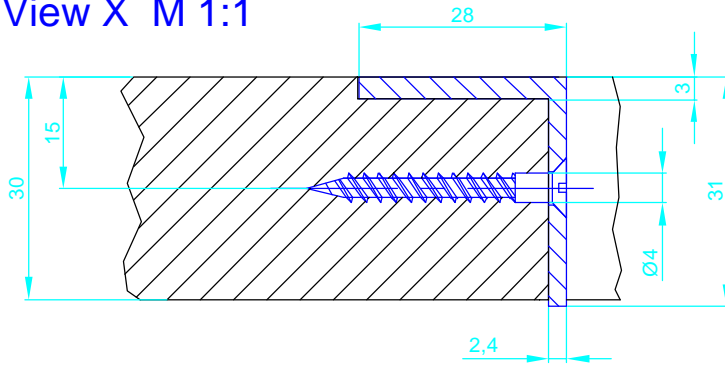

### Cut B - B

n = quantity of modules  
View "X", "Y" and Cut "C-C" on next page.

 <b>DHD</b>	DHD GmbH Haferkornstr. 5 04129 Leipzig / Germany Phone: + 49 341 5897020 Fax: + 49 341 5897022	Maßstab 1:5 (DIN A4)	
	<b>Dimension of Console RM 3200 D</b>		
Name: Miethling	Date: 09.10.2000		Page:
File: DimConsole1.dwg			1 / 2

**View X M 1:1**

**View Y M 1:1**

**View Z M 1:1**

Option of furniture, when length more than 4 modules (4 x 160 mm).

 DHD GmbH Haferkornstr. 5 04129 Leipzig / Germany Phone: + 49 341 5897020 Fax: + 49 341 5897022	Maßstab 1:5 (DIN A4)	
	Dimension of Console RM 3200 D	
Name: Miethling	Date: 16.11.1999	Page:
File: DimConsole2.dwg		2 / 2