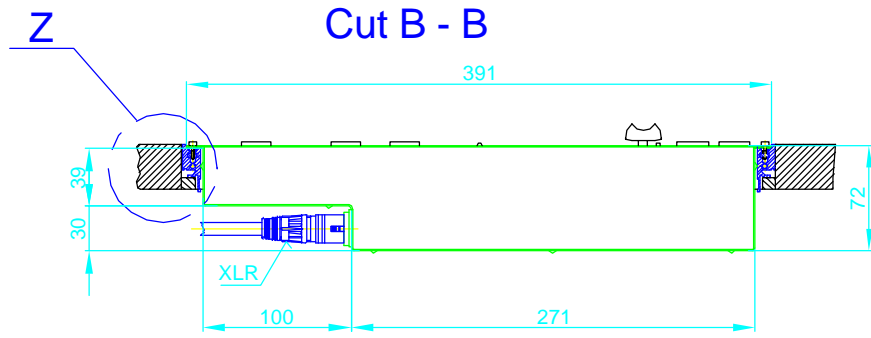

### Cut B - B

n = quantity of modules  
View "X", "Y" and Cut "C-C" on next page.

 <b>DHD</b>	DHD GmbH Haferkornstr. 5 04129 Leipzig / Germany Phone: + 49 341 5897020 Fax: + 49 341 5897022	Maßstab 1:5 (DIN A4)	
	<b>Dimension of Console RM 3200 D</b>		
Name: Miethling	Date: 09.10.2000		Page:
File: DimConsole1.dwg			1 / 2

**View X M 1:1**

**View Y M 1:1**

**View Z M 1:1**

Option of furniture, when length more than 4 modules (4 x 160 mm).

 DHD GmbH Haferkornstr. 5 04129 Leipzig / Germany Phone: + 49 341 5897020 Fax: + 49 341 5897022	Maßstab 1:5 (DIN A4)	
	Dimension of Console RM 3200 D	
Name: Miethling	Date: 16.11.1999	Page:
File: DimConsole2.dwg		2 / 2