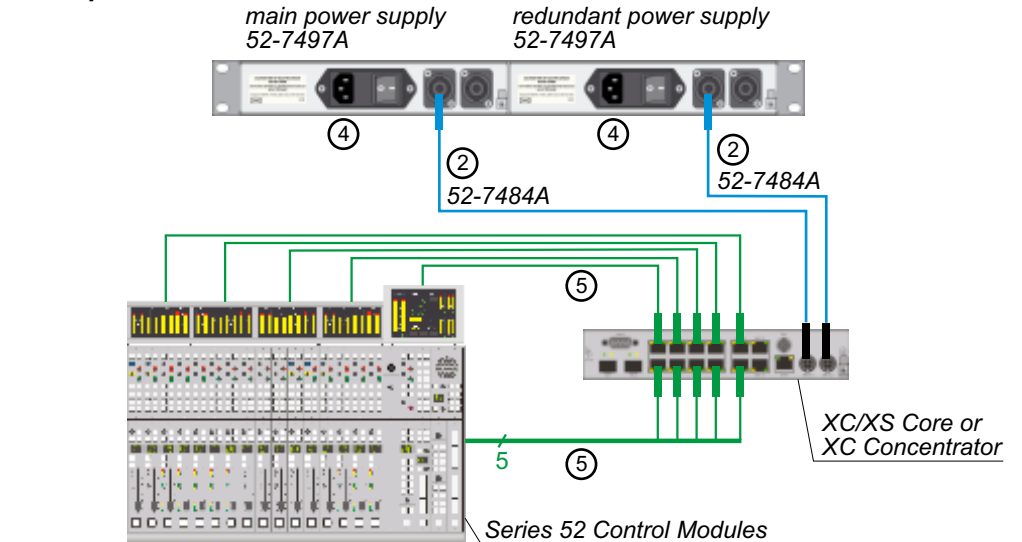

Local Power Supply - Cabling Examples

Example 1:

Example 2:

Example 3:

Example 4:

Example 5:

- ① 52-7483A Power Cable 3m, Neutrik Speakon NL2FC cable connectors on both sides
- ② 52-7484A Power Cable 3m, Power Mini DIN 4 pole cable connector to Speakon NL2FC 2 pole cable connector
- ③ 52-7485A Power Connector Kit, Speakon kit includes 2 pieces Neutrik Speakon NL2FC cable connectors and 1 piece Neutrik Speakon NL4MMX coupler, cable 2 x 2.5qmm not included, needs to be ordered separately
- ④ separate mains power inlet (90 to 264 VAC) for each power supply
- ⑤ CAT5/6 cable for APC connection