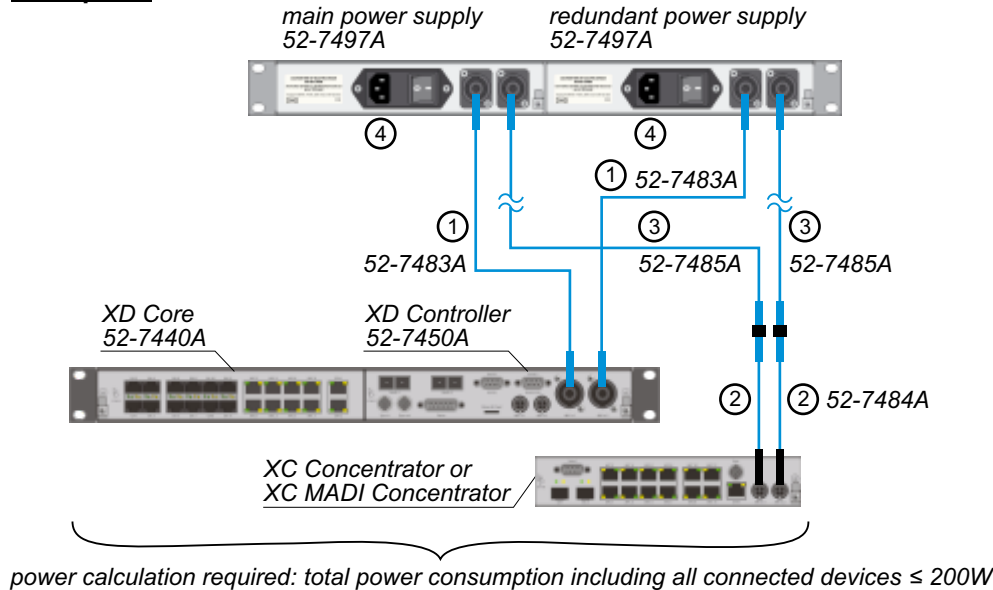

Local Power Supply - Cabling Examples

Example 1:

Example 2:

Example 3:

Example 4:

Example 5:

- ① 52-7483A Power Cable 3m, Neutrik Speakon NL2FC cable connectors on both sides
- ② 52-7484A Power Cable 3m, Power Mini DIN 4 pole cable connector to Speakon NL2FC 2 pole cable connector
- ③ 52-7485A Power Connector Kit, Speakon kit includes 2 pieces Neutrik Speakon NL2FC cable connectors and 1 piece Neutrik Speakon NL4MMX coupler, cable 2 x 2.5qmm not included, needs to be ordered separately
- ④ separate mains power inlet (90 to 264 VAC) for each power supply
- ⑤ CAT5/6 cable for APC connection