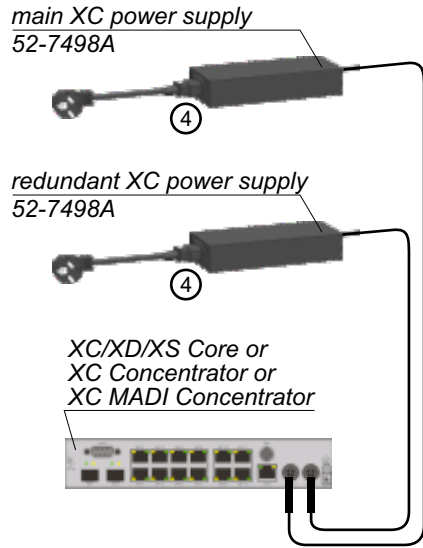

Local Power Supply - Cabling Examples

Example 1:

Example 2:

Example 3:

Example 4:

Example 5:

- ① 52-7483A Power Cable 3m, Neutrik Speakon NL2FC cable connectors on both sides
- ② 52-7484A Power Cable 3m, Power Mini DIN 4 pole cable connector to Speakon NL2FC 2 pole cable connector
- ③ 52-7485A Power Connector Kit, Speakon kit includes 2 pieces Neutrik Speakon NL2FC cable connectors and 1 piece Neutrik Speakon NL4MMX coupler, cable 2 x 2.5qmm not included, needs to be ordered separately
- ④ separate mains power inlet (90 to 264 VAC) for each power supply
- ⑤ CAT5/6 cable for APC connection