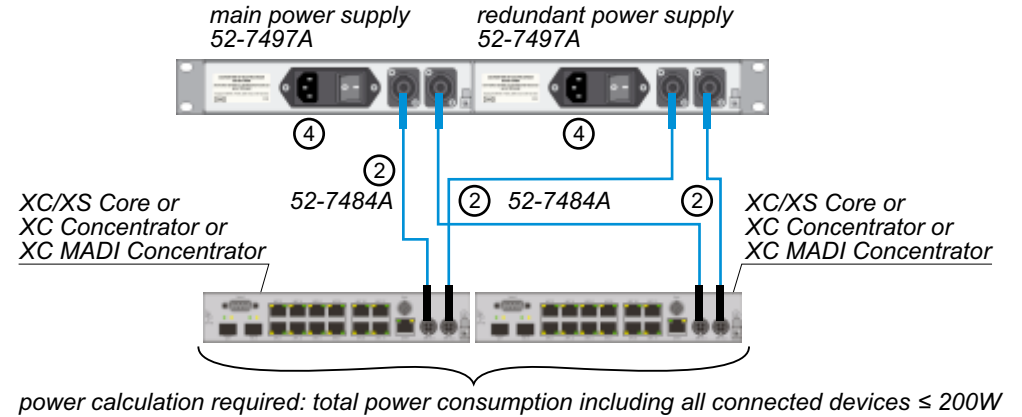

Local Power Supply - Cabling Examples

Example 1:

Example 2:

Example 3:

Example 4:

Example 5:

- ① 52-7483A Power Cable 3m, Neutrik Speakon NL2FC cable connectors on both sides
- ② 52-7484A Power Cable 3m, Power Mini DIN 4 pole cable connector to Speakon NL2FC 2 pole cable connector
- ③ 52-7485A Power Connector Kit, Speakon kit includes 2 pieces Neutrik Speakon NL2FC cable connectors and 1 piece Neutrik Speakon NL4MMX coupler, cable 2 x 2.5qmm not included, needs to be ordered separately
- ④ separate mains power inlet (90 to 264 VAC) for each power supply
- ⑤ CAT5/6 cable for APC connection