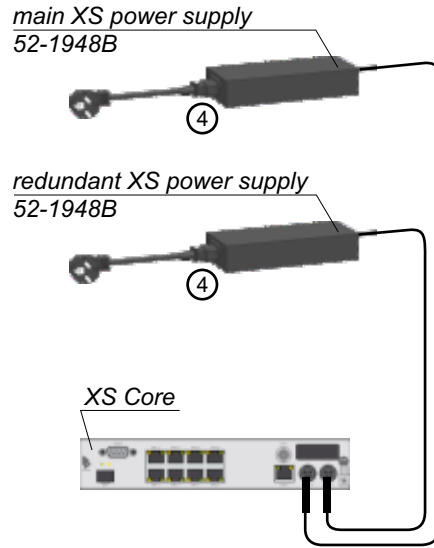

Local Power Supply - Cabling Examples

Example 1:

Example 2:

Example 3:

Example 4:

Example 5:

- ① 52-7483A Power Cable 3m, Neutrik Speakon NL2FC cable connectors on both sides
- ② 52-7484A Power Cable 3m, Power Mini DIN 4 pole cable connector to Speakon NL2FC 2 pole cable connector
- ③ 52-7485A Power Connector Kit, Speakon kit includes 2 pieces Neutrik Speakon NL2FC cable connectors and 1 piece Neutrik Speakon NL4MMX coupler, cable 2 x 2.5qmm not included, needs to be ordered separately
- ④ separate mains power inlet (90 to 264 VAC) for each power supply
- ⑤ CAT5/6 cable for APC connection