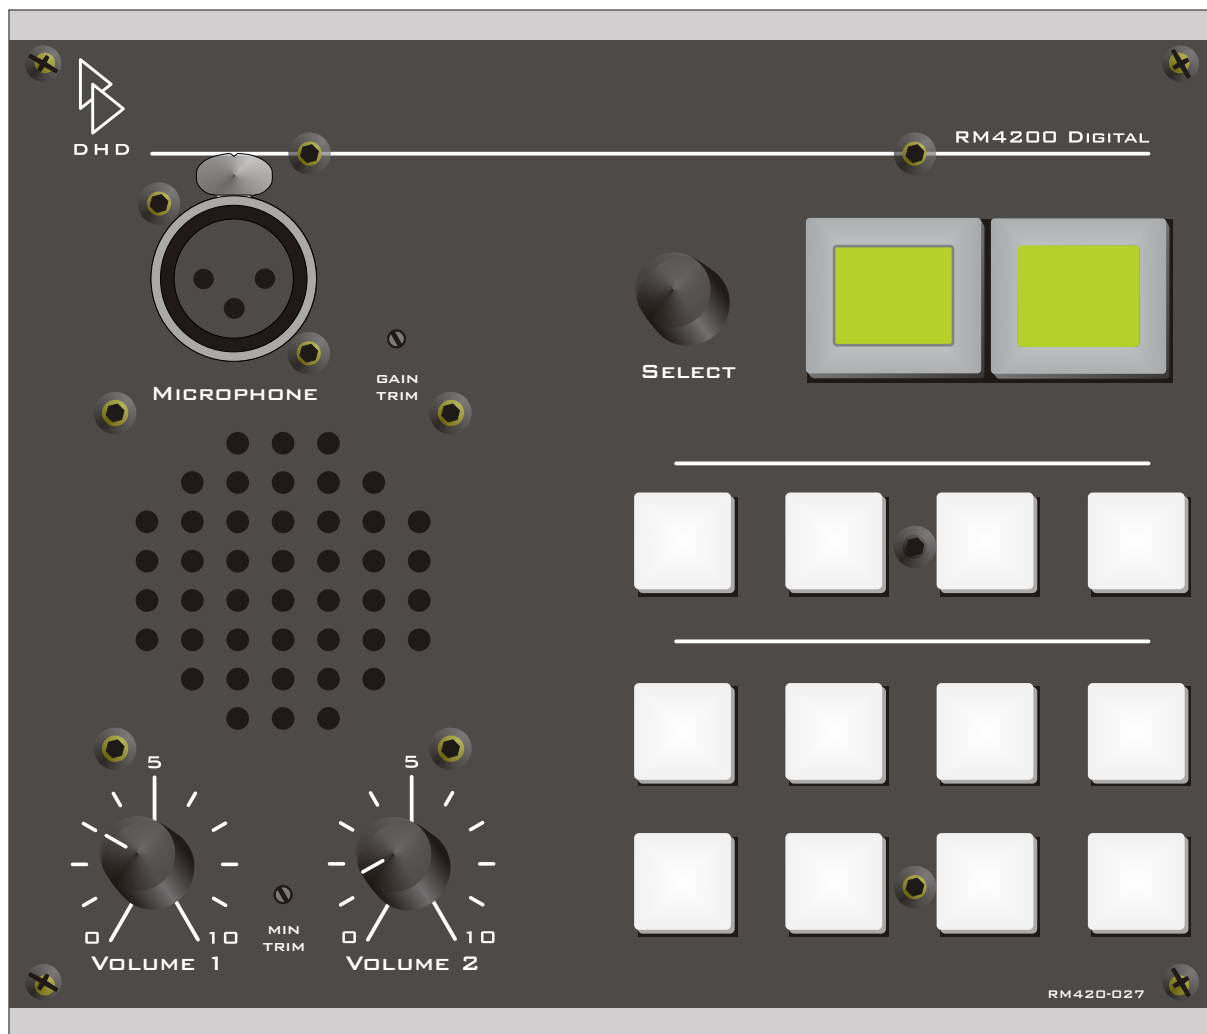

RM420-027 Talkback Panel

RM420-027
print layout for DIN A4