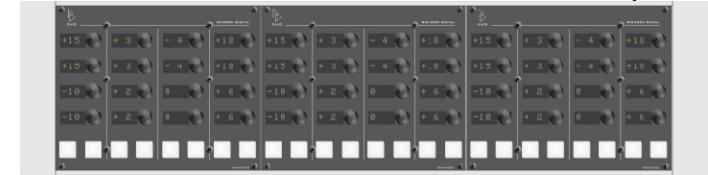

RM420D - Splitted RM420-014 Console Example with Overbridge Installation Frames

RM330-033-O Overbridge Installation Frame*

RM330-033-O Overbridge Installation Frame

RM330-033-O Overbridge Installation Frame*

RM330-033 Table-Installation Frame*

RM420-033-B Table-Installation Frame

RM330-033 Table-Installation Frame*

*) or any other available Installation Frames or Cabinet sizes