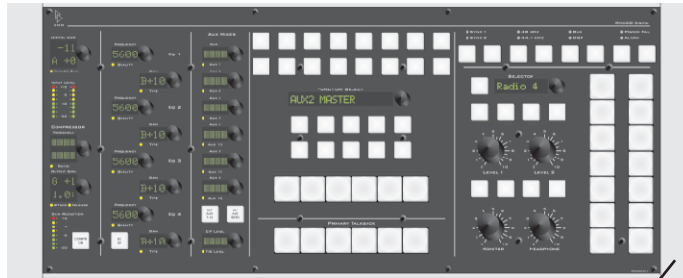

RM420D - Splitted RM420-014 Console Example with Overbridge Installation Frames

RM330-033-O Overbridge Installation Frame*

RM330-033-O Overbridge Installation Frame

RM330-033-O Overbridge Installation Frame*

RM330-033 Table-Installation Frame*

RM420-033-B Table-Installation Frame

RM330-033 Table-Installation Frame*

*) or any other available Installation Frames or Cabinet sizes