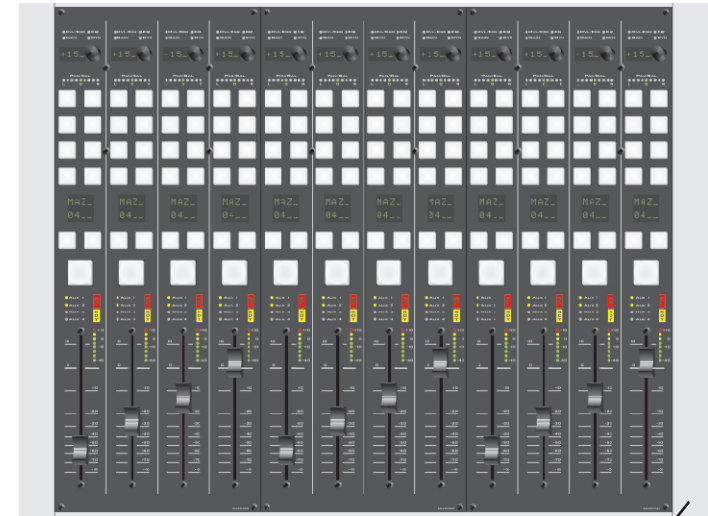

RM420D - Splitted RM420-014 Console Example with Overbridge Installation Frames

RM330-033-O Overbridge Installation Frame*

RM330-033-O Overbridge Installation Frame

RM330-033-O Overbridge Installation Frame*

RM330-033 Table-Installation Frame*

RM420-033-B Table-Installation Frame

RM330-033 Table-Installation Frame*

*) or any other available Installation Frames or Cabinet sizes