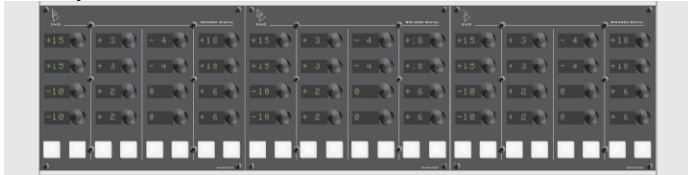

RM420D - Splitted RM420-014 Console Example with Overbridge Installation Frames

RM330-033-O Overbridge Installation Frame*

RM330-033-O Overbridge Installation Frame

RM330-033-O Overbridge Installation Frame*

RM330-033 Table-Installation Frame*

RM420-033-B Table-Installation Frame

RM330-033 Table-Installation Frame*

*) or any other available Installation Frames or Cabinet sizes