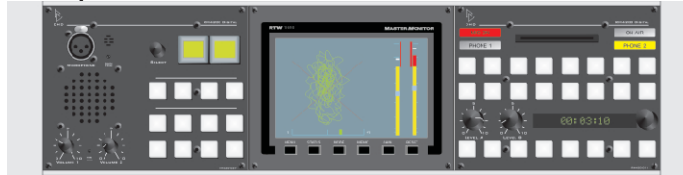

RM420D - Splitted RM420-014 Console Example with Overbridge Installation Frames

RM330-033-O Overbridge Installation Frame*

RM330-033-O Overbridge Installation Frame

RM330-033-O Overbridge Installation Frame*

RM330-033 Table-Installation Frame*

RM420-033-B Table-Installation Frame

RM330-033 Table-Installation Frame*

*) or any other available Installation Frames or Cabinet sizes