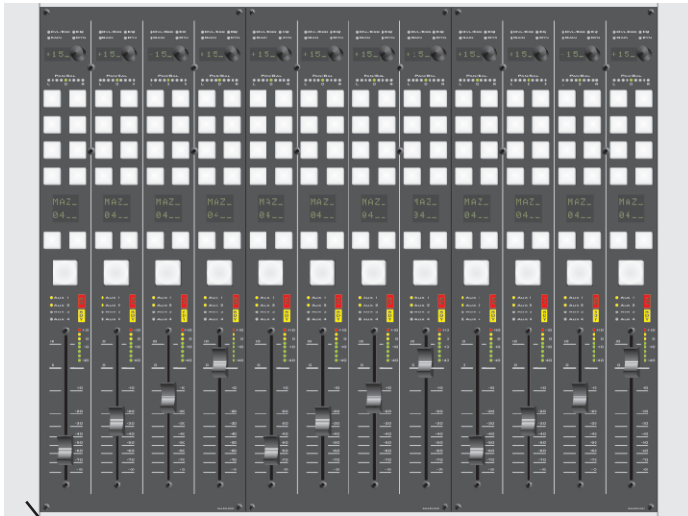

RM420D - Splitted RM420-014 Console Example with Overbridge Installation Frames

RM330-033-O Overbridge Installation Frame*

RM330-033-O Overbridge Installation Frame

RM330-033-O Overbridge Installation Frame*

RM330-033 Table-Installation Frame*

RM420-033-B Table-Installation Frame

RM330-033 Table-Installation Frame*

*) or any other available Installation Frames or Cabinet sizes