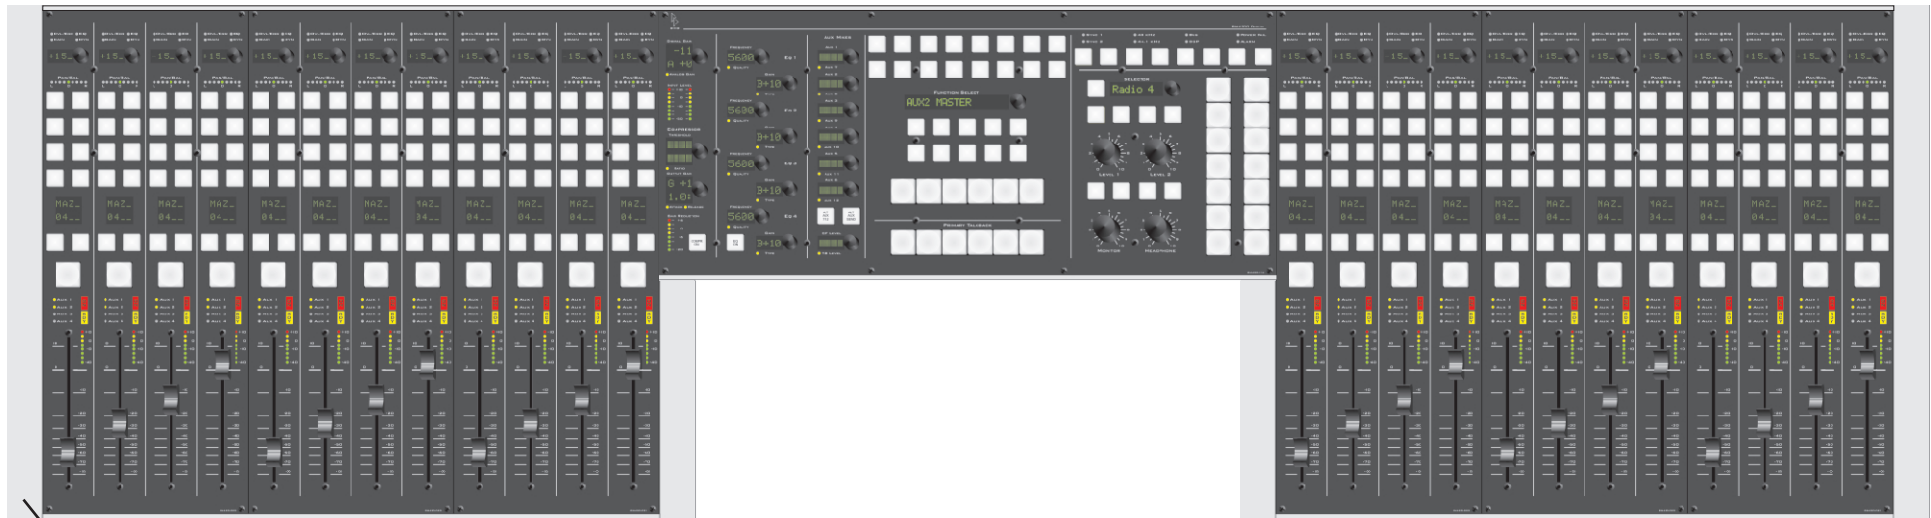

RM420D - Non-splitted RM420-014 Console Example with Table-Top Cabinets

RM420-039-T Overbridge Table-Top Cabinet

RM420-039-M Table-Installation Frame

Note: Non-splitted Table-Installation Frame only possible for 24-Fader Console.
For larger or smaller consoles see "Splitted RM420-014 Console".