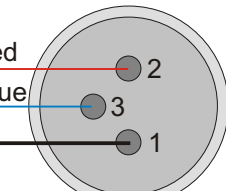

XLR cable harness 52-4527/4424 ZYCABLEX27B

for 52-4xxx console frames

Neutrik XLR NC5FD-L-1

to 52-4527, 52-4424
loudspeaker amp
line input

for 52-4592, 52-4492
XLR3 female

Neutrik NC3FAH