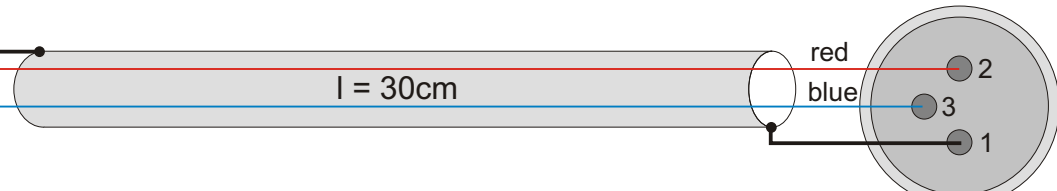

XLR cable harness 52-4527/4424 ZYCABLEX27B

for 52-4xxx console frames

Neutrik XLR NC5FD-L-1

to 52-4527, 52-4424
loudspeaker amp
line input

for 52-4592, 52-4492
XLR3 female

Neutrik NC3FAH