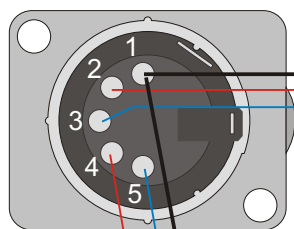

XLR cable harness 52-4527/4424 ZYCABLEX27B

for 52-4xxx console frames

Neutrik XLR NC5FD-L-1

to 52-4527, 52-4424
loudspeaker amp
line input

for 52-4592, 52-4492
XLR3 female

Neutrik NC3FAH