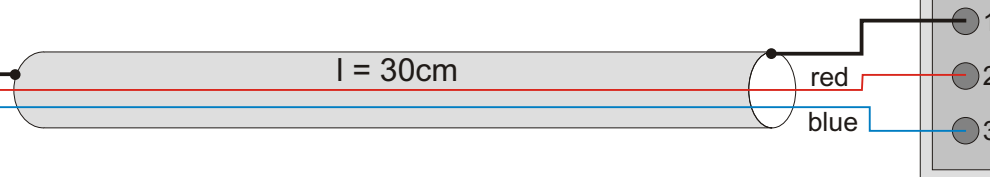

XLR cable harness 52-4527/4424 ZYCABLEX27B

for 52-4xxx console frames

Neutrik XLR NC5FD-L-1

to 52-4527, 52-4424
loudspeaker amp
line input

for 52-4592, 52-4492
XLR3 female

Neutrik NC3FAH