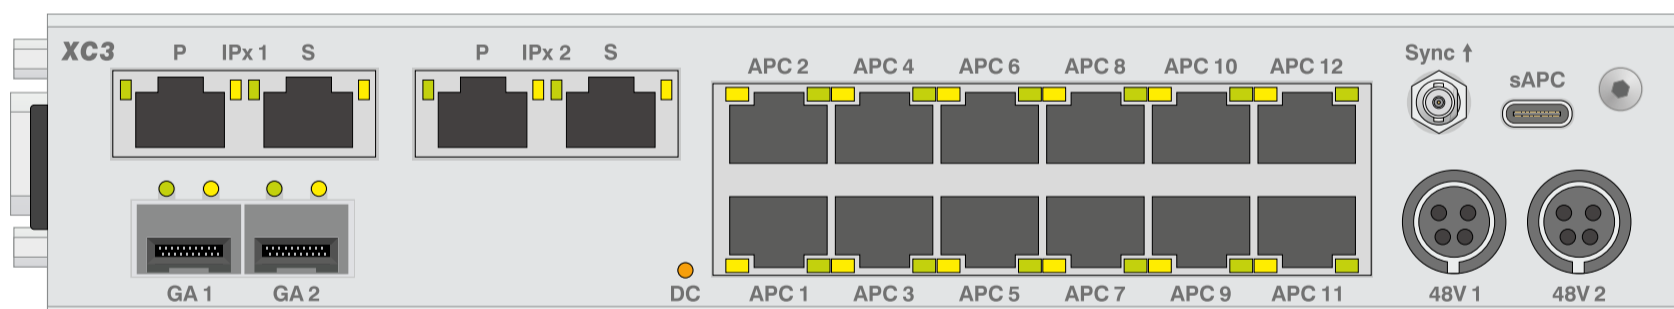

XC3 Concentrator 52-7510A

Front view

Rear view

print layout scale 1:1 (full size)
paper size DIN A3

Specifications and design are subject to change without notice.
The content of this document is for information only. The information presented in this document does not form part of any quotation or contract, is believed to be accurate and reliable and may be changed without notice. No liability will be accepted by the publisher for any consequence of its use. Publication thereof does neither convey nor imply any license under patent- or other industrial or intellectual property rights.