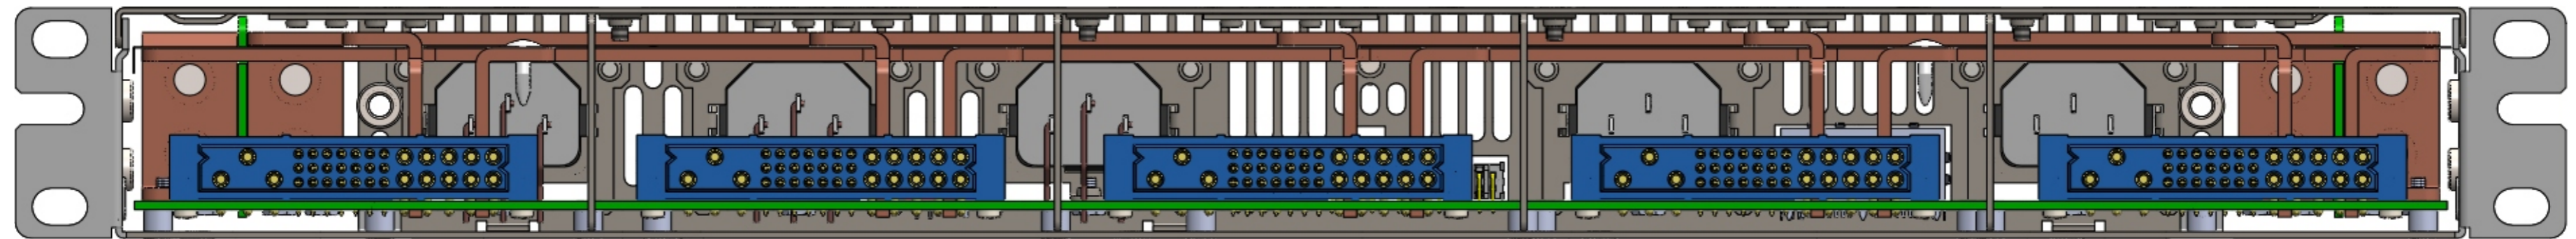

# 52-7481A Central Power Rack

Front view

Rear view

print layout scale 1:1 (full size)  
paper size DIN A2

*Specifications and design are subject to change without notice.  
The content of this document is for information only. The information presented in this document does not form part of any quotation or contract, is believed to be accurate and reliable and may be changed without notice. No liability will be accepted by the publisher for any consequence of its use. Publication thereof does neither convey nor imply any license under patent- or other industrial or intellectual property rights.*