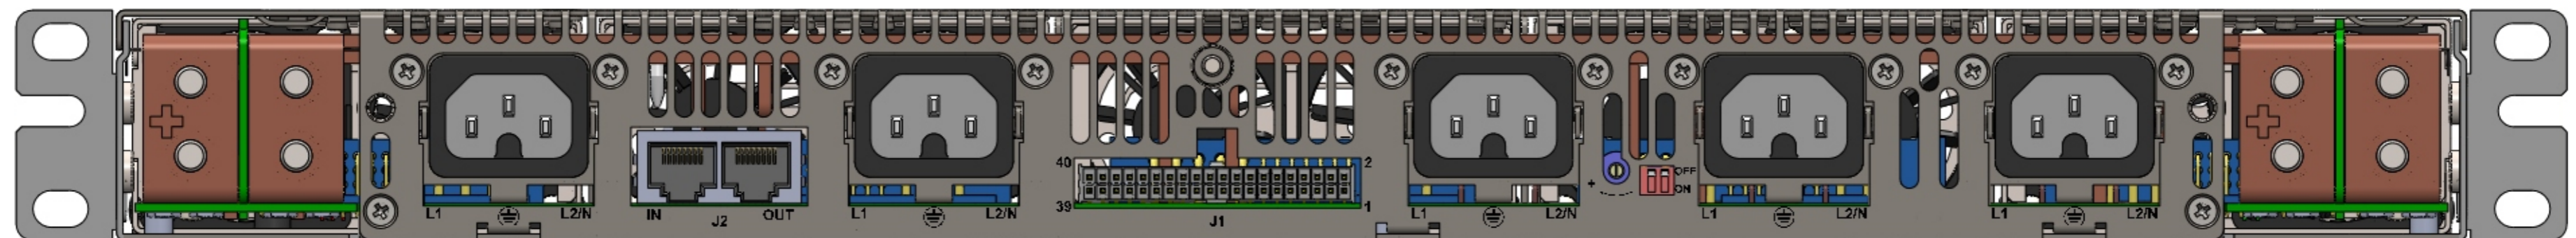

# 52-7481A Central Power Rack

Front view

Rear view

print layout scale 1:1 (full size)  
paper size DIN A2

*Specifications and design are subject to change without notice.  
The content of this document is for information only. The information presented in this document does not form part of any quotation or contract, is believed to be accurate and reliable and may be changed without notice. No liability will be accepted by the publisher for any consequence of its use. Publication thereof does neither convey nor imply any license under patent- or other industrial or intellectual property rights.*