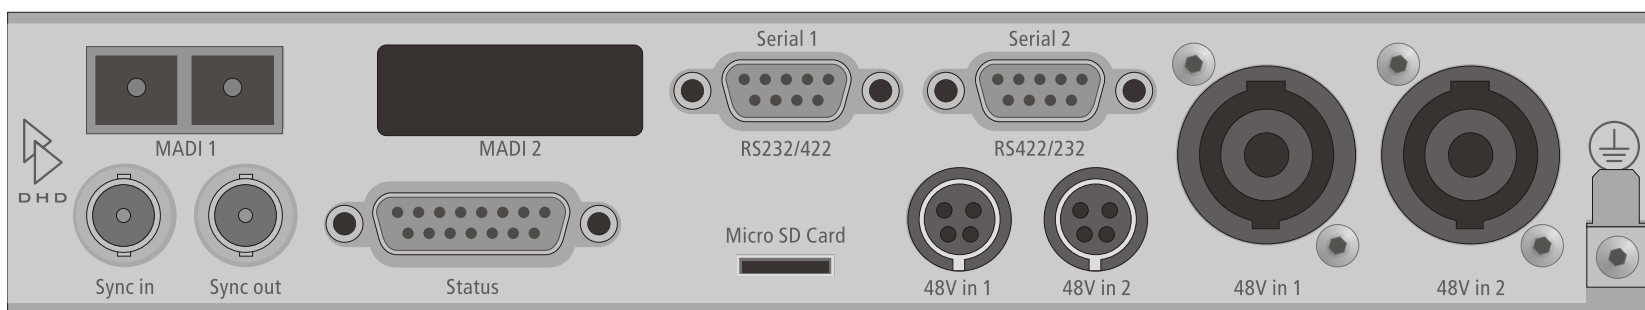

52/XD Controller 52-7450

Front view

Rear view

Rear view with 1 MADI module 52-1821 or 52-1825

Rear view with 2 MADI modules 52-1821 or 52-1825

print layout scale 1:1 (full size)
paper size DIN A3

*Specifications and design are subject to change without notice.
The content of this document is for information only.
The information presented in this document does not form part of any quotation or contract, is believed to be accurate and reliable and may be changed without notice. No liability will be accepted by the publisher for any consequence of its use.
Publication thereof does neither convey nor imply any license under patent- or other industrial or intellectual property rights.*