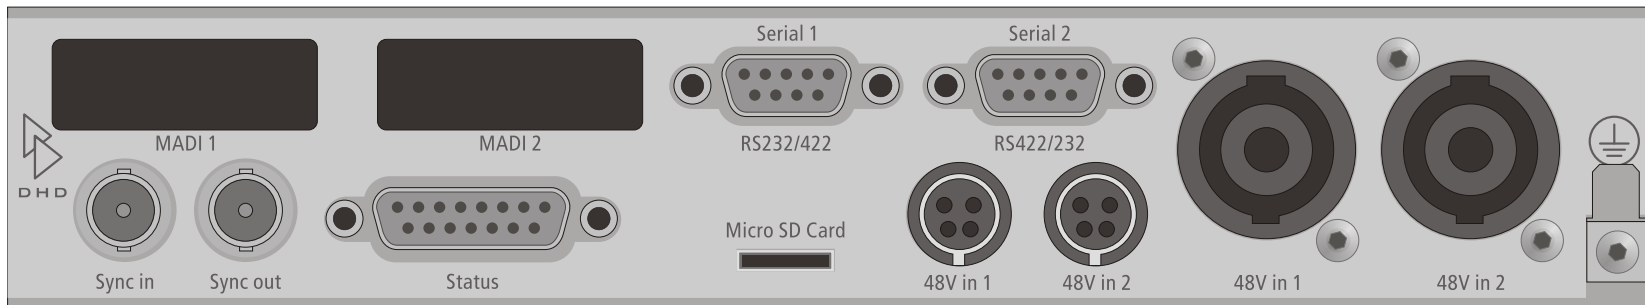

52/XD Controller 52-7450

Front view

Rear view

Rear view with 1 MADI module 52-1821 or 52-1825

Rear view with 2 MADI modules 52-1821 or 52-1825

print layout scale 1:1 (full size)
paper size DIN A3

*Specifications and design are subject to change without notice.
The content of this document is for information only.
The information presented in this document does not form part of any quotation or contract, is believed to be accurate and reliable and may be changed without notice. No liability will be accepted by the publisher for any consequence of its use.
Publication thereof does neither convey nor imply any license under patent- or other industrial or intellectual property rights.*