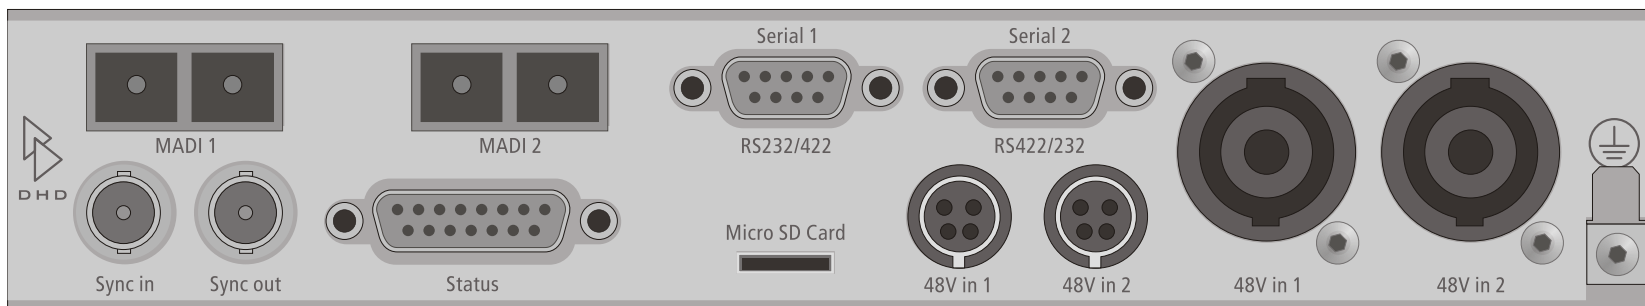

52/XD Controller 52-7450

Front view

Rear view

Rear view with 1 MADI module 52-1821 or 52-1825

Rear view with 2 MADI modules 52-1821 or 52-1825

print layout scale 1:1 (full size)
paper size DIN A3

*Specifications and design are subject to change without notice.
The content of this document is for information only.
The information presented in this document does not form part of any quotation or contract, is believed to be accurate and reliable and may be changed without notice. No liability will be accepted by the publisher for any consequence of its use.
Publication thereof does neither convey nor imply any license under patent- or other industrial or intellectual property rights.*