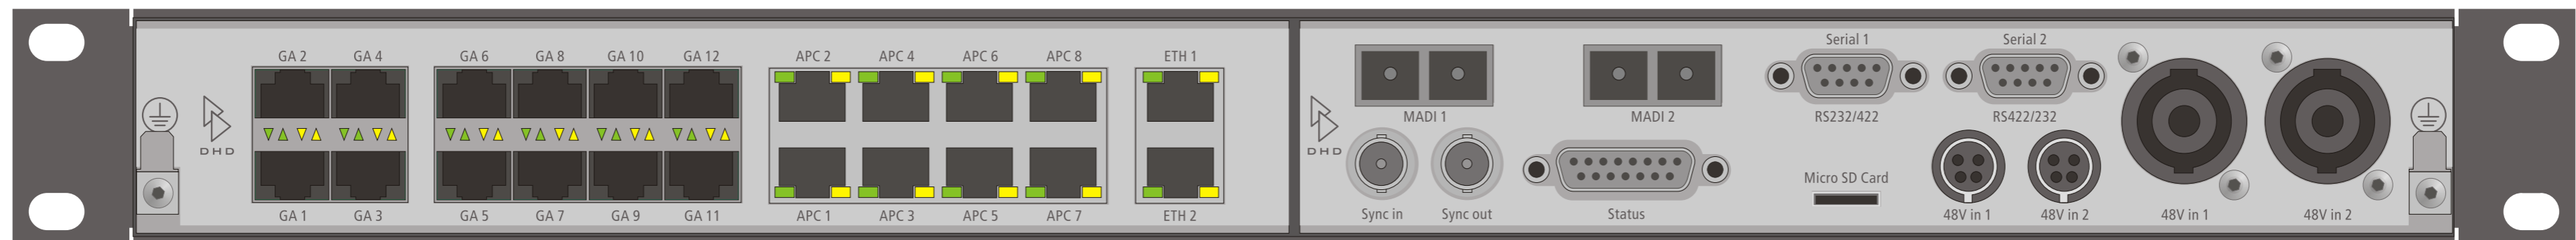

52-7440A XD 8K Core + 52-7450A XD Controller

52-7492 XC 19" Adapterpanel, flat

52-7450A XD Controller

52-7440A XD 8K Core

Front view

52-7492 XC 19" Adapterpanel, flat

52-7440A XD 8K Core

52-7450A XD Controller

Rear view

print layout scale 1:1 (full size)
paper size DIN A2

*Specifications and design are subject to change without notice.
The content of this document is for information only. The information presented in this document does not form part of any quotation or contract, is believed to be accurate and reliable and may be changed without notice. No liability will be accepted by the publisher for any consequence of its use. Publication thereof does neither convey nor imply any license under patent- or other industrial or intellectual property rights.*