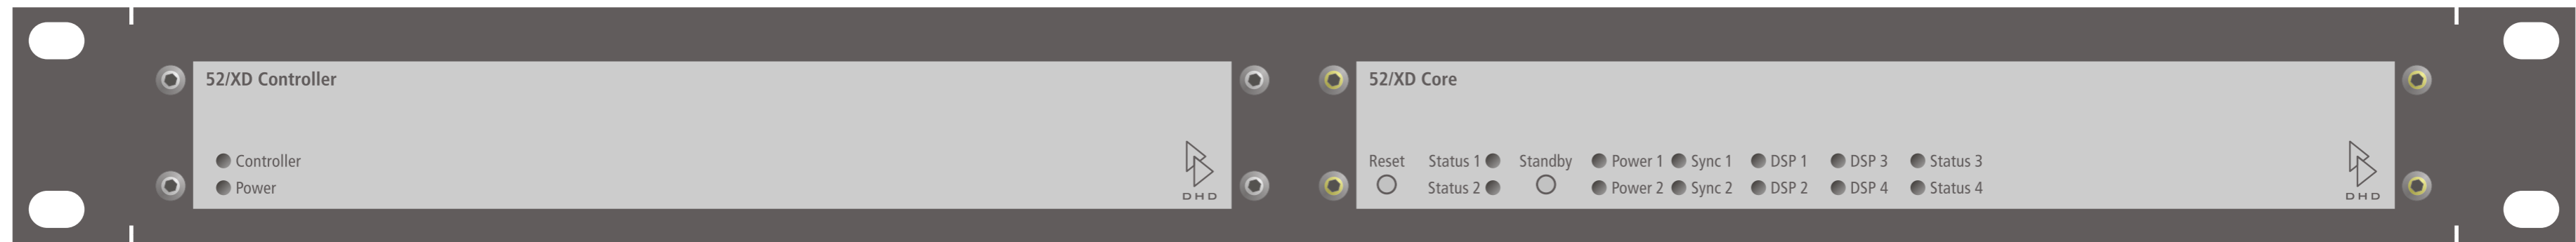

52-7440A XD 8K Core + 52-7450A XD Controller

52-7492 XC 19" Adapterpanel, flat

52-7450A XD Controller

52-7440A XD 8K Core

Front view

52-7492 XC 19" Adapterpanel, flat

52-7440A XD 8K Core

52-7450A XD Controller

Rear view

print layout scale 1:1 (full size)
paper size DIN A2

*Specifications and design are subject to change without notice.
The content of this document is for information only. The information presented in this document does not form part of any quotation or contract, is believed to be accurate and reliable and may be changed without notice. No liability will be accepted by the publisher for any consequence of its use. Publication thereof does neither convey nor imply any license under patent- or other industrial or intellectual property rights.*