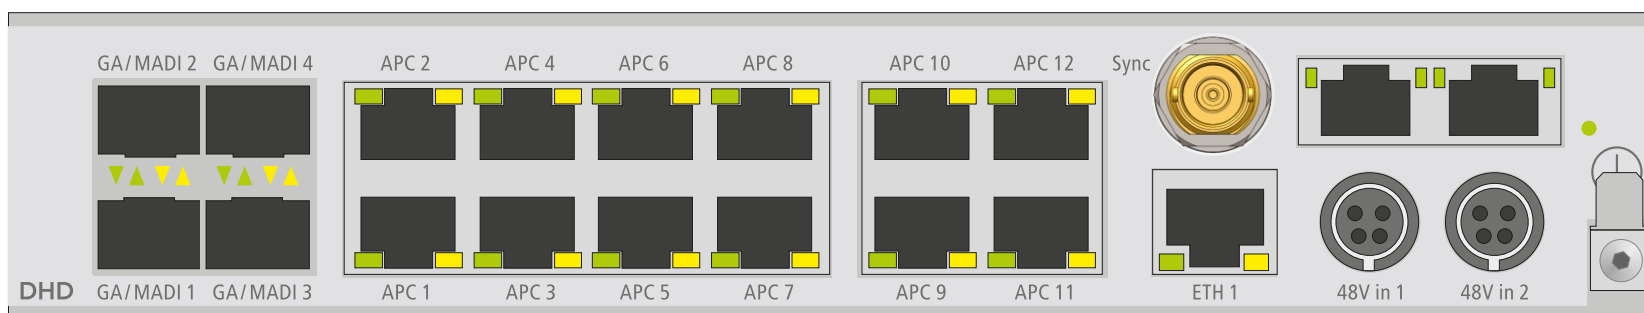

# 52/XC2 Core 52-7423C

## Front view

## Rear view

print layout scale 1:1 (full size)  
paper size DIN A3

*Specifications and design are subject to change without notice.  
The content of this document is for information only. The information presented in this document does not form part of any quotation or contract, is believed to be accurate and reliable and may be changed without notice. No liability will be accepted by the publisher for any consequence of its use. Publication thereof does neither convey nor imply any license under patent- or other industrial or intellectual property rights.*