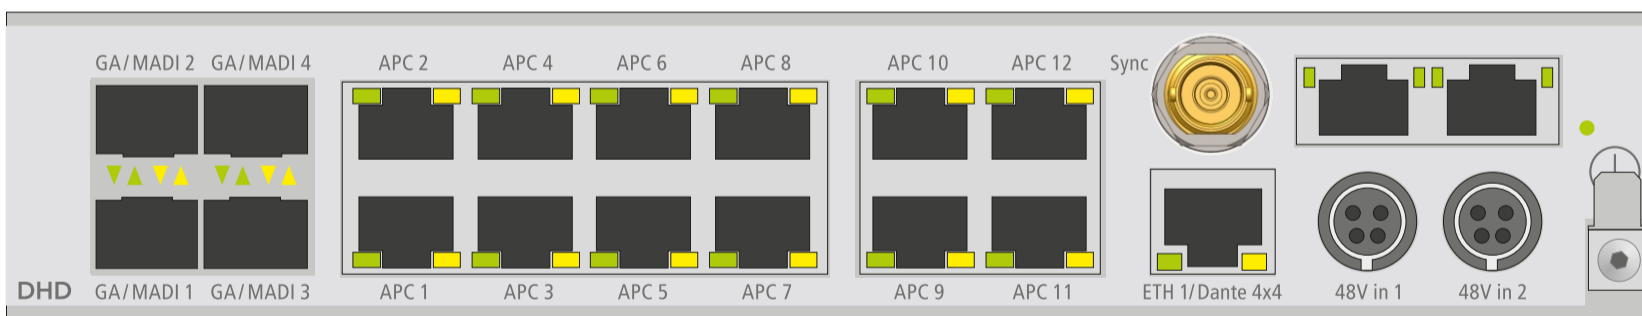

52/XC2 Core 52-7423

Front view

Rear view

print layout scale 1:1 (full size)
paper size DIN A3

*Specifications and design are subject to change without notice.
The content of this document is for information only.
The information presented in this document does not form part of any quotation or contract, is believed to be accurate and reliable and may be changed without notice. No liability will be accepted by the publisher for any consequence of its use.
Publication thereof does neither convey nor imply any license under patent- or other industrial or intellectual property rights.*