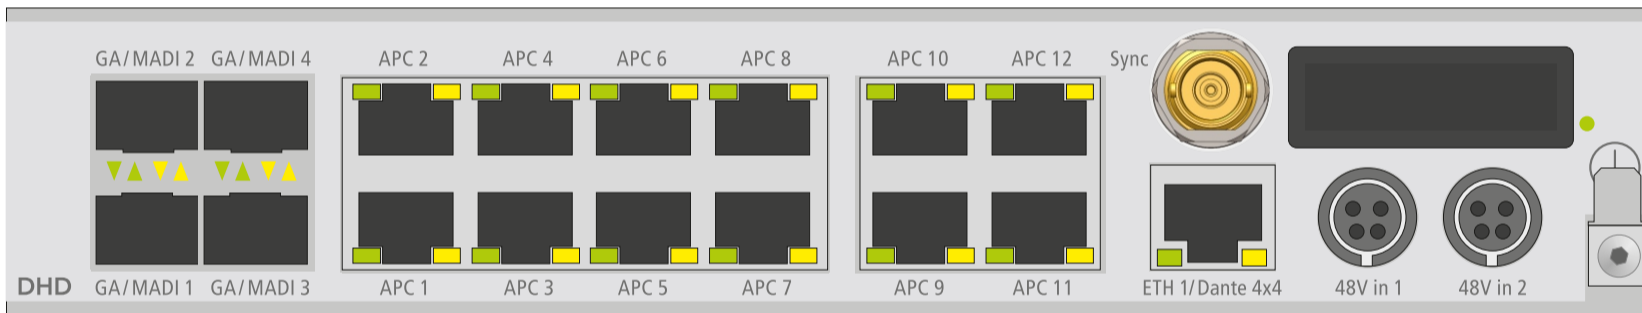

52/XC2 Core 52-7423

Front view

Rear view

print layout scale 1:1 (full size)
paper size DIN A3

*Specifications and design are subject to change without notice.
The content of this document is for information only.
The information presented in this document does not form part of any quotation or contract, is believed to be accurate and reliable and may be changed without notice. No liability will be accepted by the publisher for any consequence of its use.
Publication thereof does neither convey nor imply any license under patent- or other industrial or intellectual property rights.*