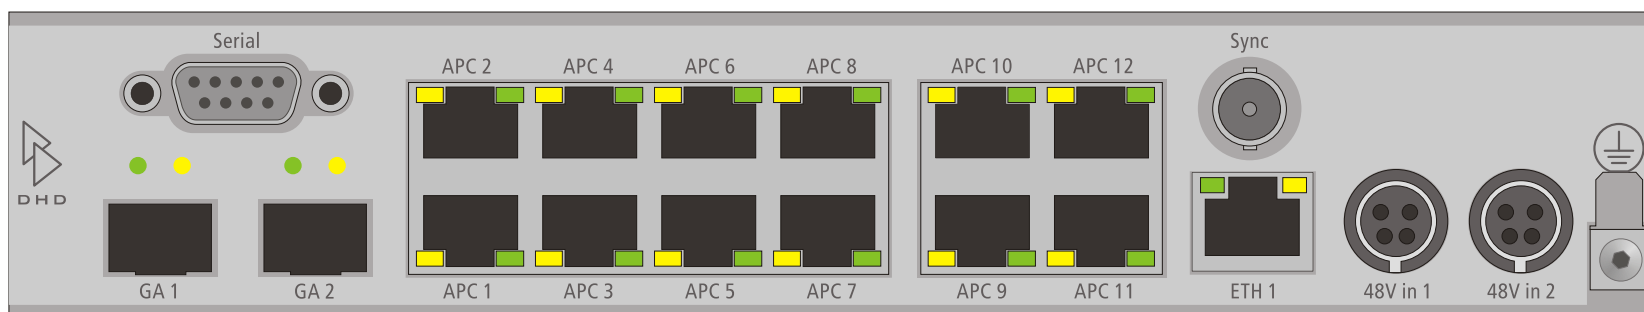

52/XC Core 52-7403

Front view

Rear view

print layout scale 1:1 (full size)
paper size DIN A3

*Specifications and design are subject to change without notice.
The content of this document is for information only.
The information presented in this document does not form part of any quotation or contract, is believed to be accurate and reliable and may be changed without notice. No liability will be accepted by the publisher for any consequence of its use.
Publication thereof does neither convey nor imply any license under patent- or other industrial or intellectual property rights.*