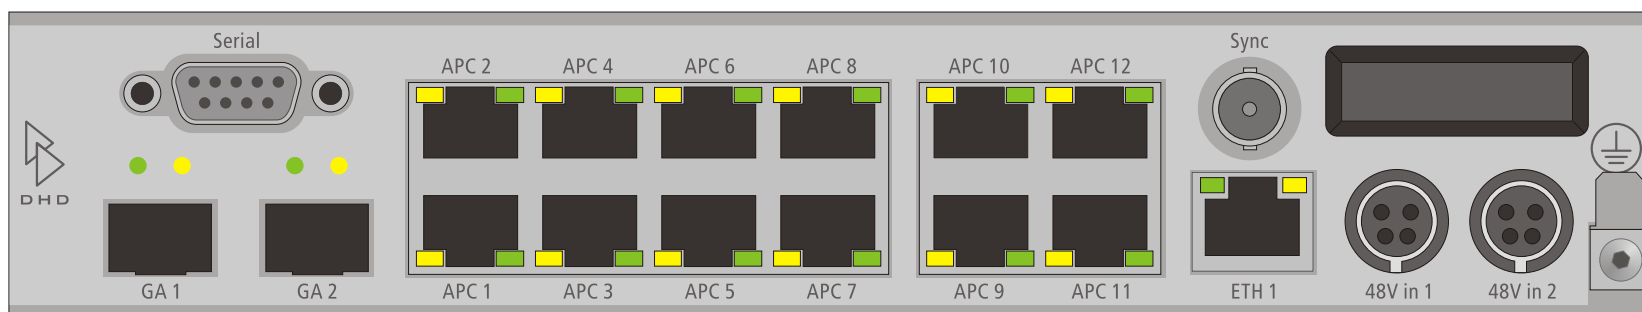

52/XC Core 52-7402

Front view

Rear view

print layout scale 1:1 (full size)
paper size DIN A3

*Specifications and design are subject to change without notice.
The content of this document is for information only.
The information presented in this document does not form part of any quotation or contract, is believed to be accurate and reliable and may be changed without notice. No liability will be accepted by the publisher for any consequence of its use.
Publication thereof does neither convey nor imply any license under patent- or other industrial or intellectual property rights.*