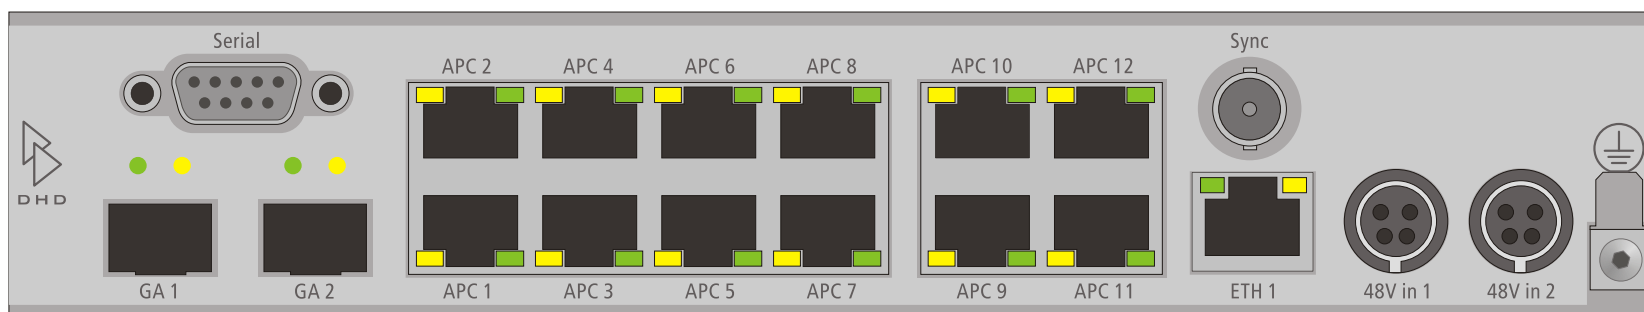

52/XC Core 52-7402

Front view

Rear view

print layout scale 1:1 (full size)
paper size DIN A3

*Specifications and design are subject to change without notice.
The content of this document is for information only.
The information presented in this document does not form part of any quotation or contract, is believed to be accurate and reliable and may be changed without notice. No liability will be accepted by the publisher for any consequence of its use.
Publication thereof does neither convey nor imply any license under patent- or other industrial or intellectual property rights.*