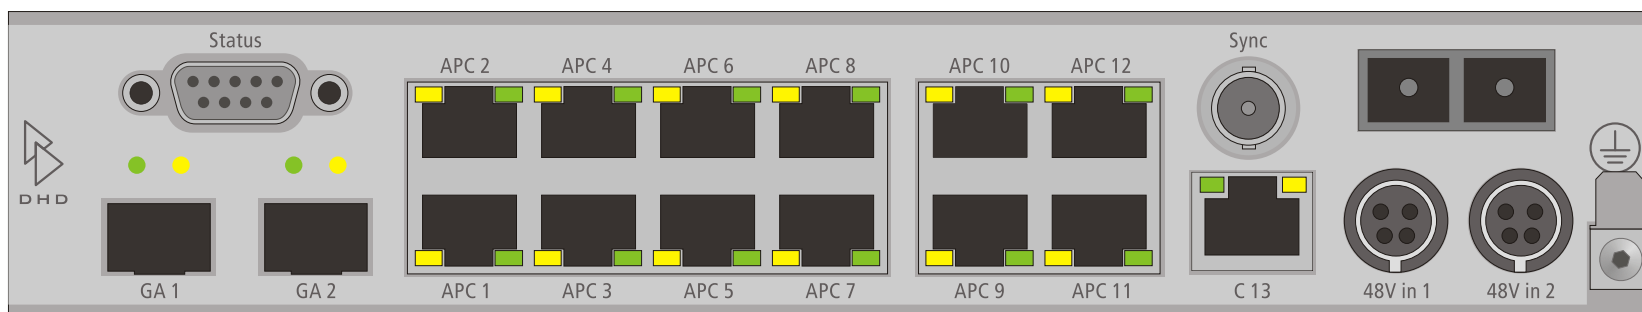

52/XC Concentrator 52-7300A

Front view

Rear view 52-7300A (without MADI Module 52-1821/1825)

Rear view 52-7300A with MADI Module 52-1821 (multimode fiber) or 52-1825 (singlemode fiber)

print layout scale 1:1 (full size)
paper size DIN A3