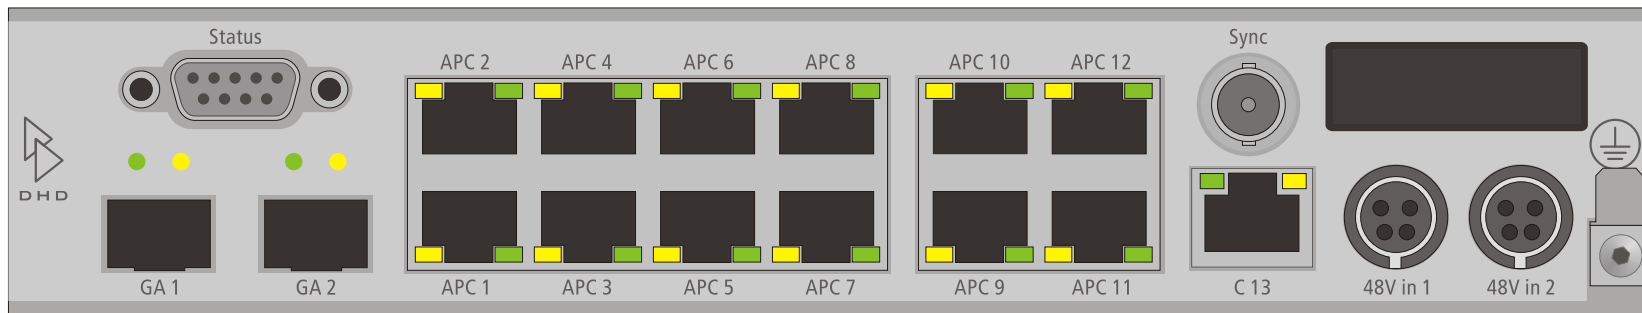

52/XC Concentrator 52-7300A

Front view

Rear view 52-7300A (without MADI Module 52-1821/1825)

Rear view 52-7300A with MADI Module 52-1821 (multimode fiber) or 52-1825 (singlemode fiber)

print layout scale 1:1 (full size)
paper size DIN A3