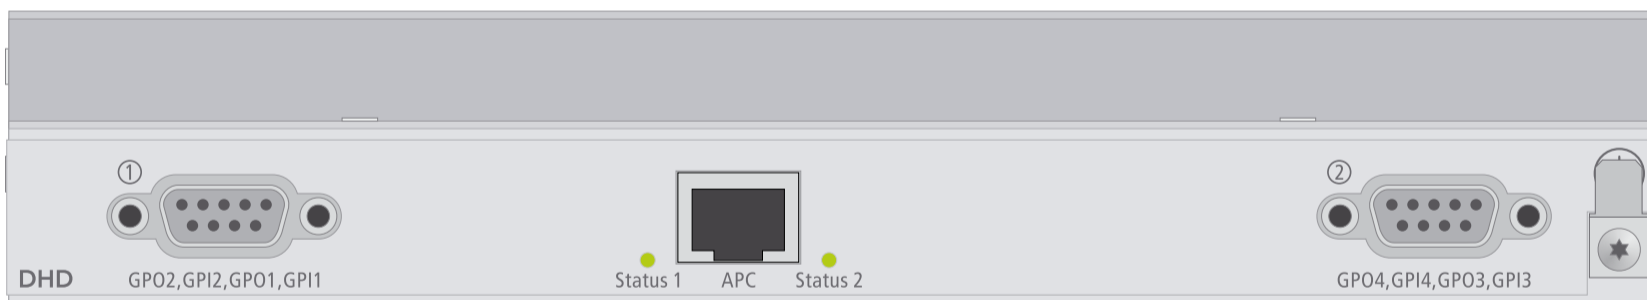

52/XC Mic/Line Module, 8 channel 52-7258A

Front view

Rear view

print layout scale 1:1 (full size)
paper size DIN A3

Specifications and design are subject to change without notice.
The content of this document is for information only. The information presented in this document does not form part of any quotation or contract, is believed to be accurate and reliable and may be changed without notice. No liability will be accepted by the publisher for any consequence of its use. Publication thereof does neither convey nor imply any license under patent- or other industrial or intellectual property rights.