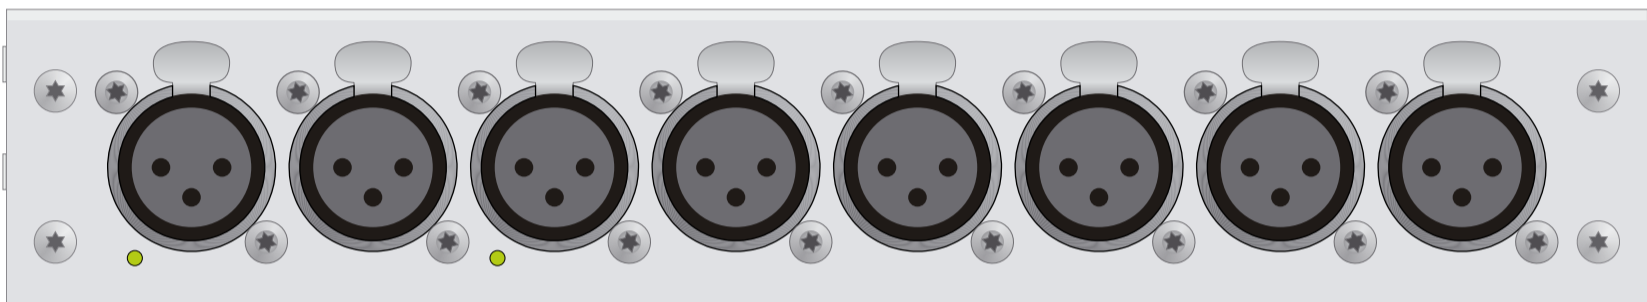

52/XC Mic/Line Module, 8 channel 52-7258A

Front view

Rear view

print layout scale 1:1 (full size)
paper size DIN A3

Specifications and design are subject to change without notice.
The content of this document is for information only. The information presented in this document does not form part of any quotation or contract, is believed to be accurate and reliable and may be changed without notice. No liability will be accepted by the publisher for any consequence of its use. Publication thereof does neither convey nor imply any license under patent- or other industrial or intellectual property rights.