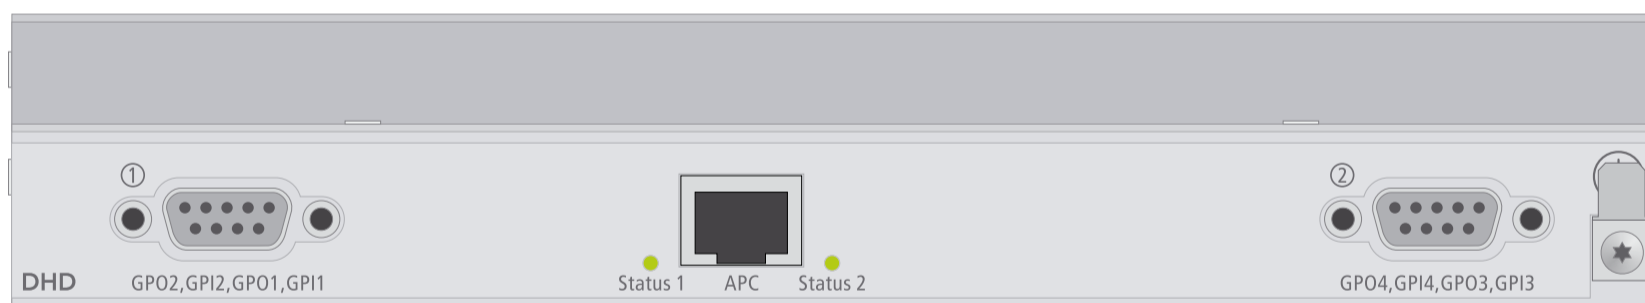

Rear view

print layout scale 1:1 (full size)
paper size DIN A3

Specifications and design are subject to change without notice.
The content of this document is for information only. The information presented in this document does not form part of any quotation or contract, is believed to be accurate and reliable and may be changed without notice. No liability will be accepted by the publisher for any consequence of its use. Publication thereof does neither convey nor imply any license under patent- or other industrial or intellectual property rights.