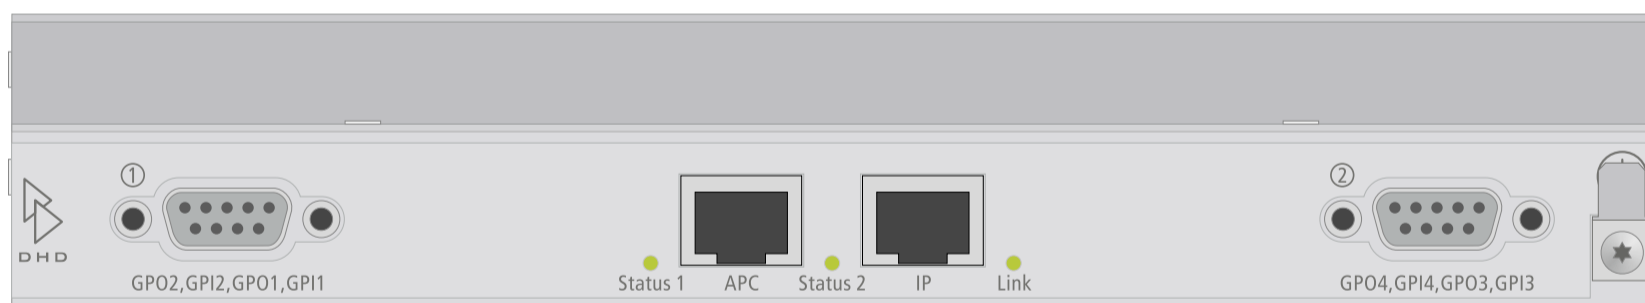

52/XC Audio IP Payout Interface 52-7140A

Front view

Rear view

print layout scale 1:1 (full size)
paper size DIN A3

Specifications and design are subject to change without notice.
The content of this document is for information only. The information presented in this document does not form part of any quotation or contract, is believed to be accurate and reliable and may be changed without notice. No liability will be accepted by the publisher for any consequence of its use. Publication thereof does neither convey nor imply any license under patent- or other industrial or intellectual property rights.