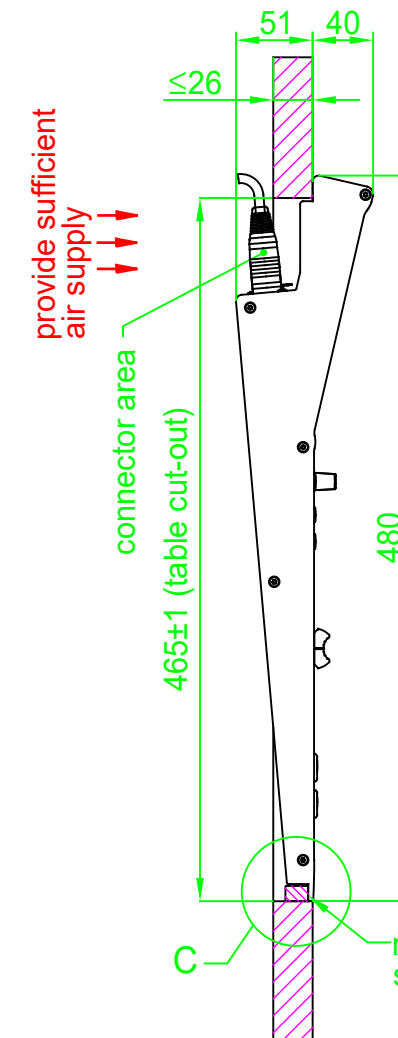

SCHNITT B-B

SCHNITT A-A

DETAIL C  
MAßSTAB 1 : 2

Rear view

Keep console accessible from below!

DHD.audio

DHD audio GmbH  
Haferkornstraße 5  
04129 Leipzig  
Germany  
Phone: +49 (0)341 5897020  
Fax: +49 (0)341 5897022  
E-Mail: dhd@dhd-audio.de

Scale 1:5 (DIN A3)

52/RX2 and 52/SX2 Table mounting  
Dimension

Name: FM

Date: 06.01.2020

File: 52-5820M-Tablemounting\_dimension.dwg

Example 1x 52-5820M

Page:

1 / 1