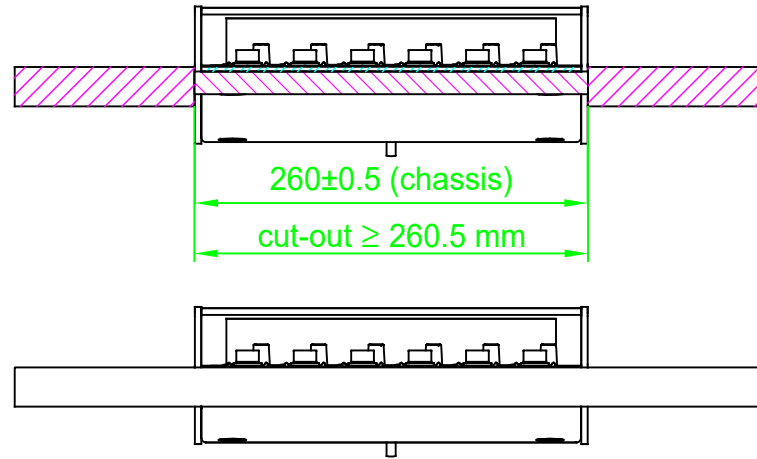

SCHNITT B-B

SCHNITT A-A

DETAIL C  
MAßSTAB 1 : 2

Rear view

Keep console accessible from below!

DHD.audio

DHD audio GmbH  
Haferkornstraße 5  
04129 Leipzig  
Germany  
Phone: +49 (0)341 5897020  
Fax: +49 (0)341 5897022  
E-Mail: dhd@dhd-audio.de

Scale 1:5 (DIN A3)

52/RX2 and 52/SX2 Table mounting  
Dimension

Name: FM

Date: 06.01.2020

File: 52-5820M-Tablemounting\_dimension.dwg

Example 1x 52-5820M

Page:

1 / 1