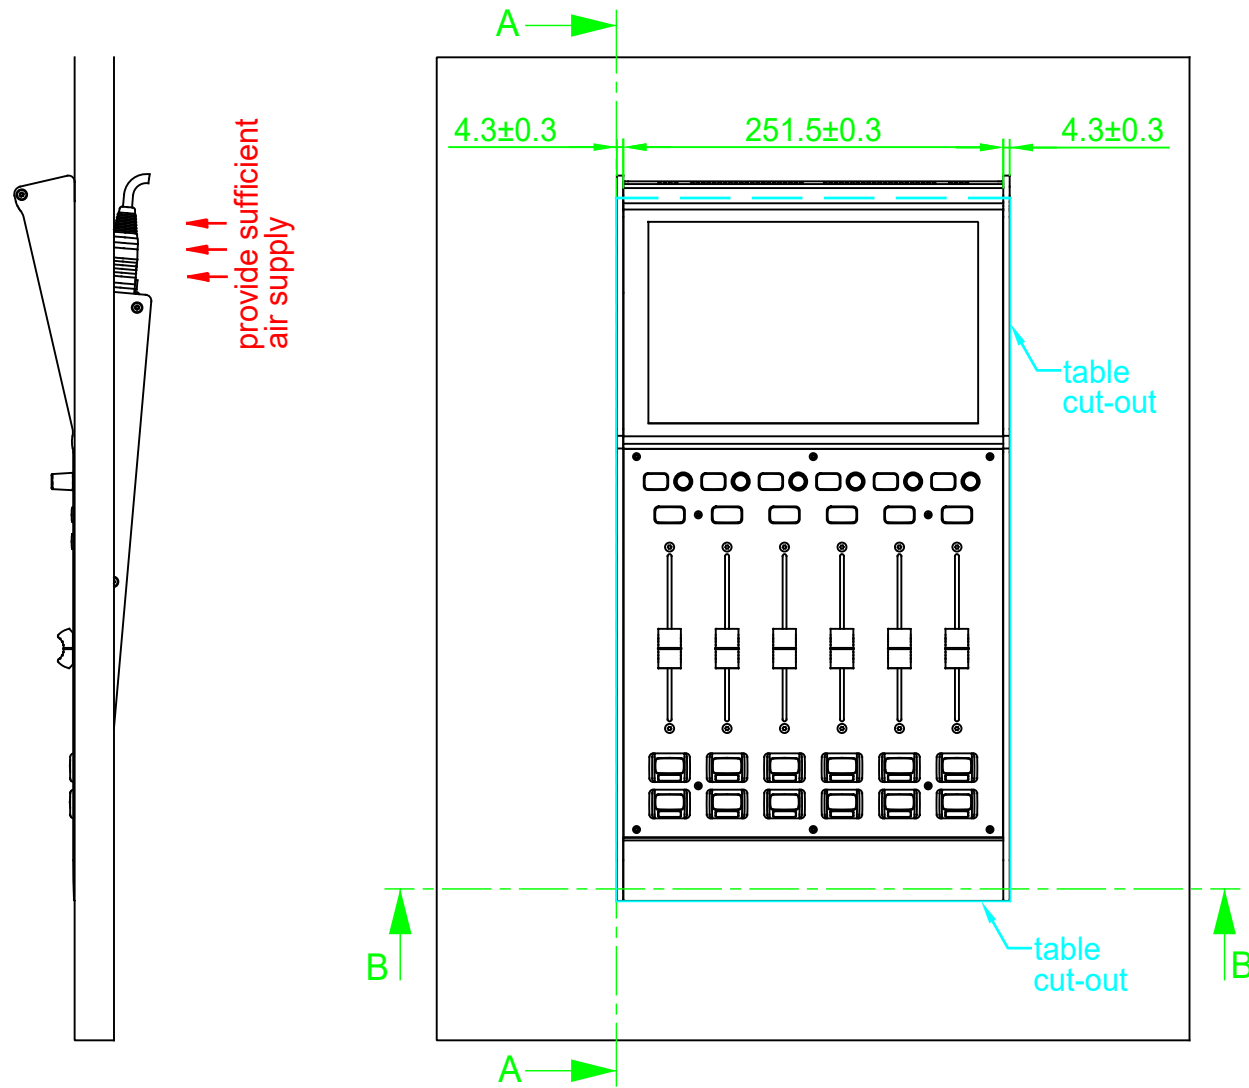

DETAIL C
MAßSTAB 1 : 2

Rear view