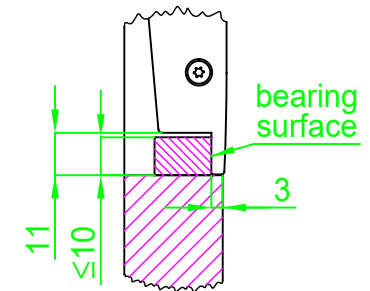

DETAIL C
MAßSTAB 1 : 2

Rear view