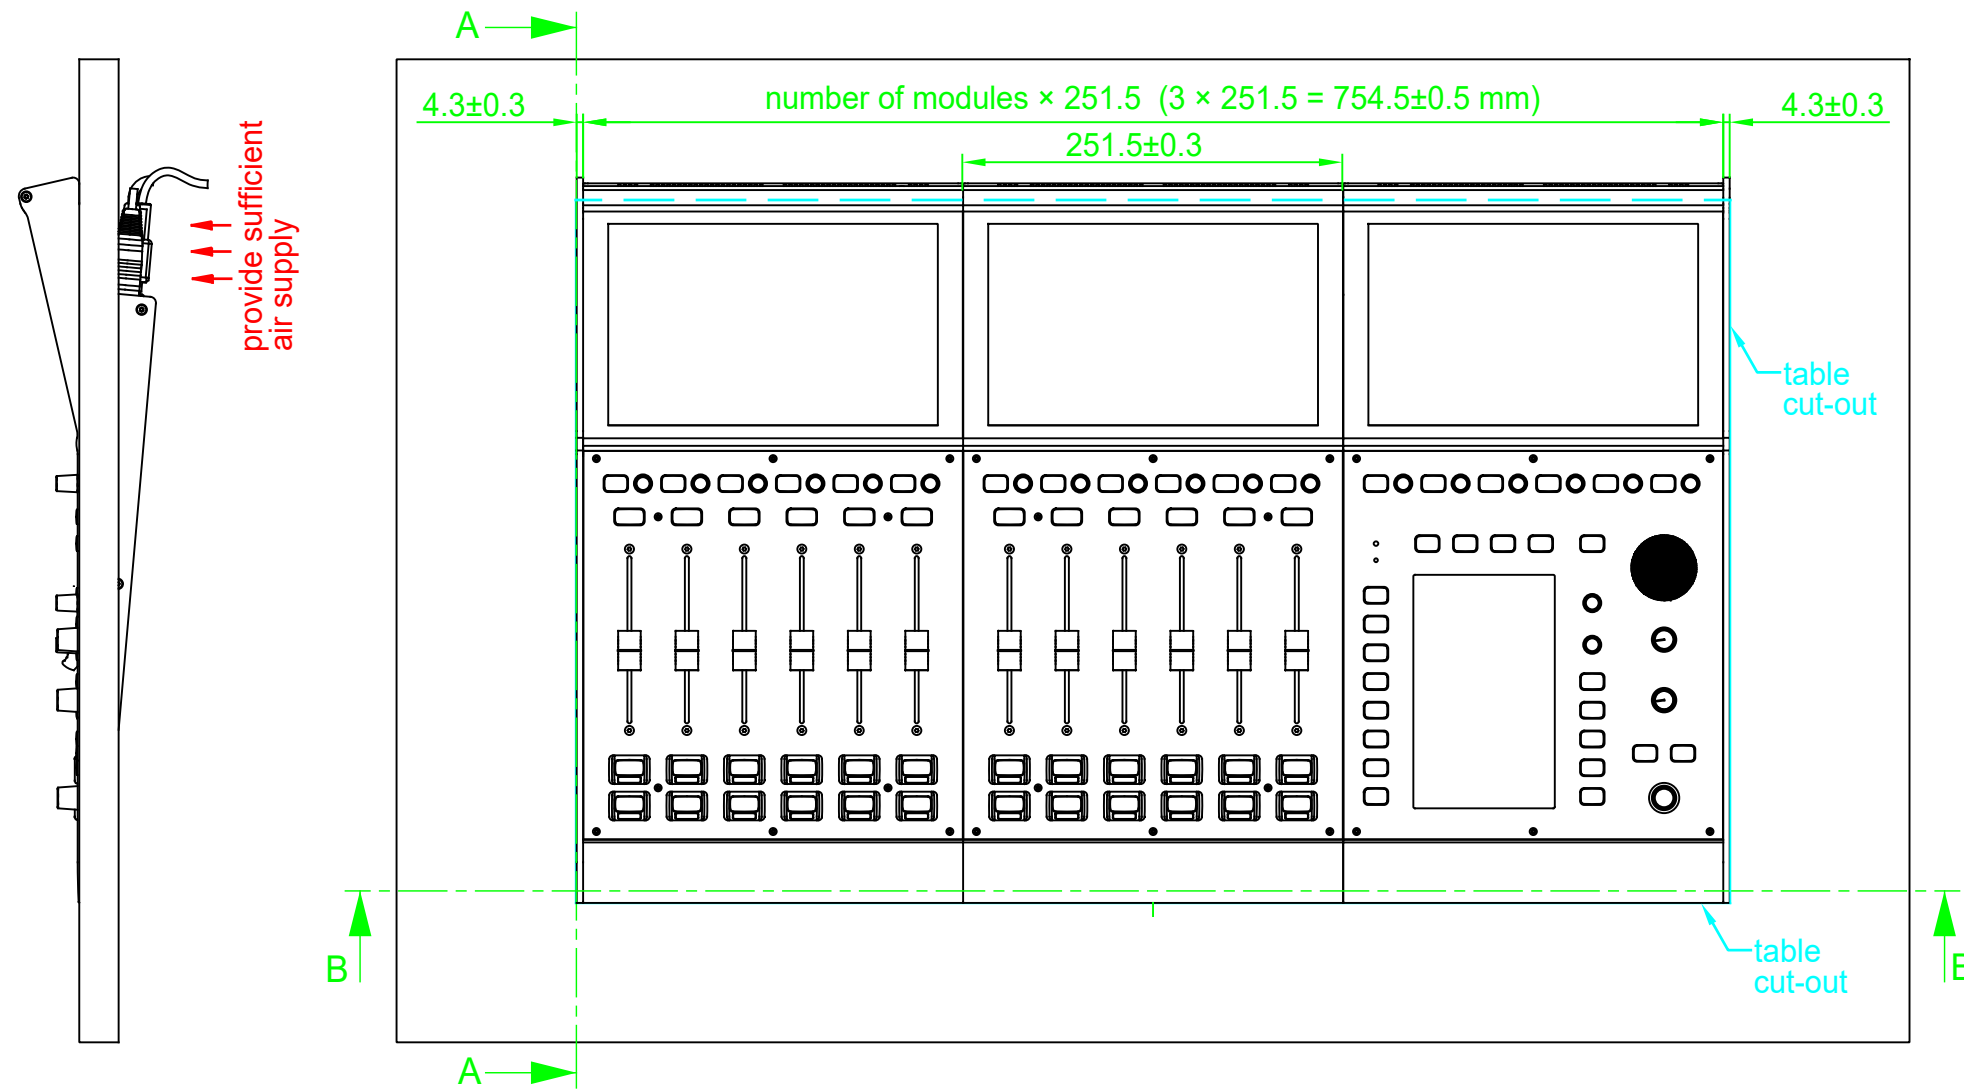

SCHNITT B-B

Rear view