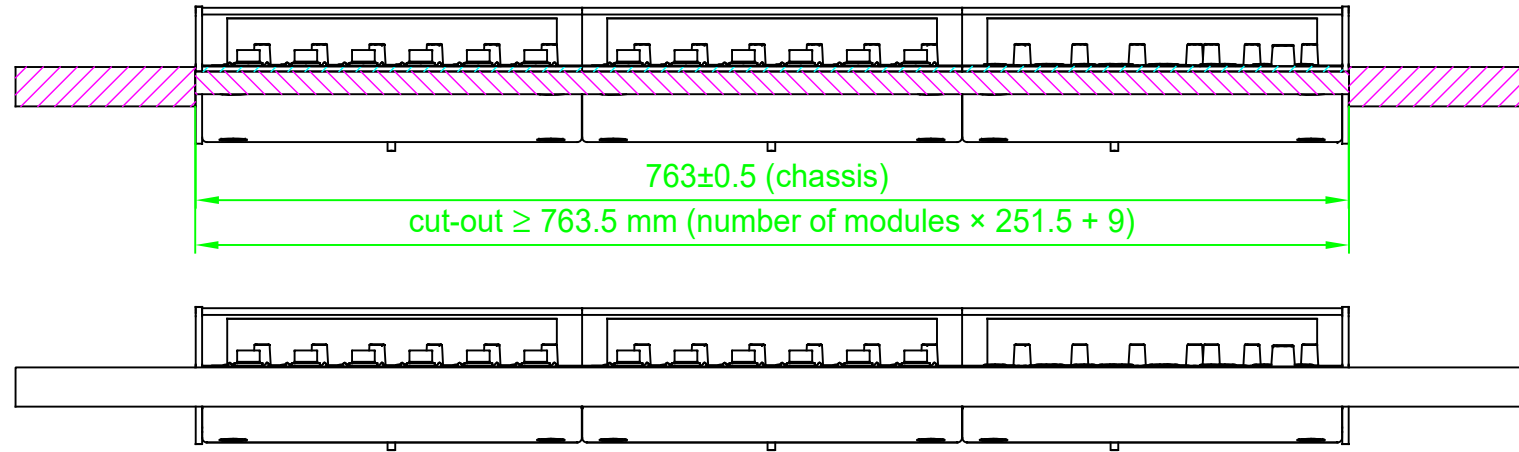

SCHNITT B-B

Rear view