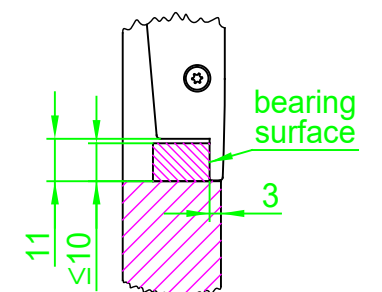

DHD.audio

DHD audio GmbH
Haferkornstraße 5
04129 Leipzig
Germany
Phone: +49 (0)341 5897020
Fax: +49 (0)341 5897022
E-Mail: dhd@dhd-audio.de

Scale 1:5 (DIN A3)

52/RX2 and 52/SX2 Table mounting
Dimension

Name: FM

Date: 06.01.2020

File: 52-5810M_52-5820-Tablemounting_dimension.dwg

Example 1x 52-5810M + 2x 52-5820

Page:

1 / 1