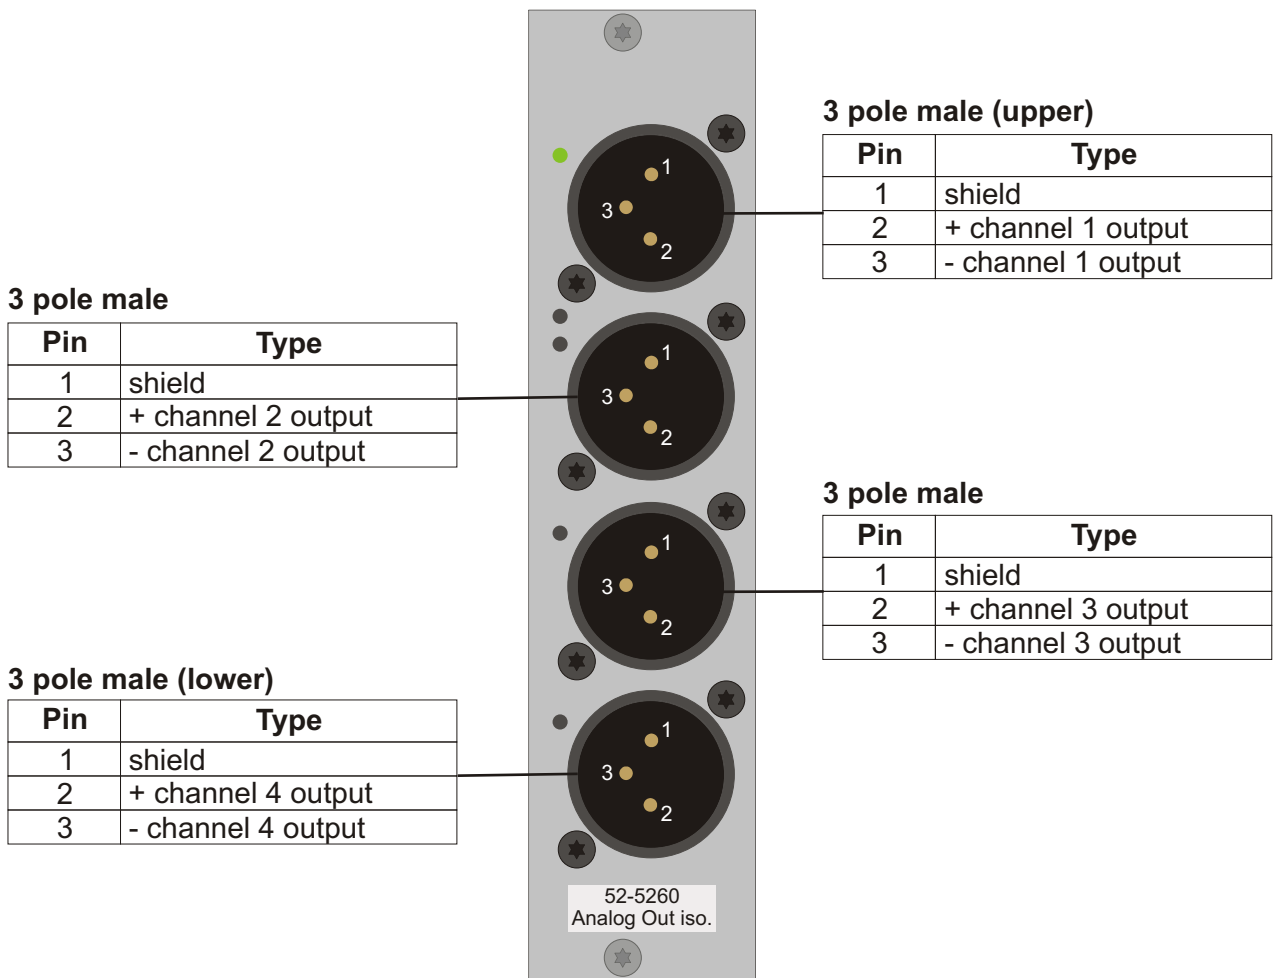

52-5260 Analog Line Output module, pin assignment

recommended XLR cable connector
for inputs: Neutrik NC3FX (female)