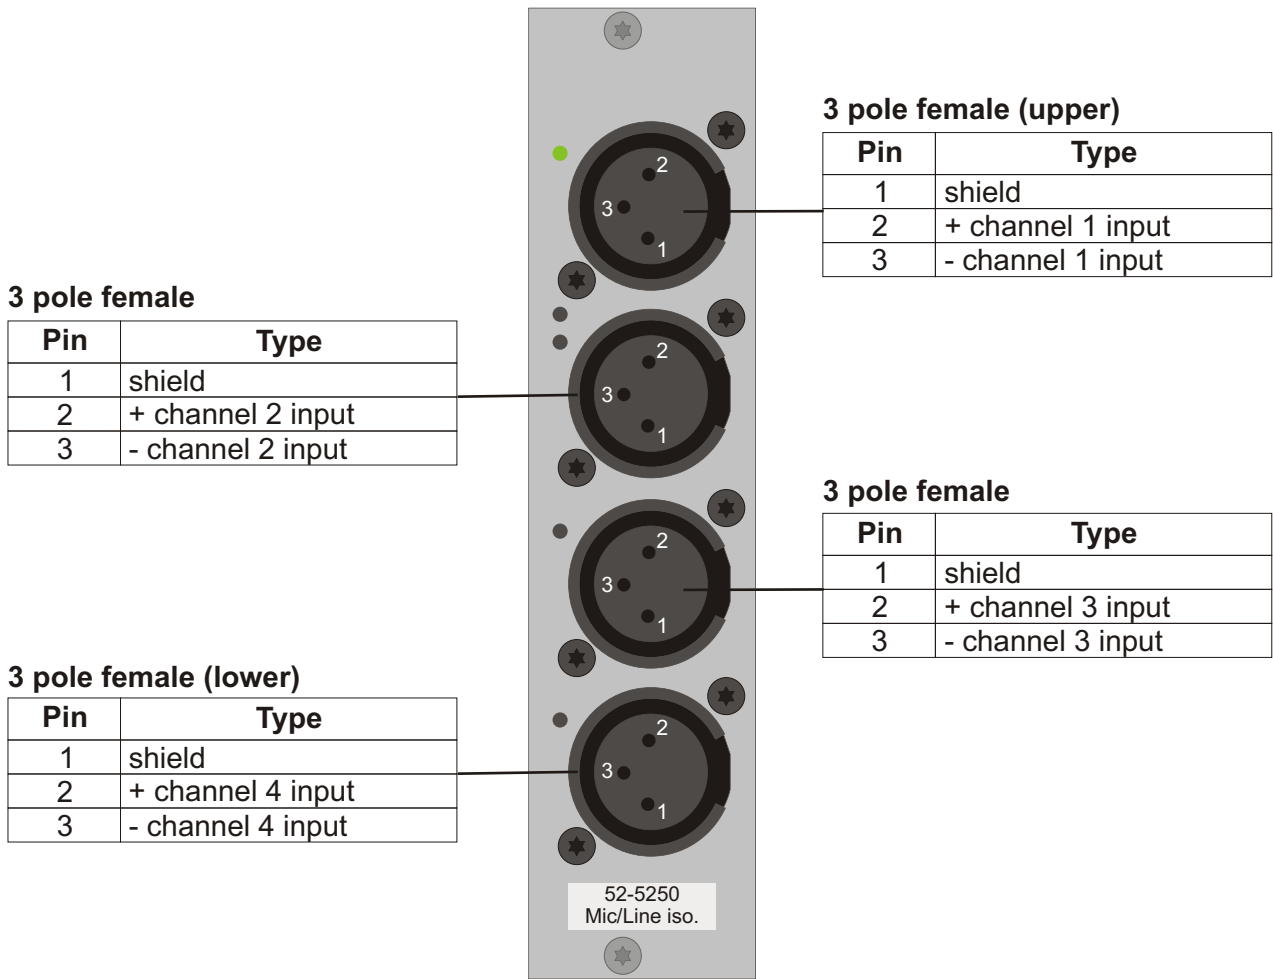

# 52-5250 Mic/Line Input module, pin assignment

recommended XLR cable connector  
for inputs: Neutrik NC3MX (male)