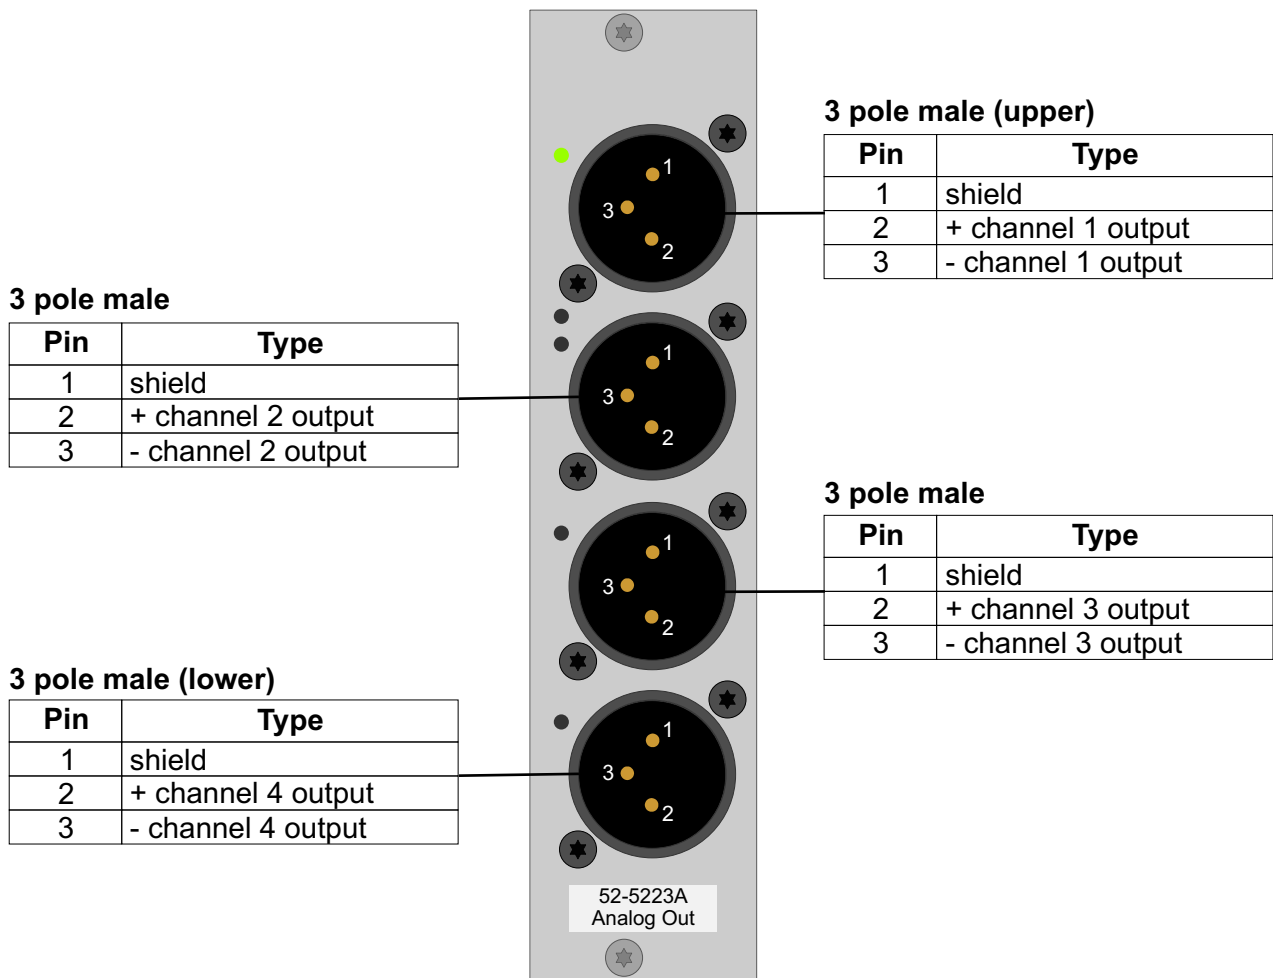

52-5223 Analog Line Output Module, pin assignment

recommended XLR cable connector
for inputs: Neutrik NC3FX (female)