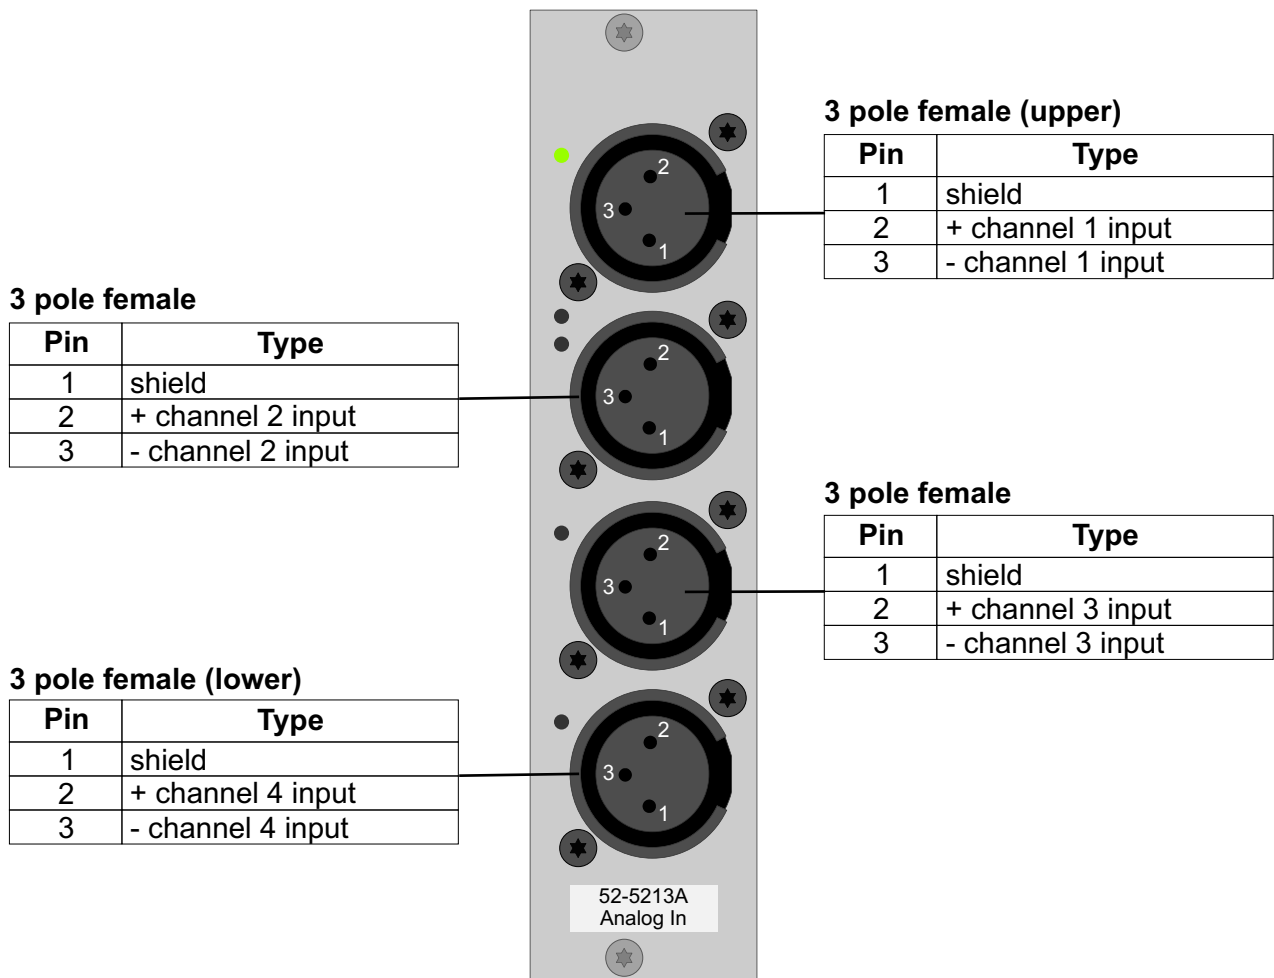

# 52-5213 Analog Line Input Module, pin assignment

recommended XLR cable connector  
for inputs: Neutrik NC3MX (male)