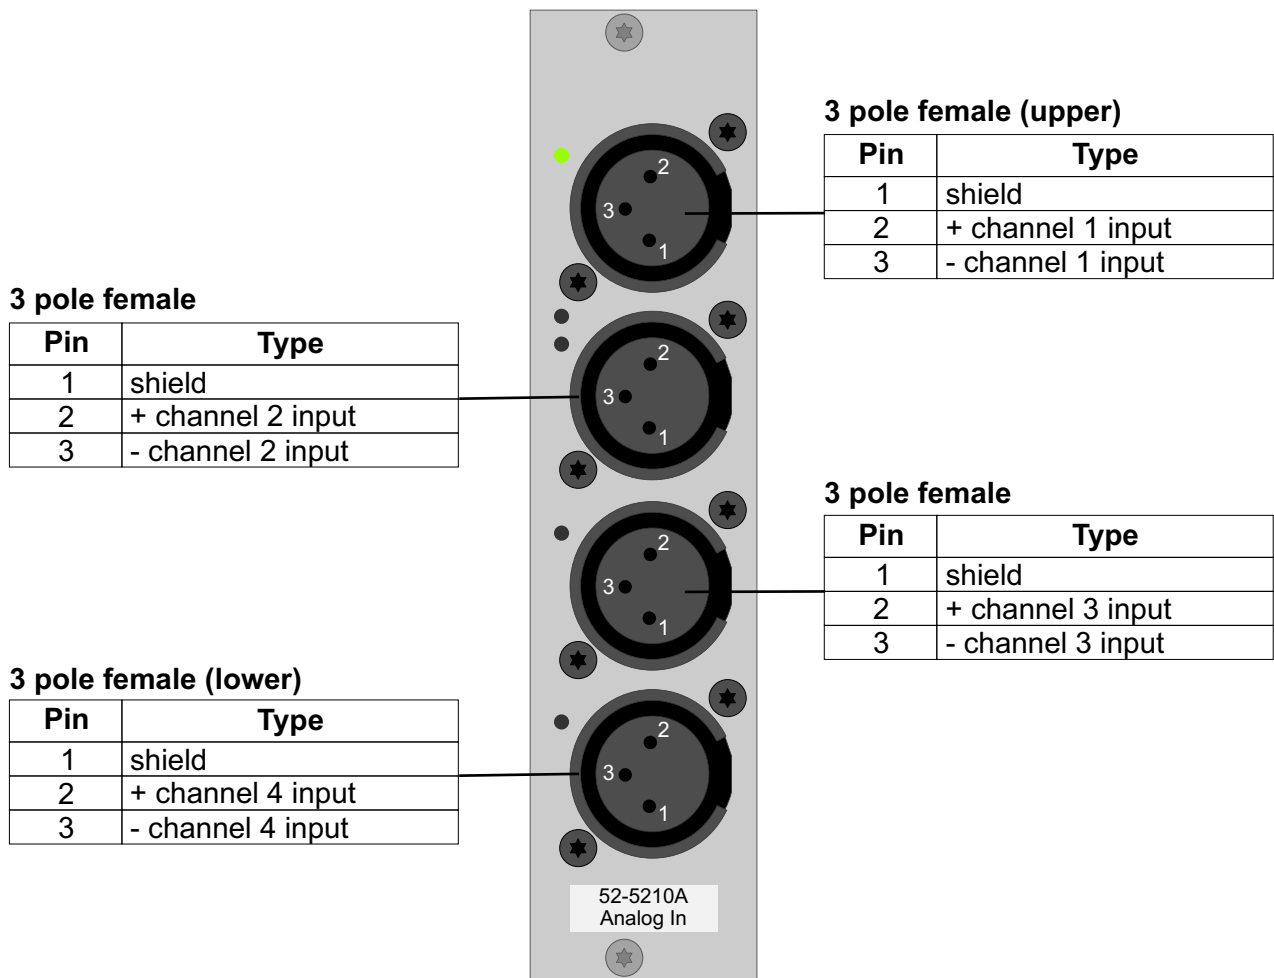

52-5210 Analog Line Input Module, pin assignment

recommended XLR cable connector
for inputs: Neutrik NC3MX (male)