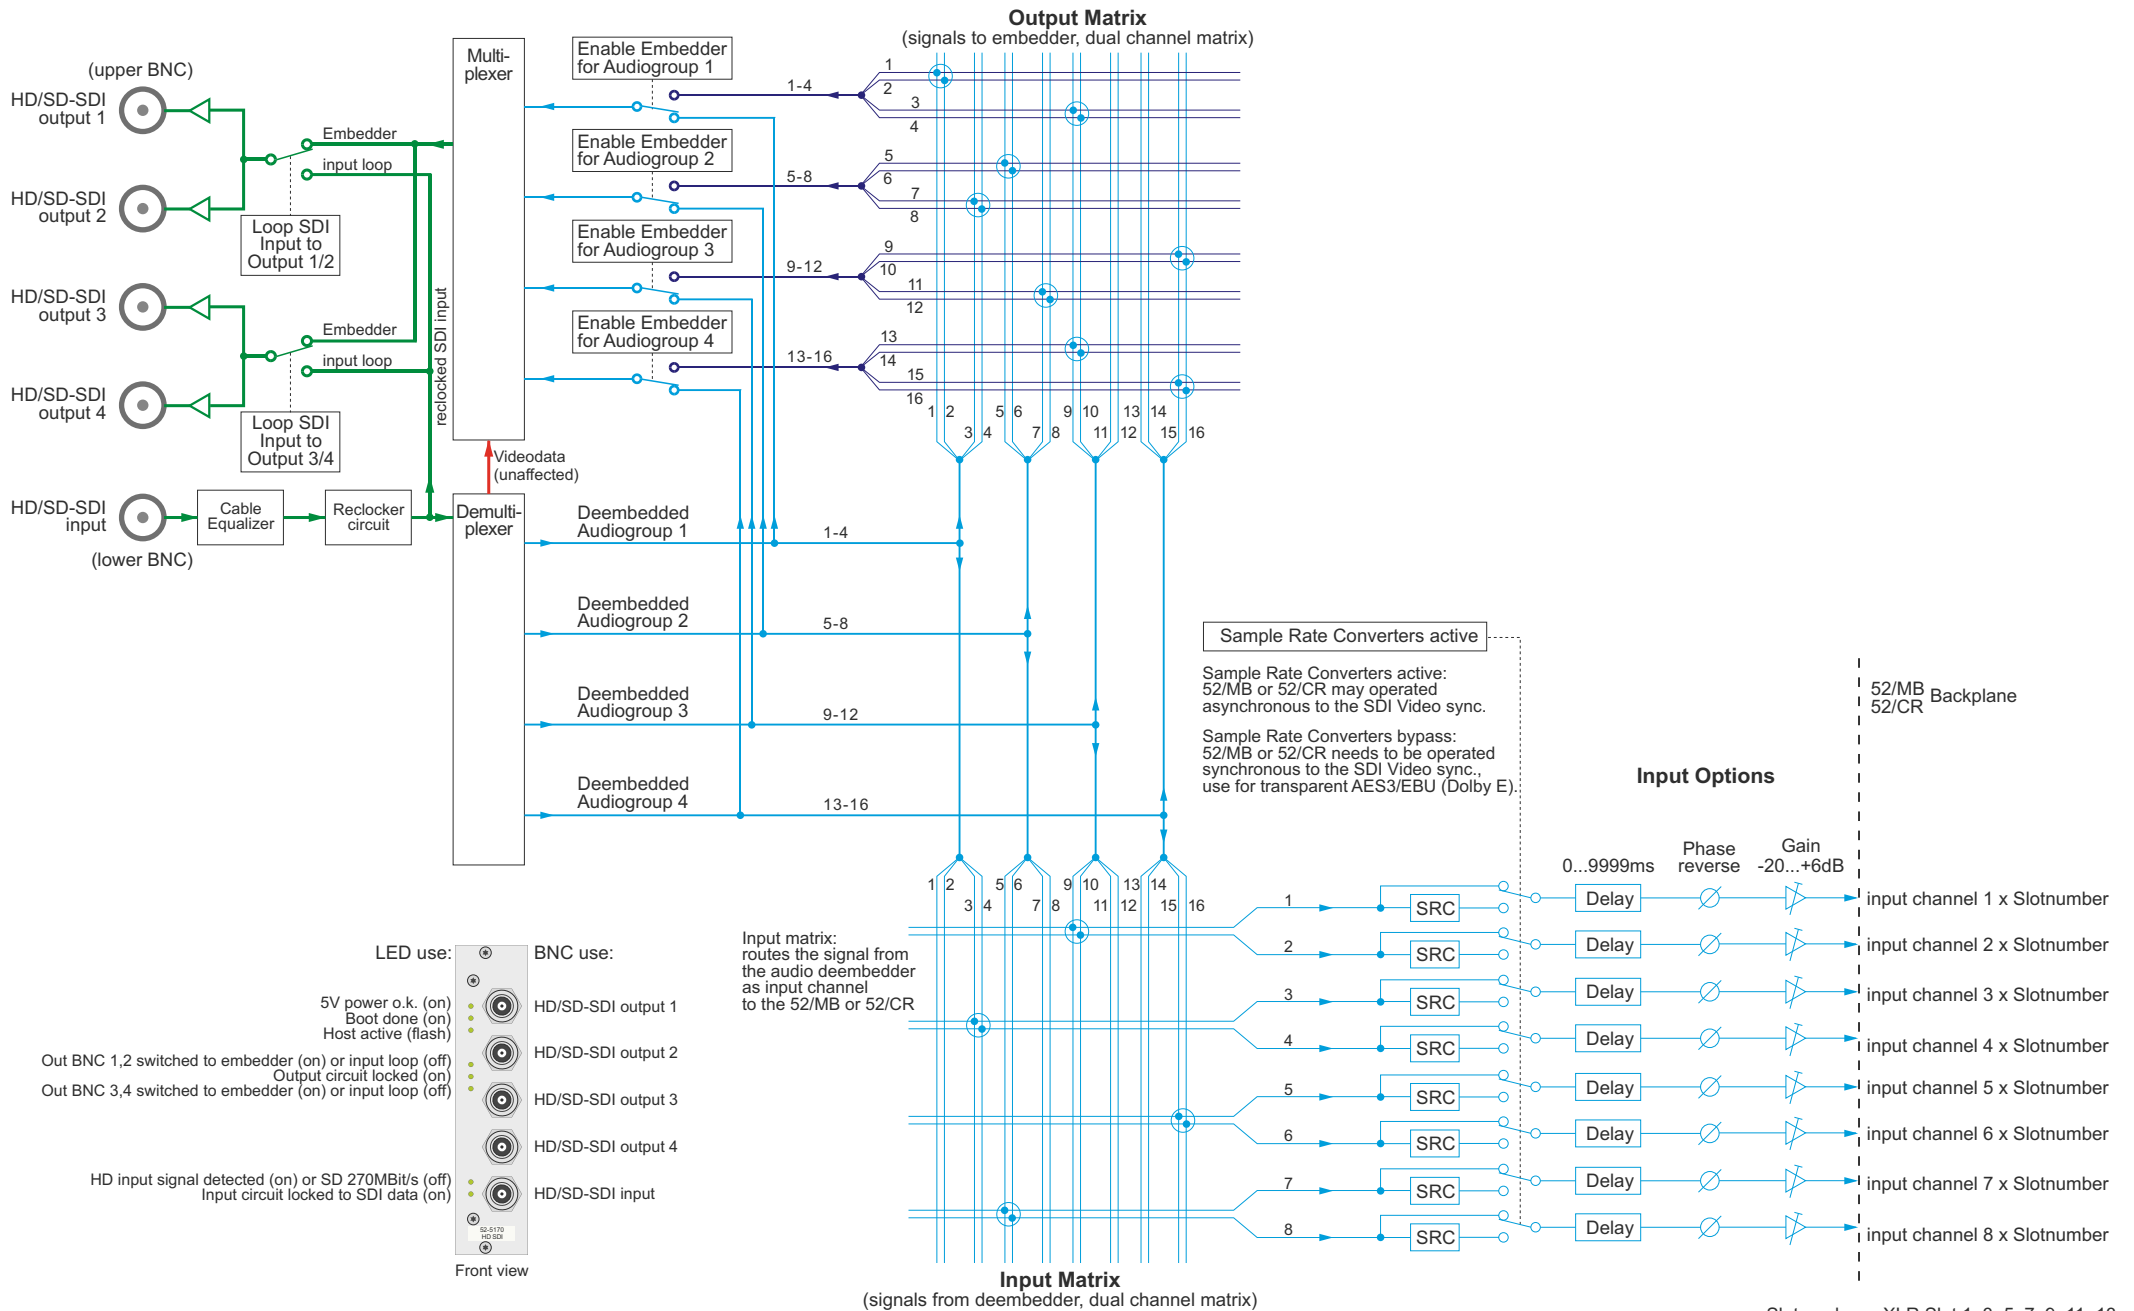

52-5170 operating mode - 8 channel in

Slotnumber = XLR Slot 1, 3, 5, 7, 9, 11, 13