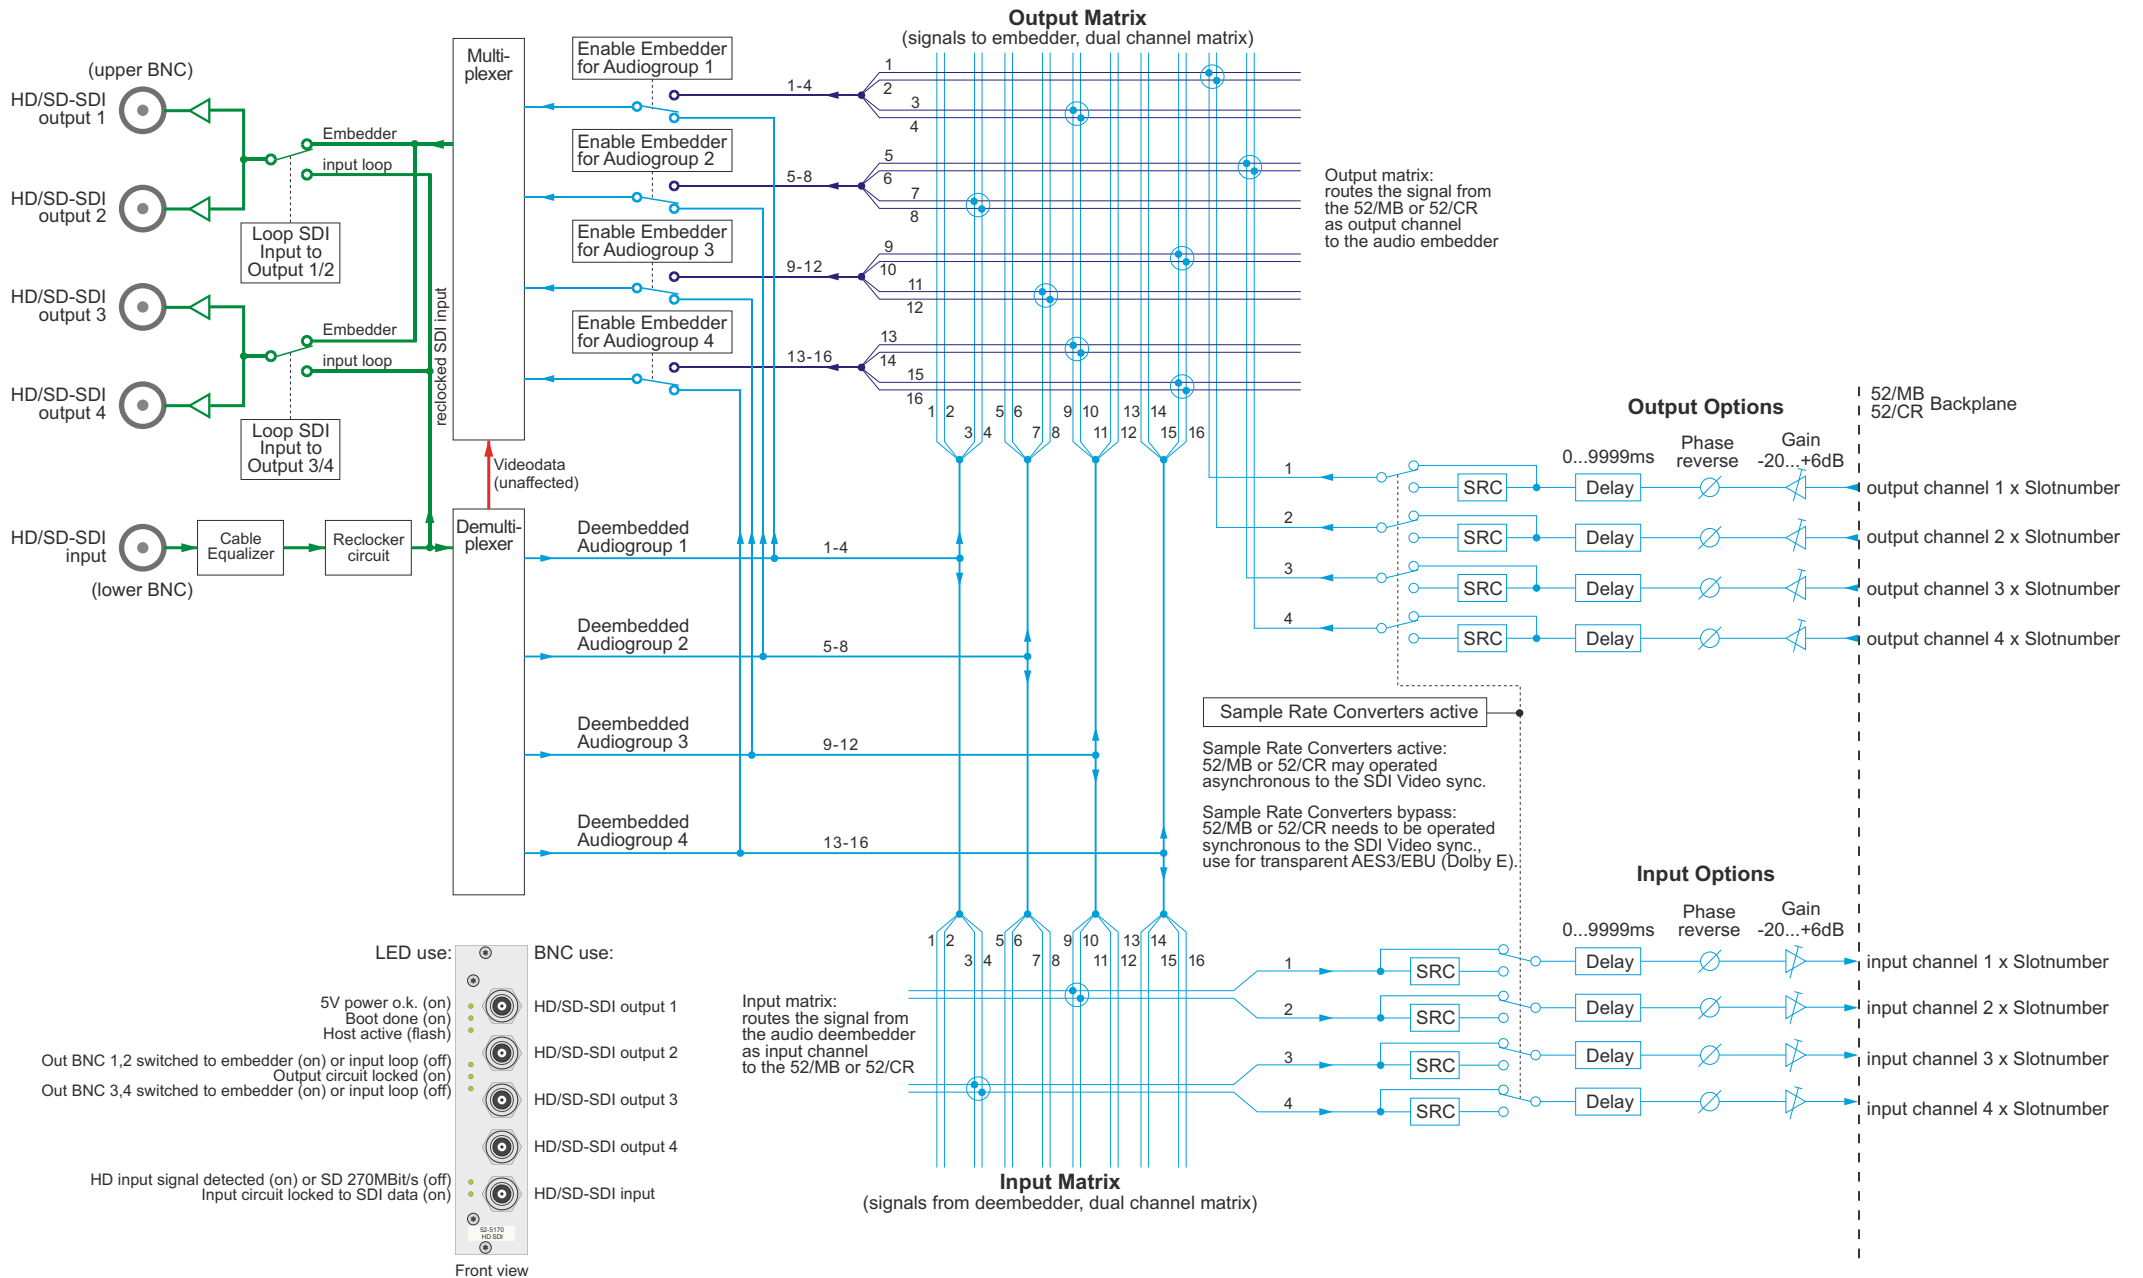

# 52-5170 operating mode - 4 channel in, 4 channel out

Slotnumber = XLR Slot 1...14