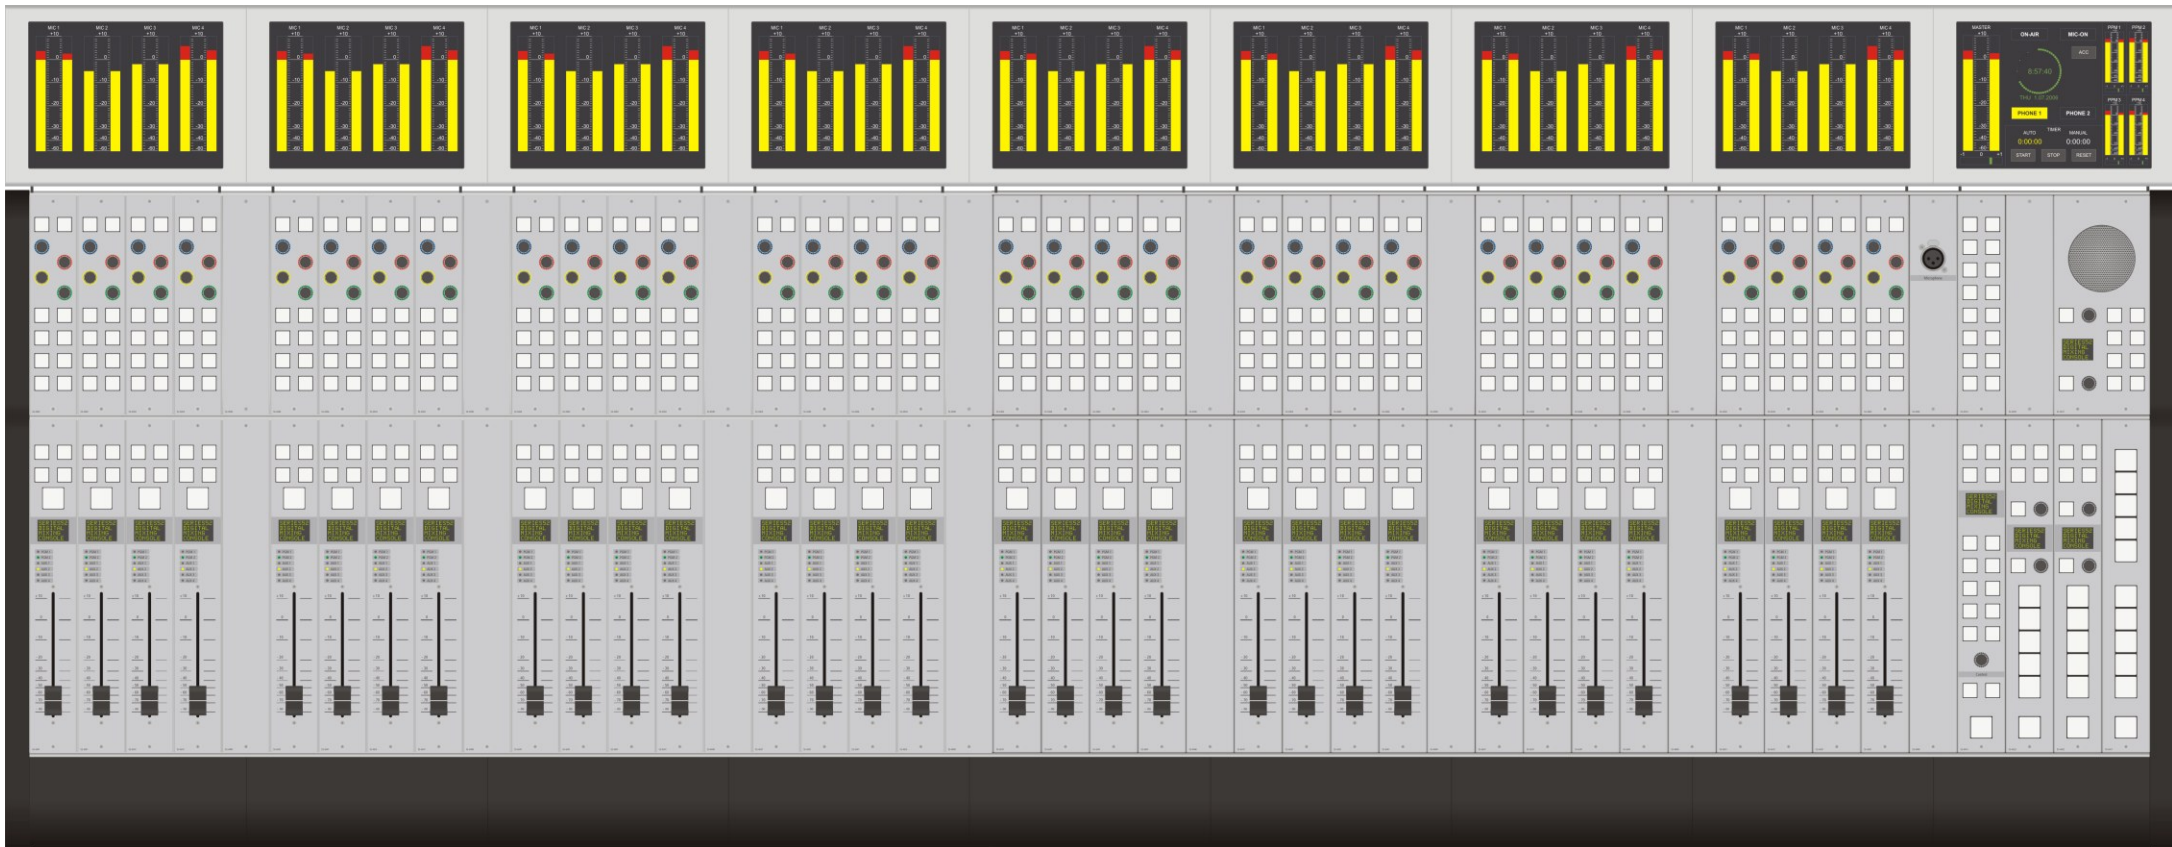

52-4936 - 32 Fader, TFT Console 52/MX - Example

Specifications and design are subject to change without notice.

The content of this document is for information only. The information presented in this document does not form part of any quotation or contract, is believed to be accurate and reliable and may be changed without notice. No liability will be accepted by the publisher for any consequence of its use. Publication thereof does neither convey nor imply any license under patent- or other industrial or intellectual property rights.