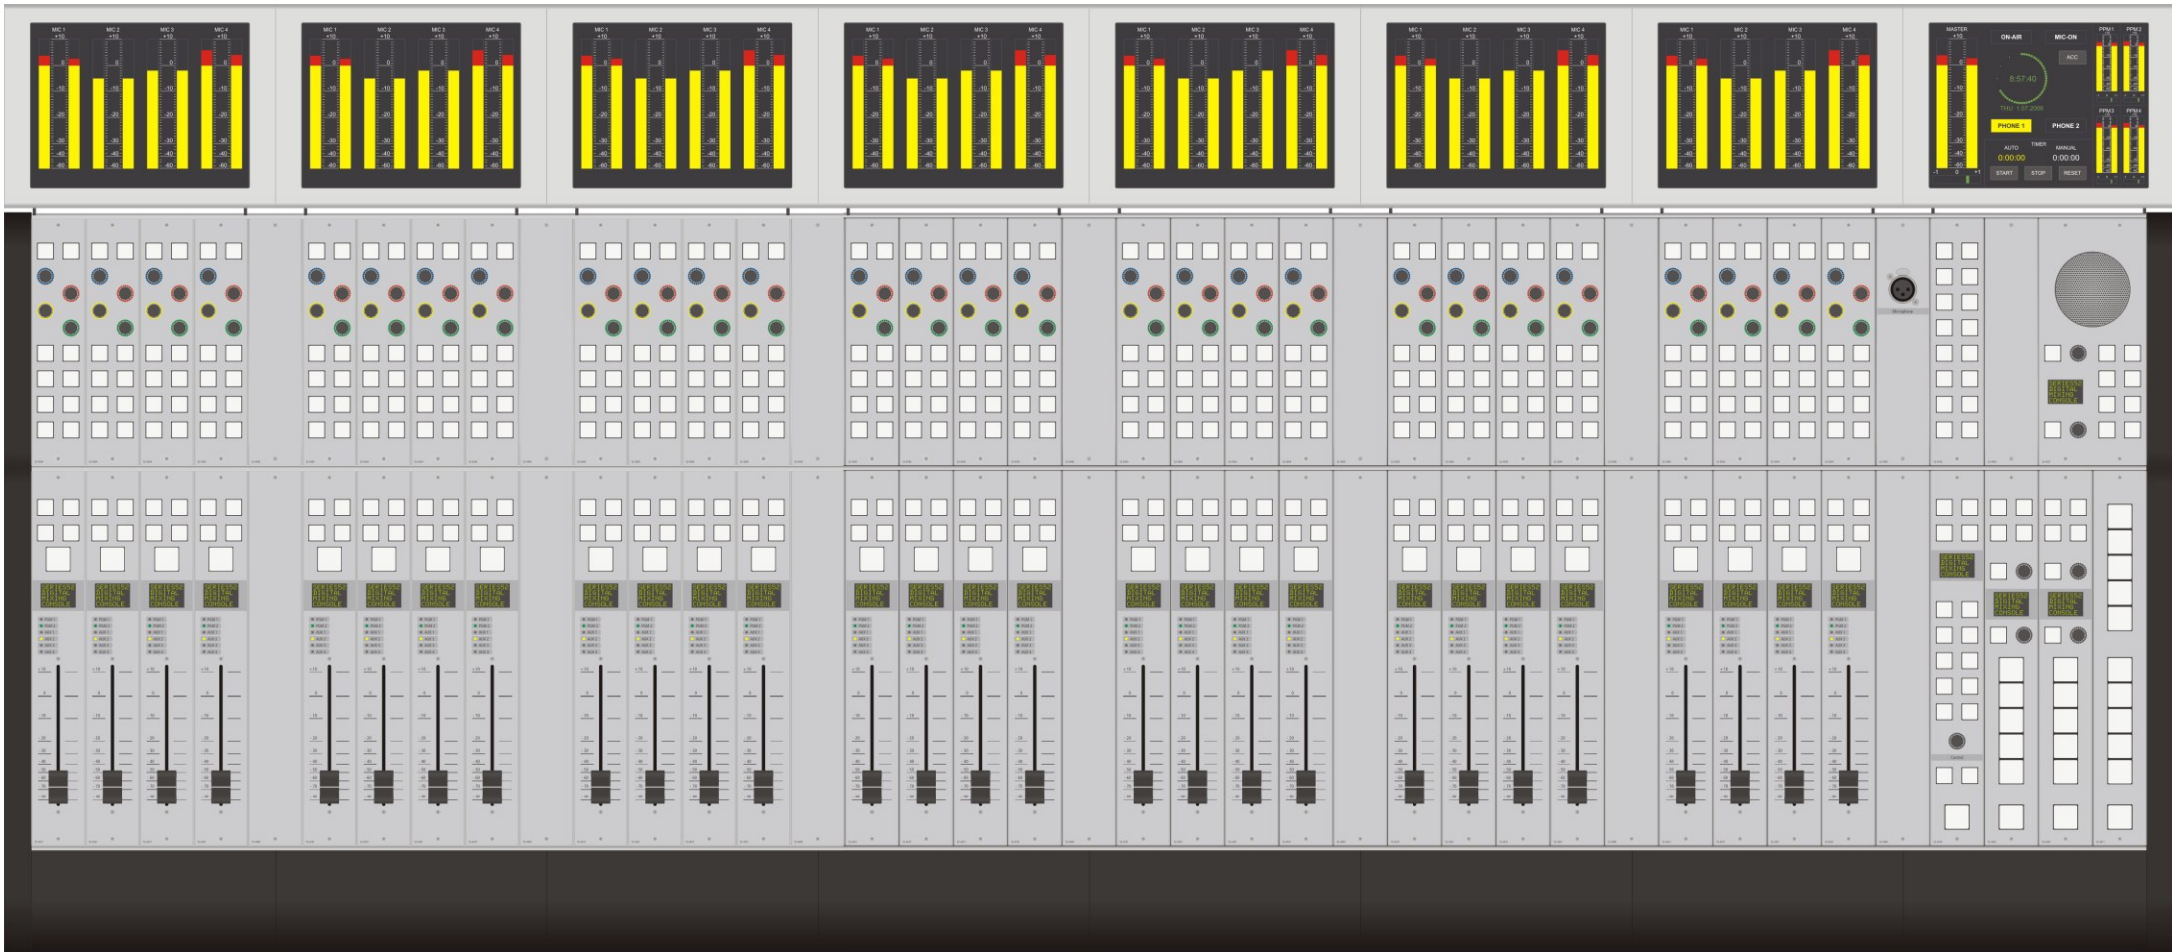

# 52-4932 - 28 Fader, TFT Console 52/MX - Example

Specifications and design are subject to change without notice.

The content of this document is for information only. The information presented in this document does not form part of any quotation or contract, is believed to be accurate and reliable and may be changed without notice. No liability will be accepted by the publisher for any consequence of its use. Publication thereof does neither convey nor imply any license under patent- or other industrial or intellectual property rights.