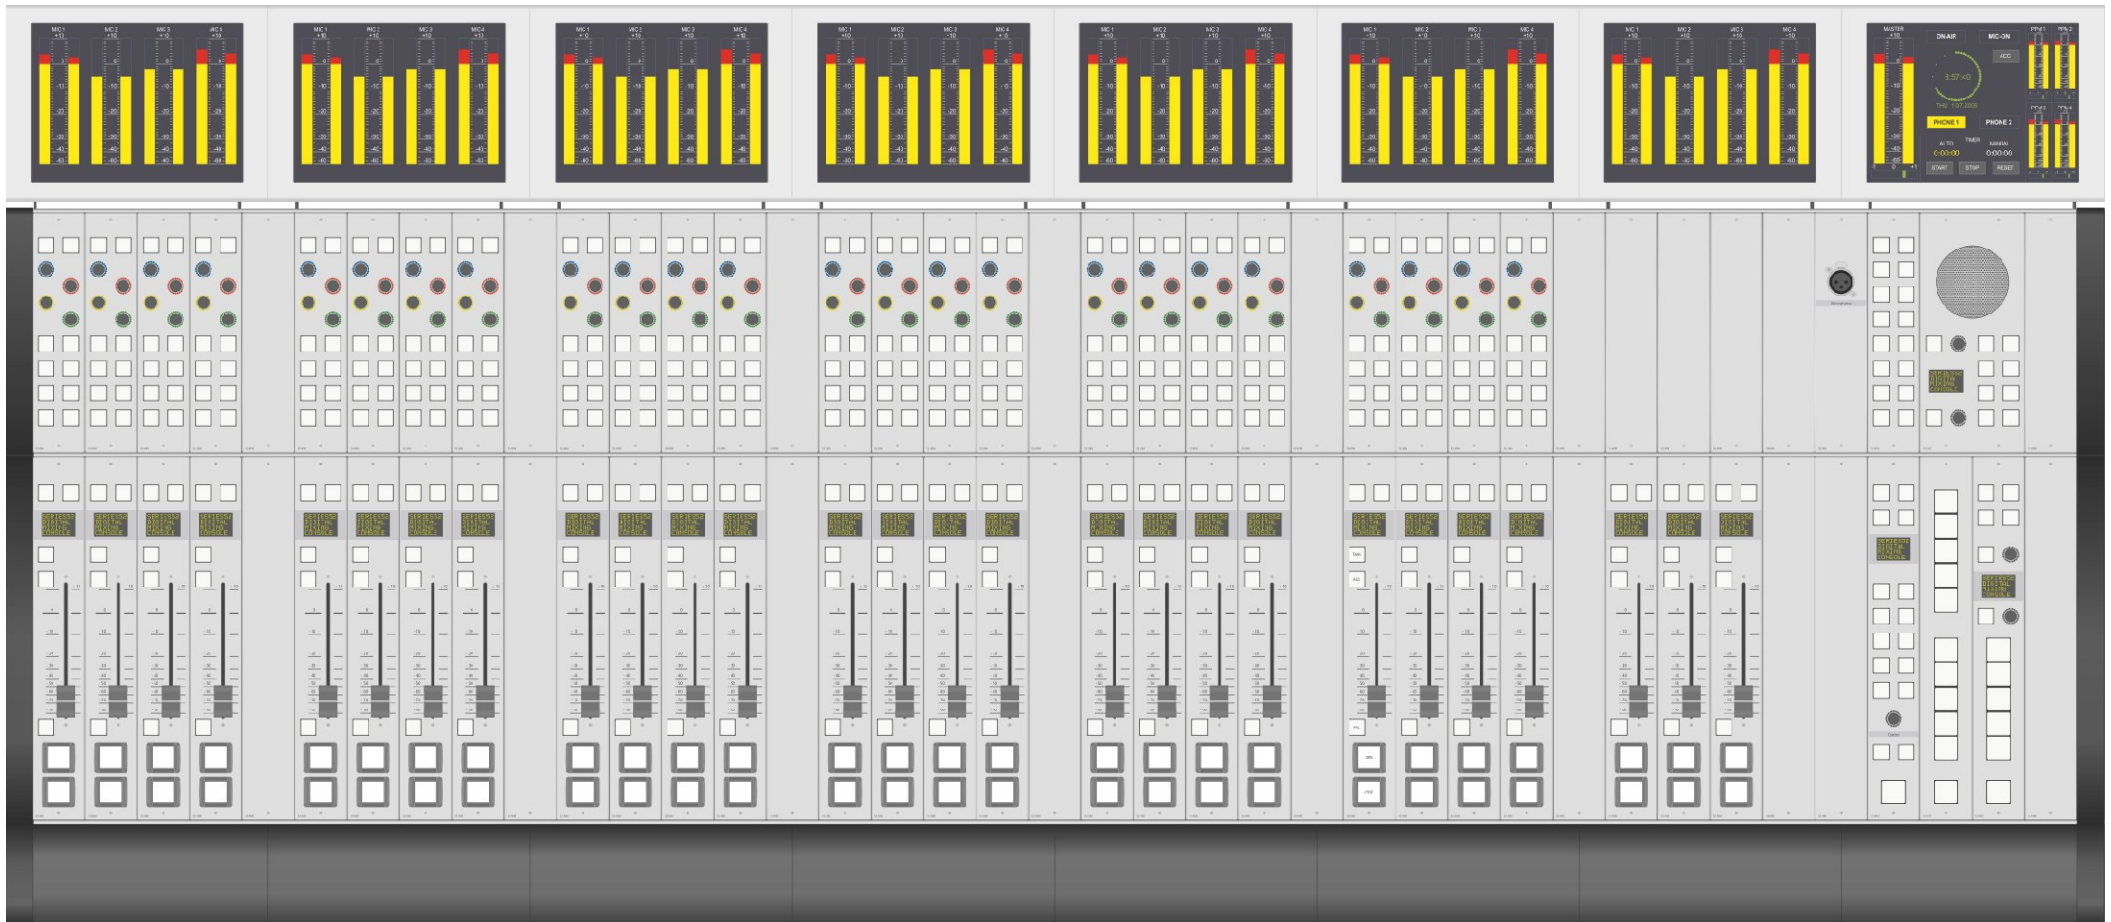

# 52-4932 - 27 Fader, TFT Console 52/MX - Example

Specifications and design are subject to change without notice.

The content of this document is for information only. The information presented in this document does not form part of any quotation or contract, is believed to be accurate and reliable and may be changed without notice. No liability will be accepted by the publisher for any consequence of its use. Publication thereof does neither convey nor imply any license under patent- or other industrial or intellectual property rights.