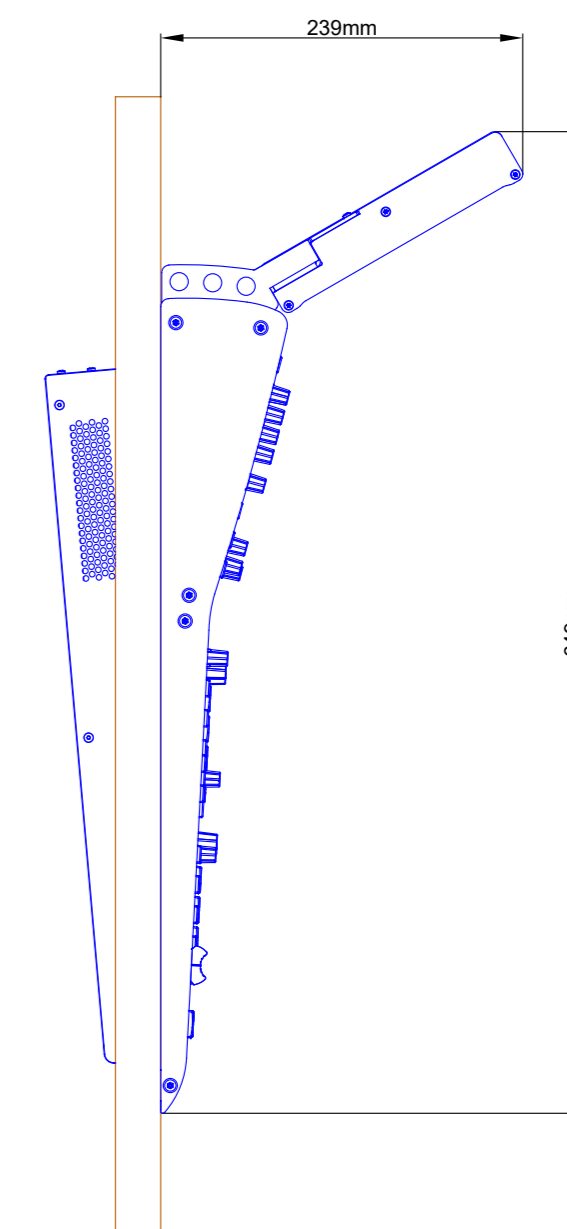

view X, scale 1:2

DHD audio GmbH Haferkornstrasse 5 04129 Leipzig / Germany Phone: +49 341 5897020 Fax: +49 341 5897022 E-mail: dhd@dhd-audio.com Internet: www.dhd-audio.com DHD.audio	Scale: 1:5 (DIN A2)	Dimensions 52/MX L/S-size Console Frame with metal side panels 25+5 positions, L-size 293x42.5mm/ S-size 193x42.5mm	Page: 3/3	
	Name: Miethling Date: 25.11.2019 File: 52-4930f_dimension.dwg			52-4930F