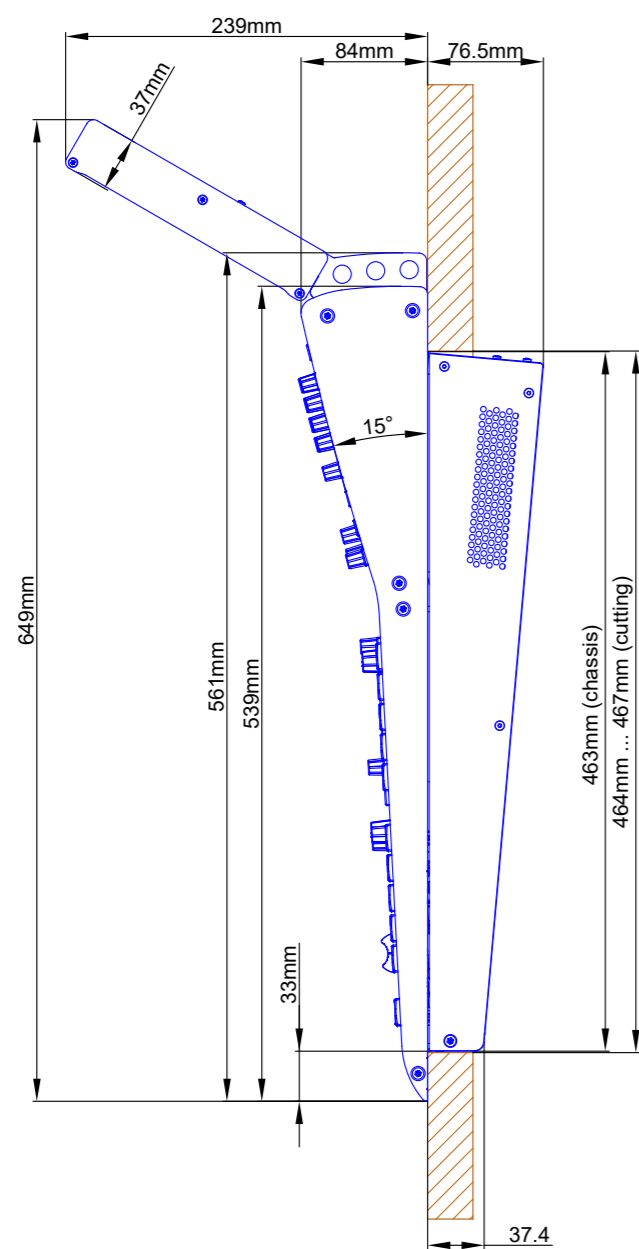

view X, scale 1:2

DHD audio GmbH Haferkornstrasse 5 04129 Leipzig / Germany Phone: +49 341 5897020 Fax: +49 341 5897022 E-mail: dhd@dhd-audio.com Internet: www.dhd-audio.com DHD.audio	Scale: 1:5 (DIN A2)	Dimensions 52/MX L/S-size Console Frame with metal side panels 25+5 positions, L-size 293x42.5mm/ S-size 193x42.5mm	Page: 3/3	
	Name: Miethling Date: 25.11.2019 File: 52-4930f_dimension.dwg			52-4930F