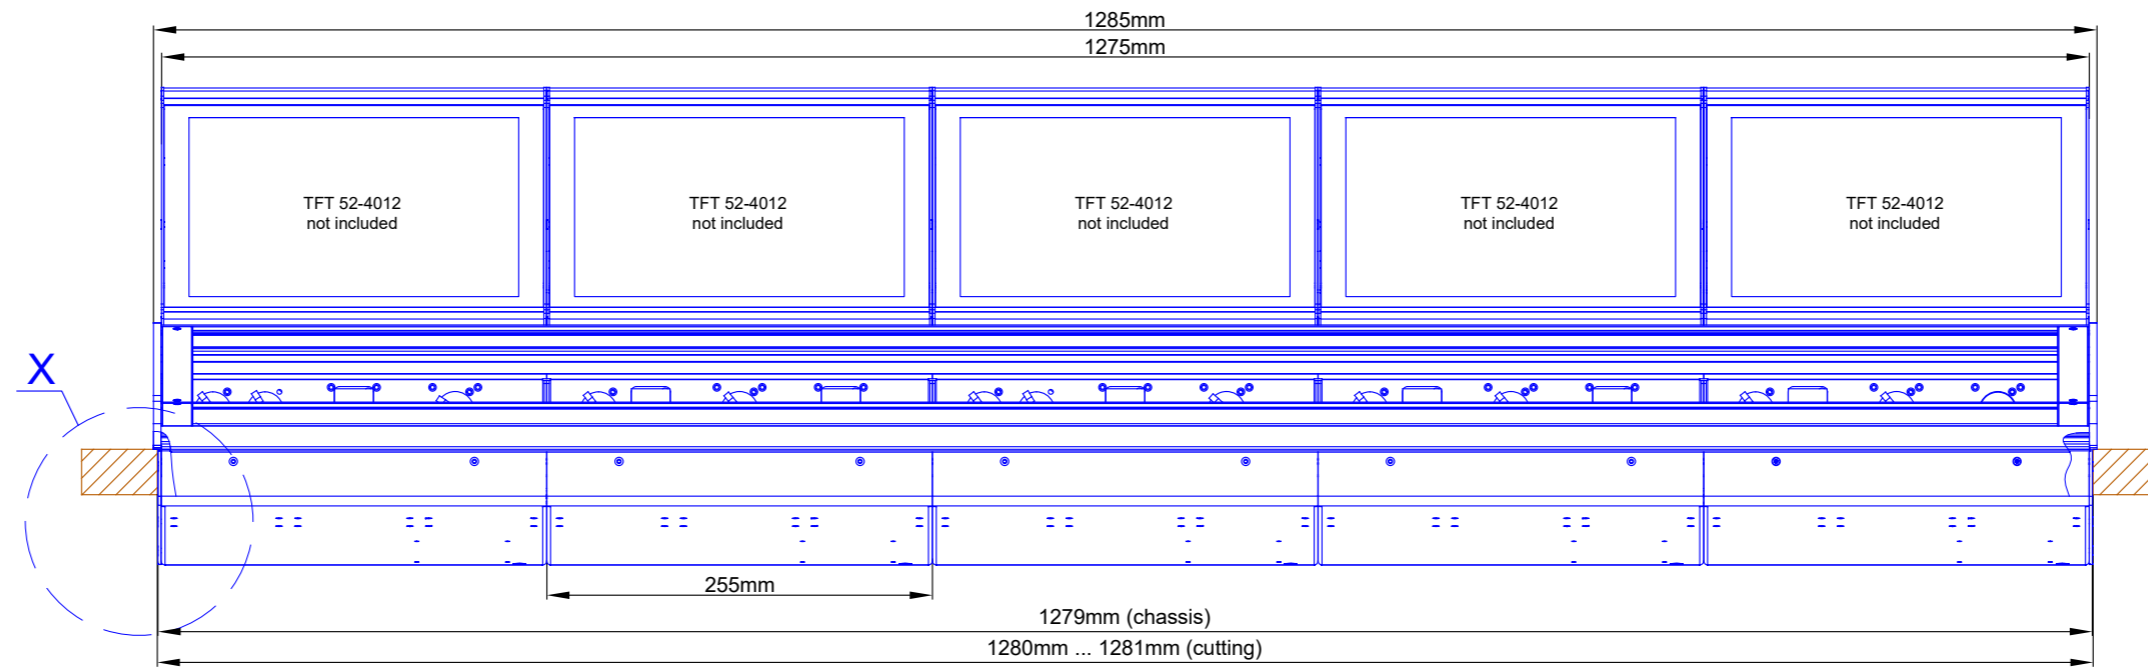

cut A - A

DHD audio GmbH Halberkornstrasse 5 04129 Leipzig / Germany Phone: +49 341 5897020 Fax: +49 341 5897022 E-mail: dhd@dhd-audio.com Internet: www.dhd-audio.com DHD.audio	Scale: 1:5 (DIN A2)	Dimensions 52/MX L/S-size Console Frame with metal side panels 25+5 positions, L-size 293x42.5mm/ S-size 193x42.5mm	Page: 2/3
	Name: Miethling		
	Date: 25.11.2019		
File: 52-4930f_dimension.dwg	52-4930F