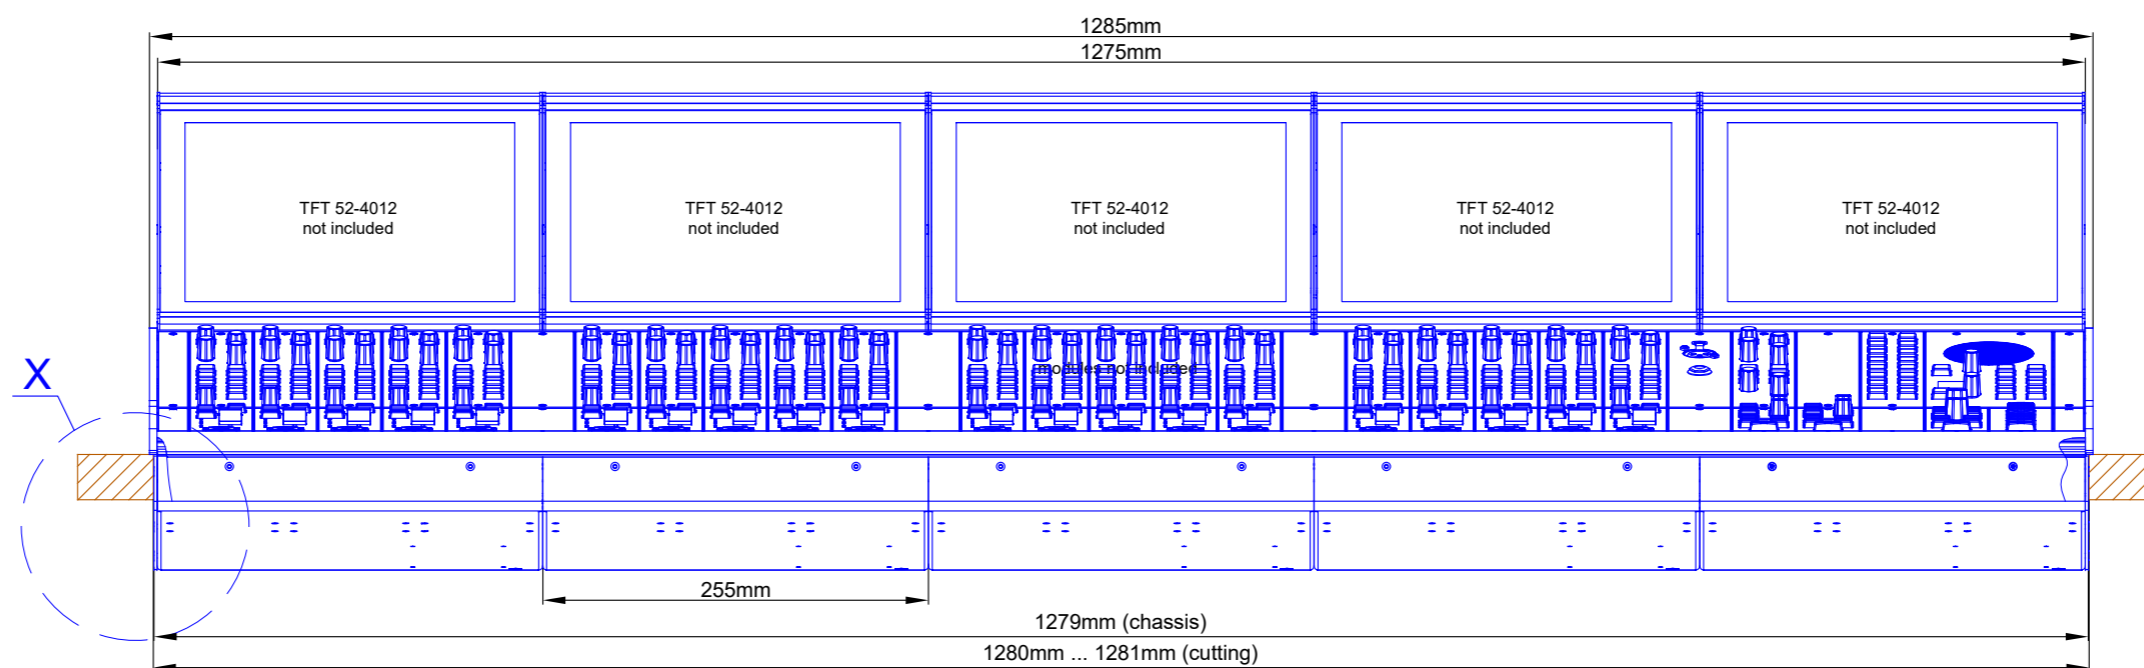

cut A - A

DHD audio GmbH Haferkornstrasse 5 04129 Leipzig / Germany Phone: +49 341 5897020 Fax: +49 341 5897022 E-mail: dhd@dhd-audio.com Internet: www.dhd-audio.com DHD.audio	Scale: 1:5 (DIN A2)	Dimensions 52/MX L/S-size Console Frame with metal side panels 25+5 positions, L-size 293x42.5mm/ S-size 193x42.5mm	Page: 3/3	
	Name: Miethling Date: 25.11.2019 File: 52-4930f_dimension.dwg			52-4930F