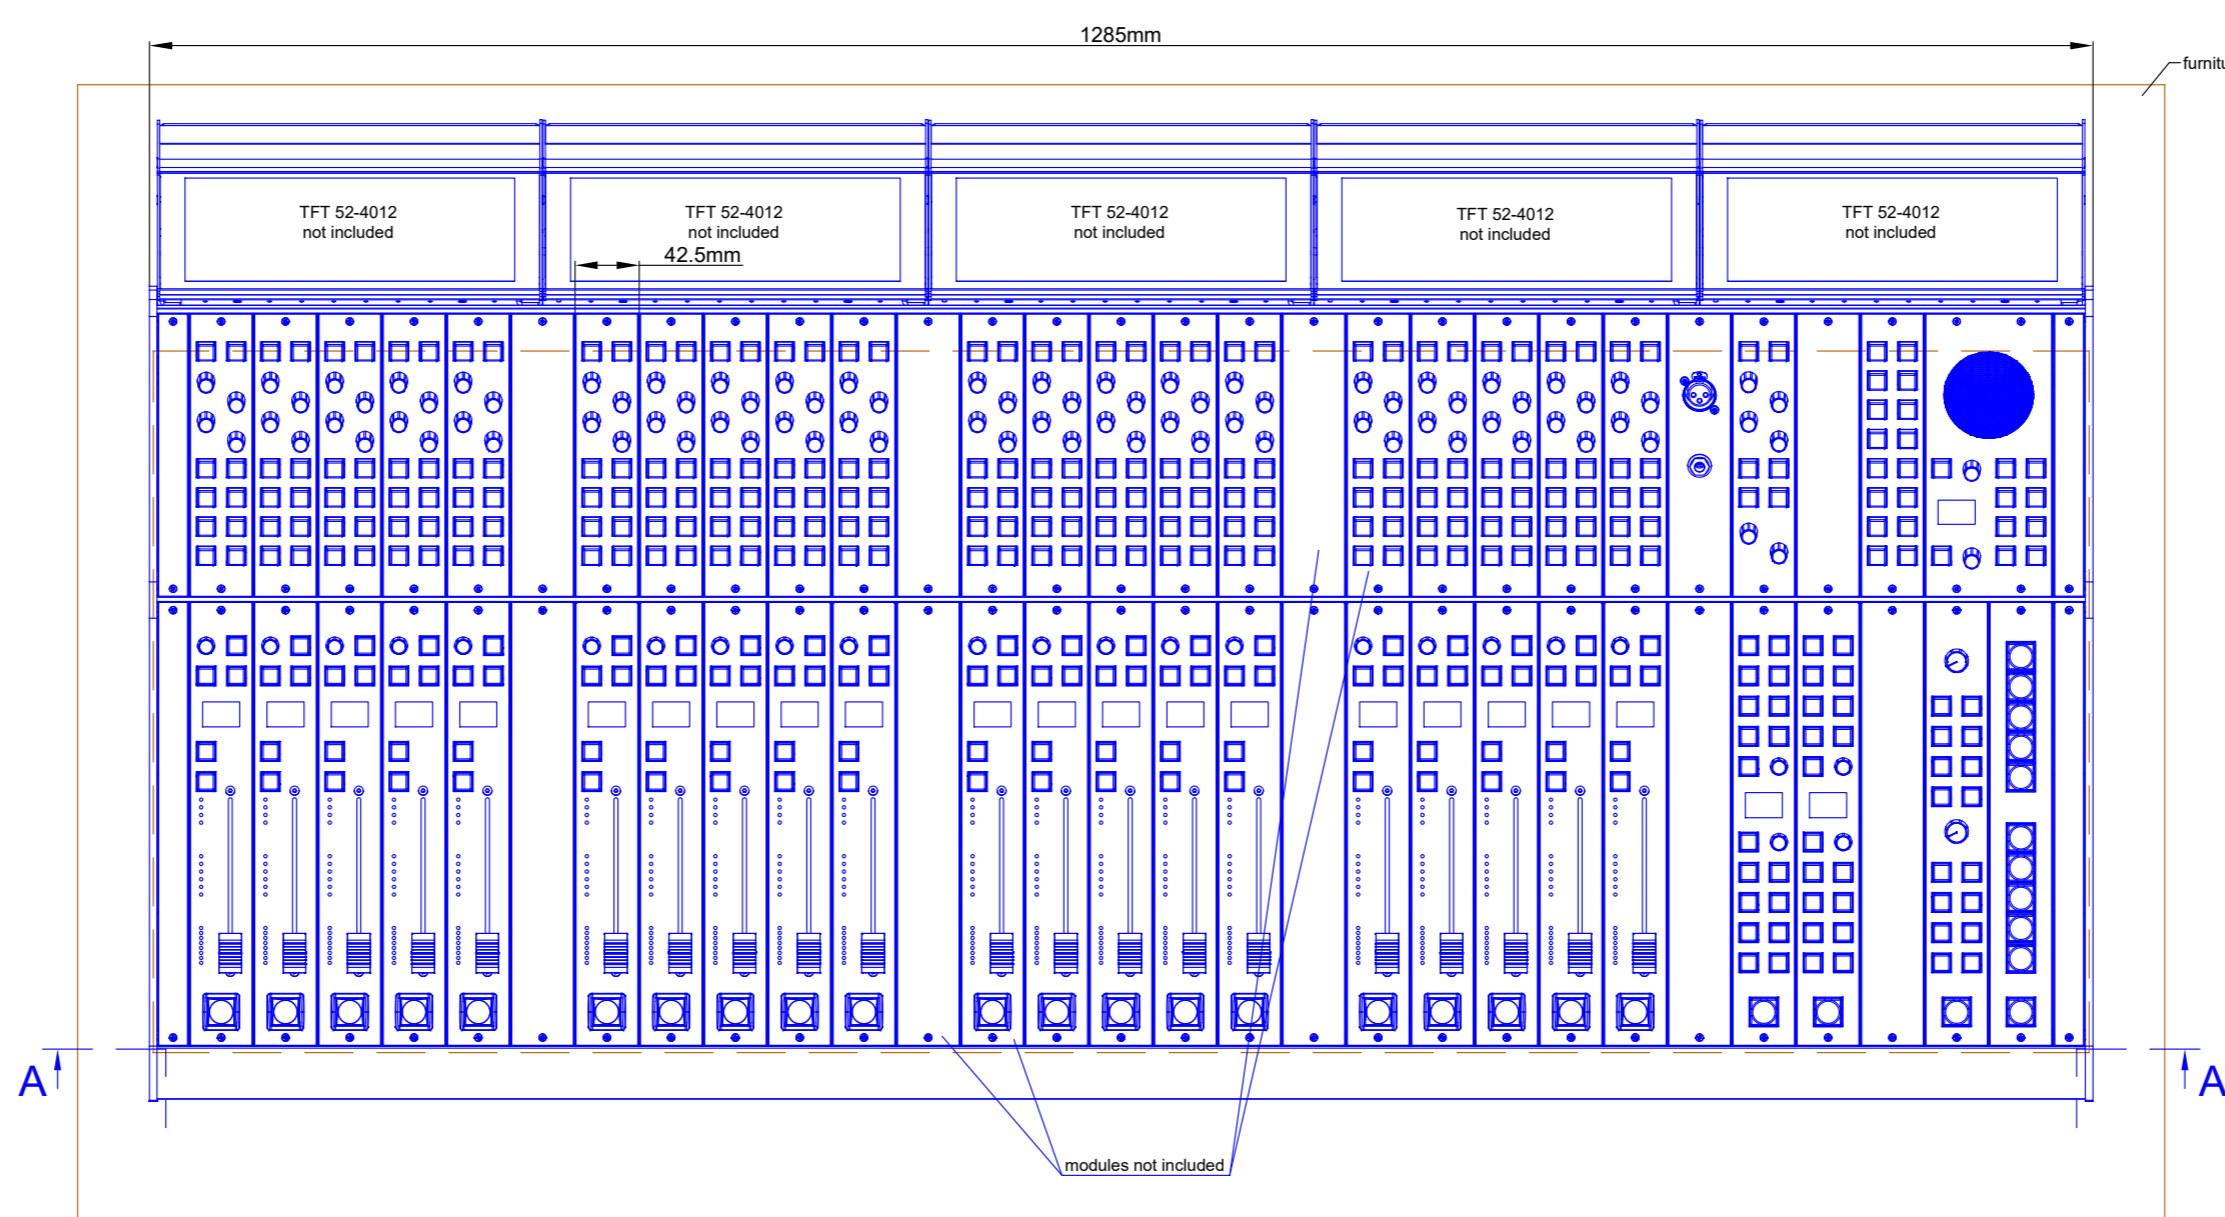

view X, scale 1:2

DHD audio GmbH Haferkornstrasse 5 04129 Leipzig / Germany Phone: +49 341 5897020 Fax: +49 341 5897022 E-mail: dhd@dhd-audio.com Internet: www.dhd-audio.com DHD.audio	Scale: 1:5 (DIN A2)	Dimensions 52/MX L/S-size Console Frame with metal side panels 25+5 positions, L-size 293x42.5mm/ S-size 193x42.5mm	Page: 3/3	
	Name: Miethling Date: 25.11.2019 File: 52-4930f_dimension.dwg			52-4930F