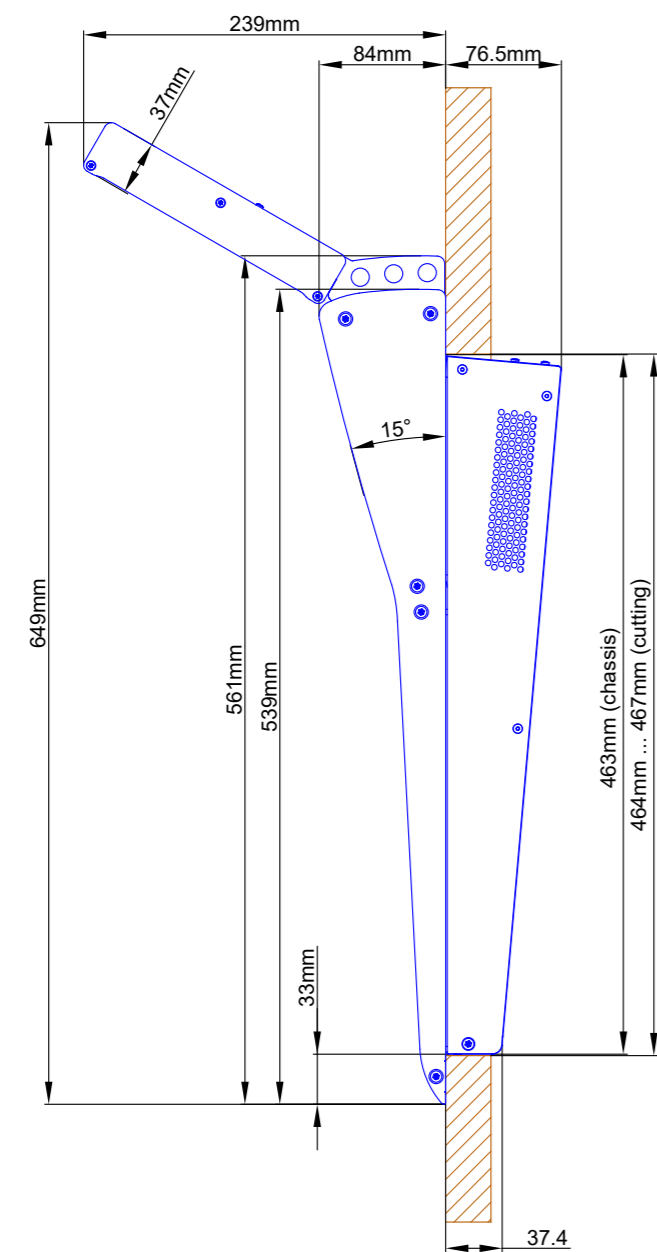

view X, scale 1:2

DHD audio GmbH Halberkornstrasse 5 04129 Leipzig / Germany Phone: +49 341 5897020 Fax: +49 341 5897022 E-mail: dhd@dhd-audio.com Internet: www.dhd-audio.com DHD.audio	Scale: 1:5 (DIN A2)	Dimensions 52/MX L/S-size Console Frame with metal side panels 25+5 positions, L-size 293x42.5mm/ S-size 193x42.5mm	Page: 2/3
	Name: Miethling		
	Date: 25.11.2019		
File: 52-4930f_dimension.dwg	52-4930F