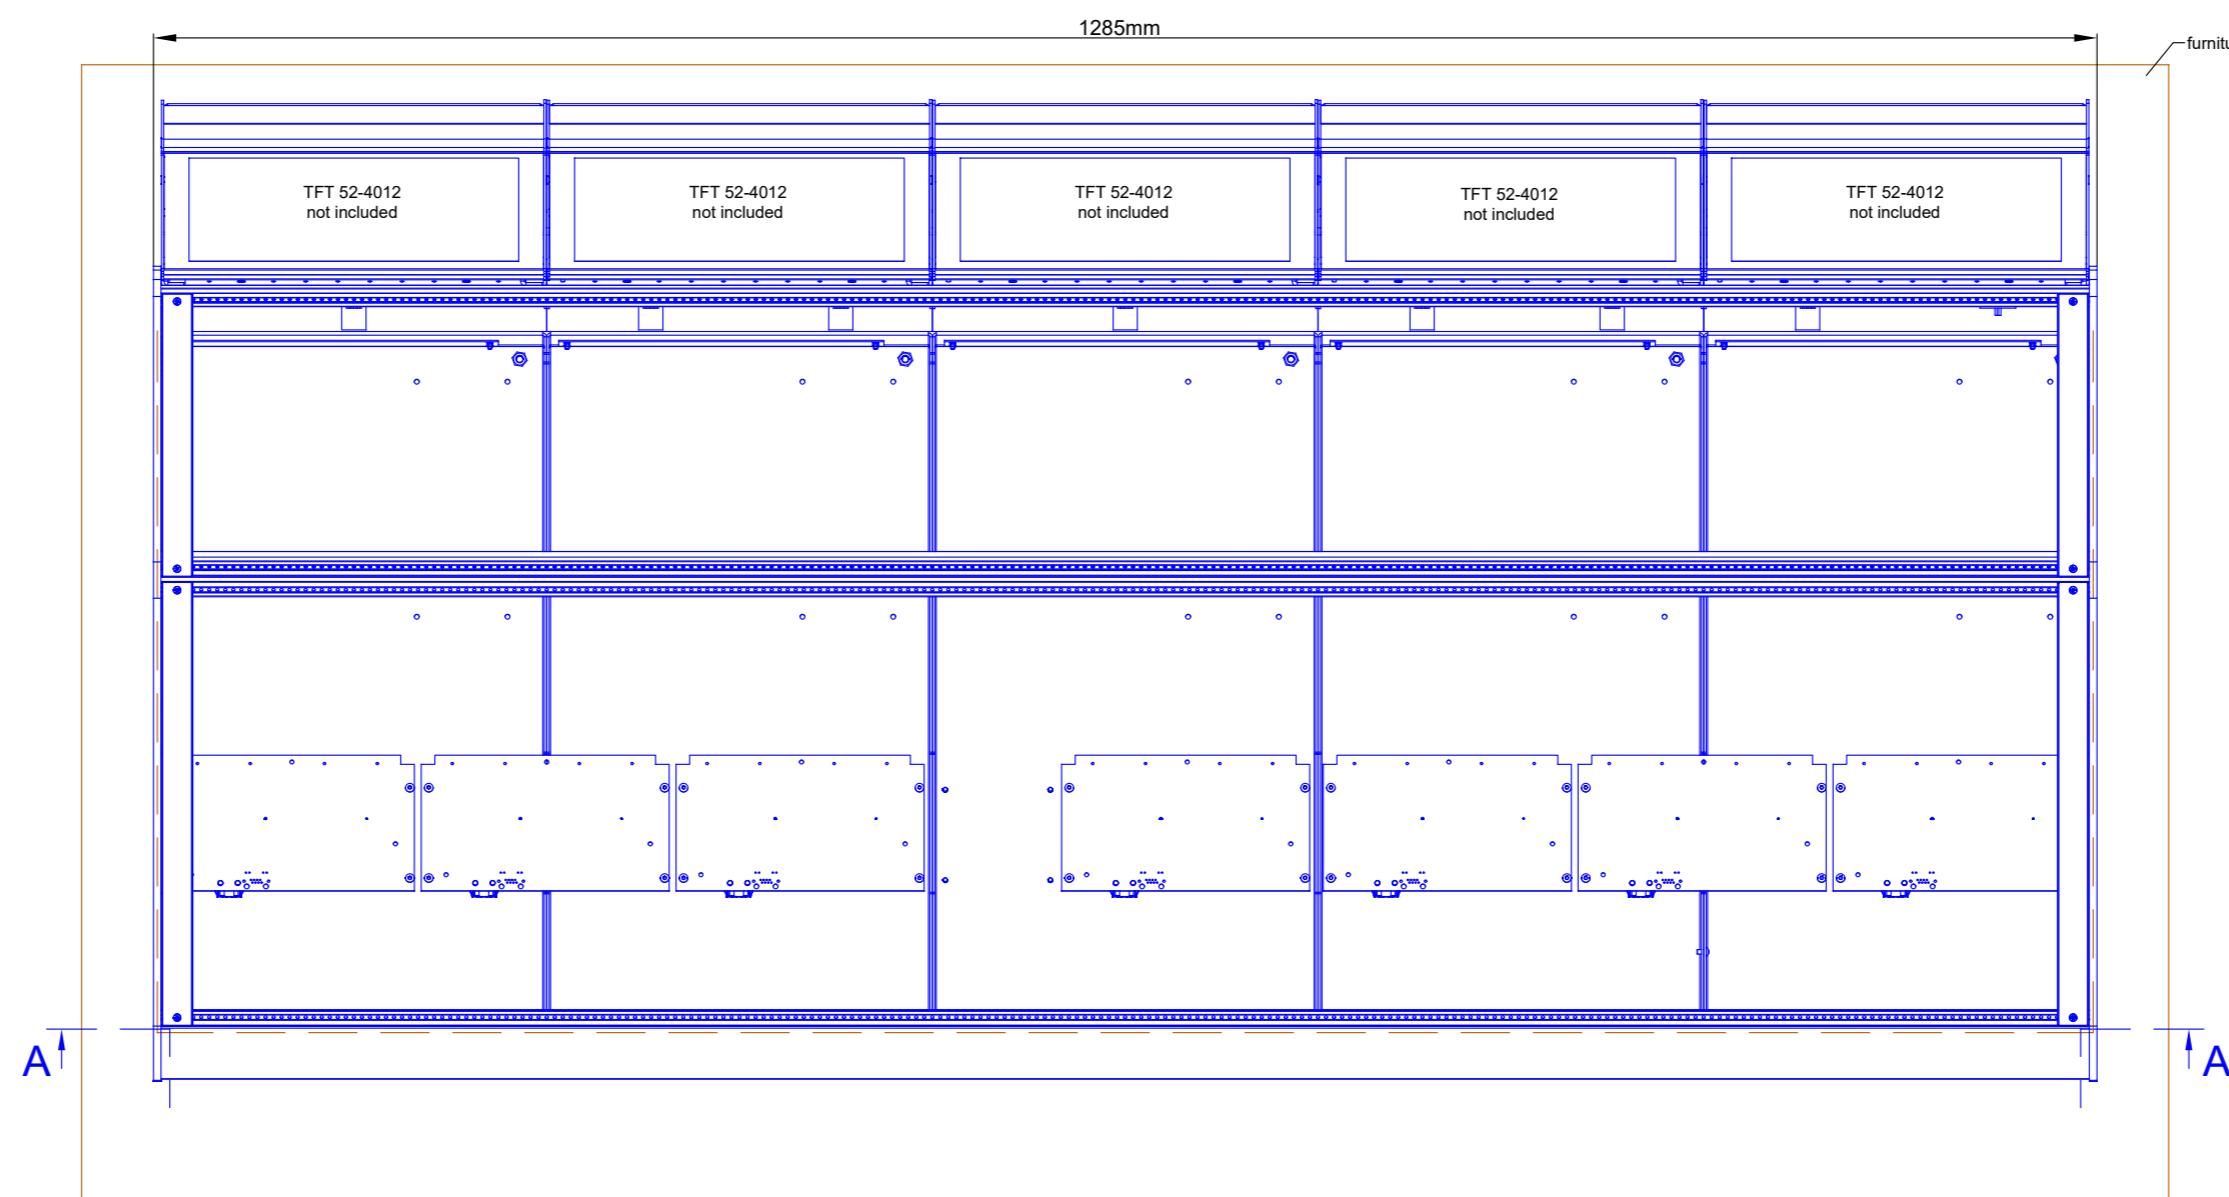

view X, scale 1:2

DHD audio GmbH Halberkornstrasse 5 04129 Leipzig / Germany Phone: +49 341 5897020 Fax: +49 341 5897022 E-mail: dhd@dhd-audio.com Internet: www.dhd-audio.com DHD.audio	Scale: 1:5 (DIN A2)	Dimensions 52/MX L/S-size Console Frame with metal side panels 25+5 positions, L-size 293x42.5mm/ S-size 193x42.5mm	Page: 2/3
	Name: Miethling		
	Date: 25.11.2019		
File: 52-4930f_dimension.dwg	52-4930F