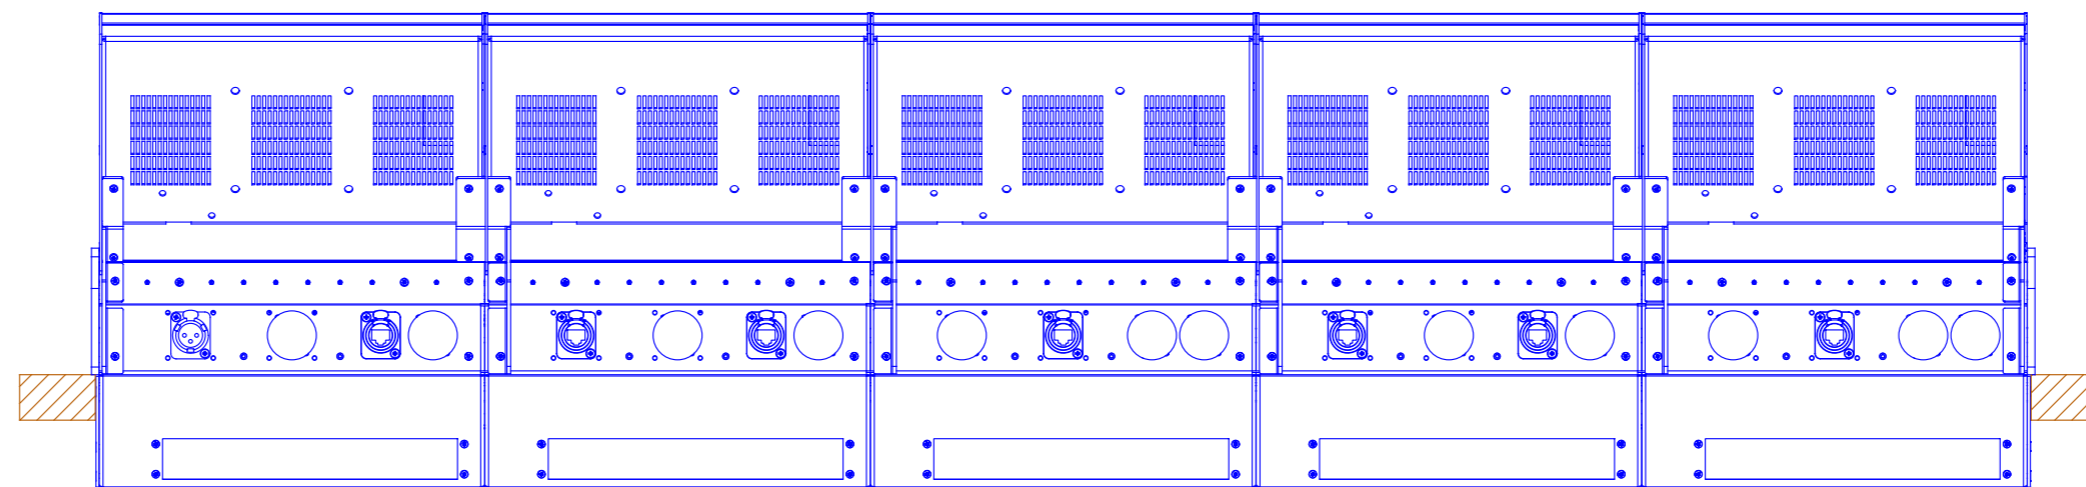

rear view

DHD audio GmbH Haferkornstrasse 5 04129 Leipzig / Germany Phone: +49 341 5897020 Fax: +49 341 5897022 E-mail: dhd@dhd-audio.com Internet: www.dhd-audio.com DHD.audio	Scale: 1:5 (DIN A2)	Dimensions 52/MX L/S-size Console Frame with metal side panels 25+5 positions, L-size 293x42.5mm/ S-size 193x42.5mm	Page: 3/3	
	Name: Miethling Date: 25.11.2019 File: 52-4930f_dimension.dwg			52-4930F