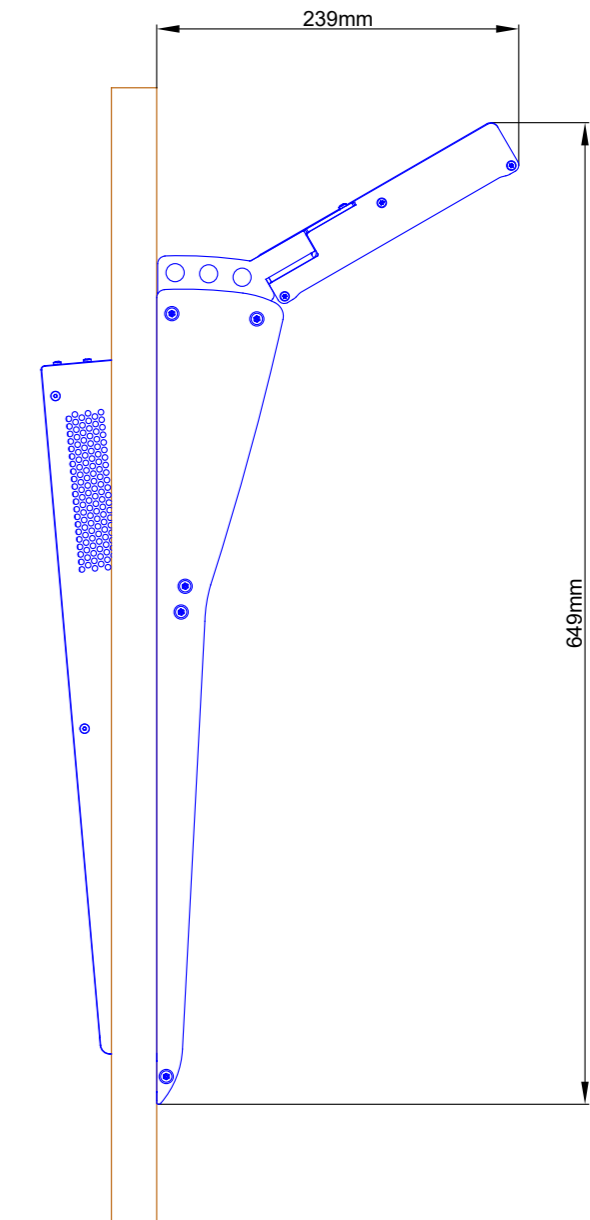

view X, scale 1:2

DHD audio GmbH Halberkornstrasse 5 04129 Leipzig / Germany Phone: +49 341 5897020 Fax: +49 341 5897022 E-mail: dhd@dhd-audio.com Internet: www.dhd-audio.com DHD.audio	Scale: 1:5 (DIN A2)	Dimensions 52/MX L/S-size Console Frame with metal side panels 25+5 positions, L-size 293x42.5mm/ S-size 193x42.5mm	Page: 2/3
	Name: Miethling		
	Date: 25.11.2019		
File: 52-4930f_dimension.dwg	52-4930F