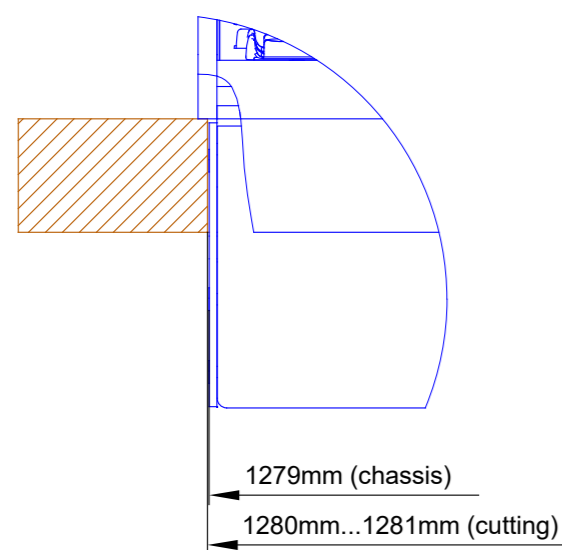

view X, scale 1:2

DHD audio GmbH Haferkornstrasse 5 04129 Leipzig / Germany Phone: +49 341 5897020 Fax: +49 341 5897022 E-mail: dhd@dhd-audio.com Internet: www.dhd-audio.com DHD.audio	Scale: 1:5 (DIN A2)	Dimensions 52/MX L/S-size Console Frame with metal side panels 25+5 positions, L-size 293x42.5mm/ S-size 193x42.5mm	Page: 3/3	
	Name: Miethling Date: 25.11.2019 File: 52-4930f_dimension.dwg			52-4930F