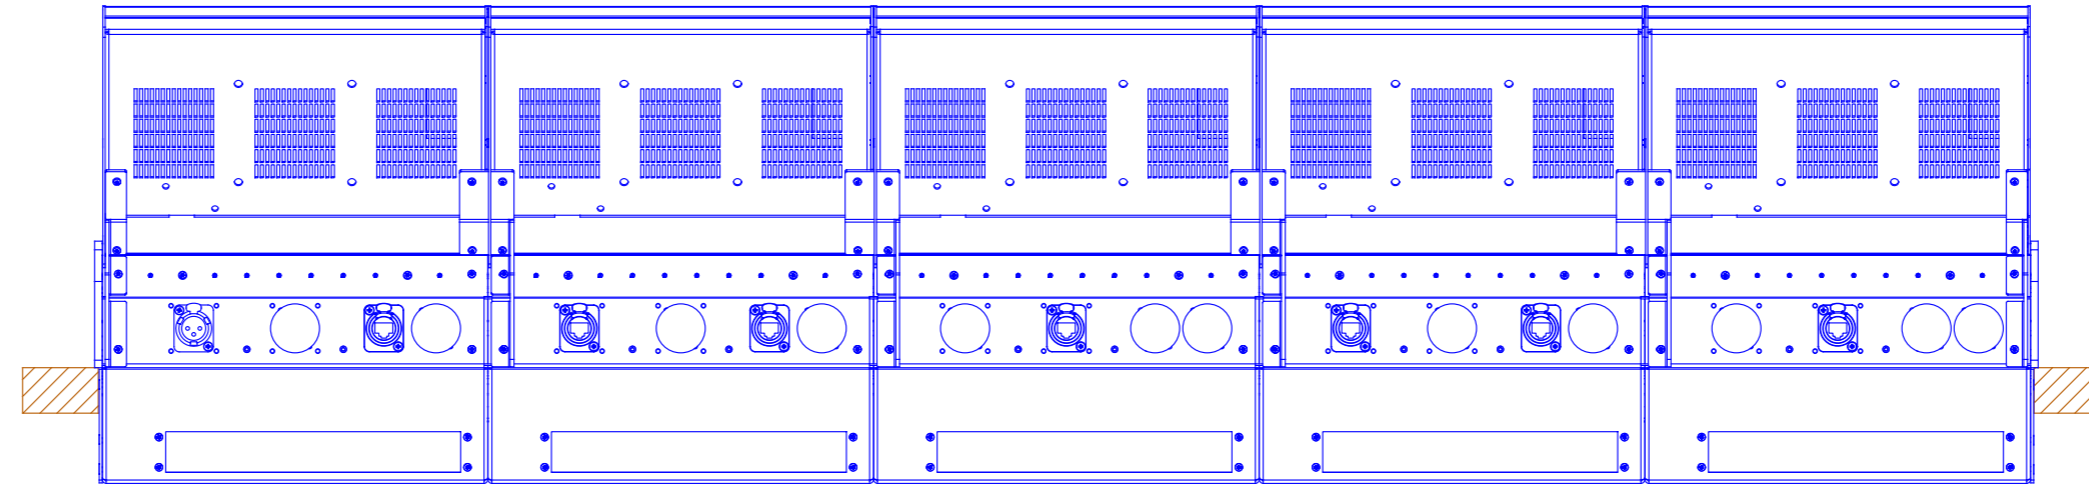

rear view

DHD audio GmbH Halberkornstrasse 5 04129 Leipzig / Germany Phone: +49 341 5897020 Fax: +49 341 5897022 E-mail: dhd@dhd-audio.com Internet: www.dhd-audio.com DHD.audio	Scale: 1:5 (DIN A2)	Dimensions 52/MX L/S-size Console Frame with metal side panels 25+5 positions, L-size 293x42.5mm/ S-size 193x42.5mm	Page: 2/3
	Name: Miethling		
	Date: 25.11.2019		
File: 52-4930f_dimension.dwg	52-4930F