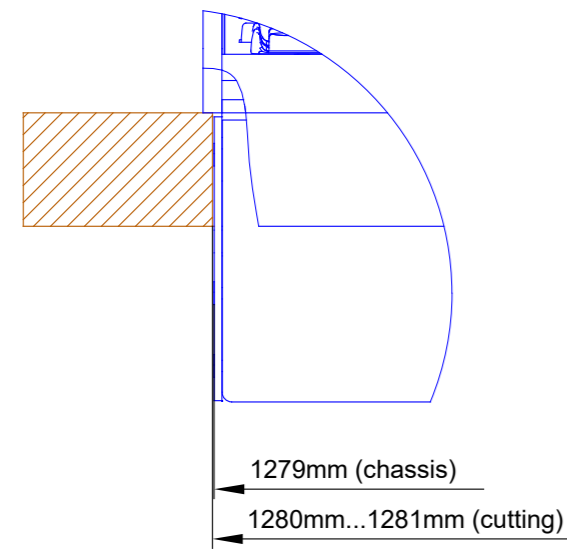

view X, scale 1:2

DHD audio GmbH Halberkornstrasse 5 04129 Leipzig / Germany Phone: +49 341 5897020 Fax: +49 341 5897022 E-mail: dhd@dhd-audio.com Internet: www.dhd-audio.com DHD.audio	Scale: 1:5 (DIN A2)	Dimensions 52/MX L/S-size Console Frame with metal side panels 25+5 positions, L-size 293x42.5mm/ S-size 193x42.5mm	Page: 2/3
	Name: Miethling		
	Date: 25.11.2019		
File: 52-4930f_dimension.dwg	52-4930F