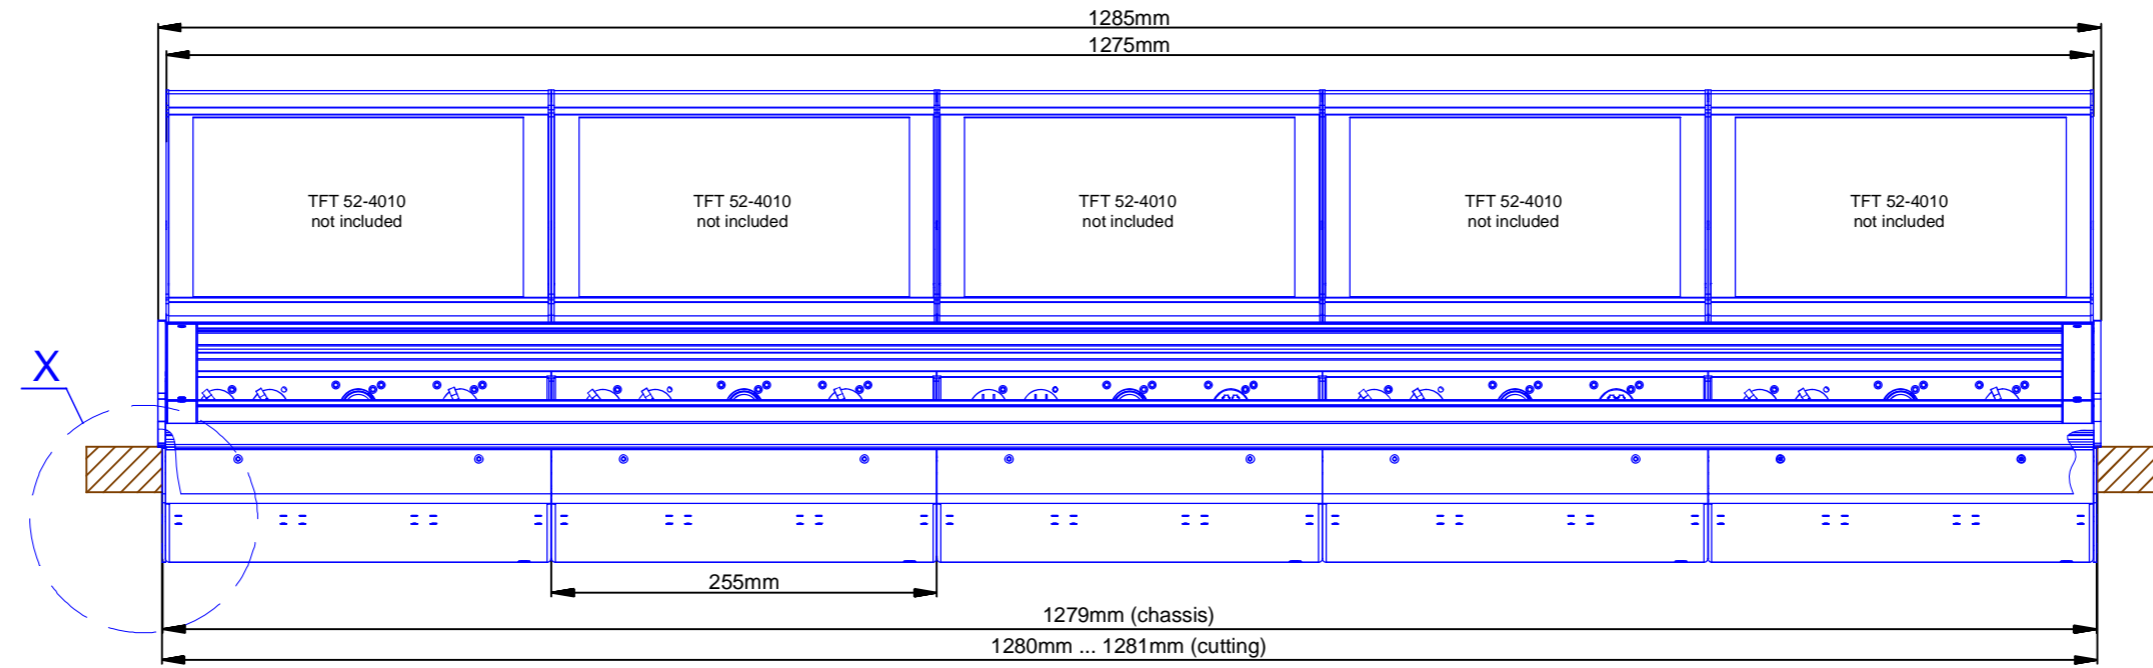

cut A - A

DHD audio GmbH Haferkonstrasse 5 04129 Leipzig / Germany Phone: +49 341 6897020 Fax: +49 341 6897022 E-mail: dhd@dhd-audio.com Internet: www.dhd-audio.com DHD.audio	Scale: 1:5 (DIN A2)	Dimensions 52/MX L/S-size Console Frame with metal side panels 25+5 positions, L-size 293x42.5mm/ S-size 193x42.5mm	
	Name: Miethling	52-4930E	Page: 2/3
	Date: 30.09.2016		
File: 52-4930e_dimension.dwg