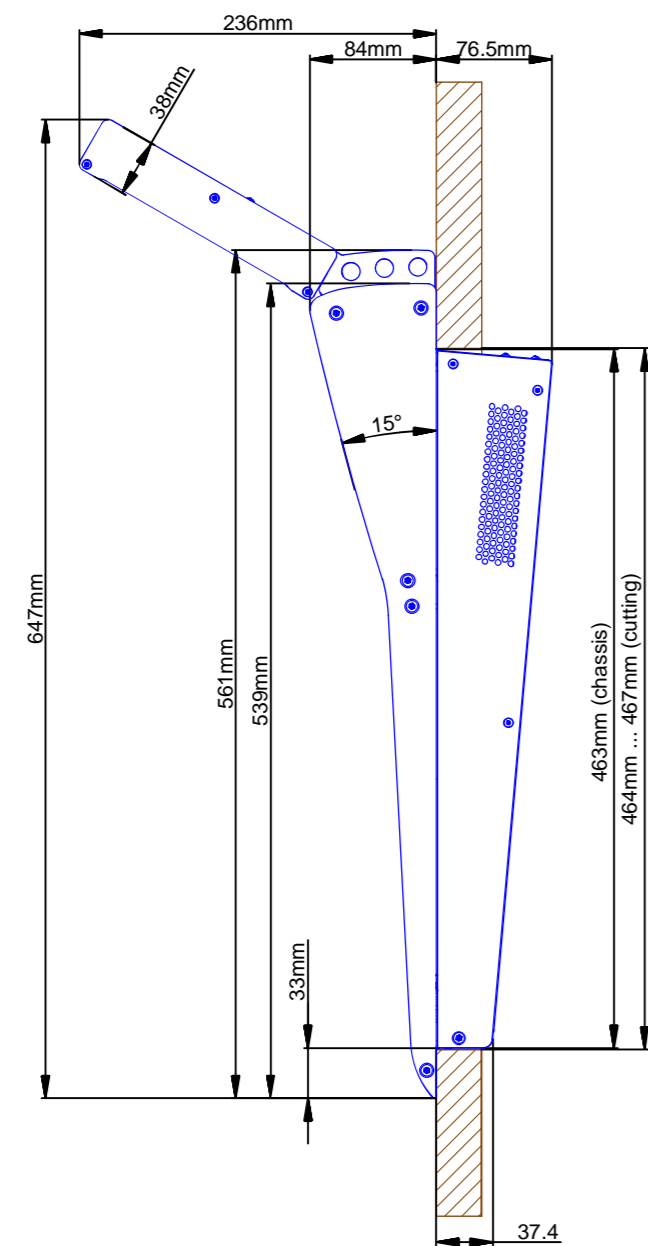

view X, scale 1:2

DHD audio GmbH Haferkonstrasse 5 04129 Leipzig / Germany Phone: +49 341 6897020 Fax: +49 341 6897022 E-mail: dhd@dhd-audio.com Internet: www.dhd-audio.com DHD.audio	Scale: 1:5 (DIN A2)	Dimensions 52/MX L/S-size Console Frame with metal side panels 25+5 positions, L-size 293x42.5mm/ S-size 193x42.5mm	
	Name: Miethling	52-4930E	Page: 2/3
	Date: 30.09.2016		
File: 52-4930e_dimension.dwg