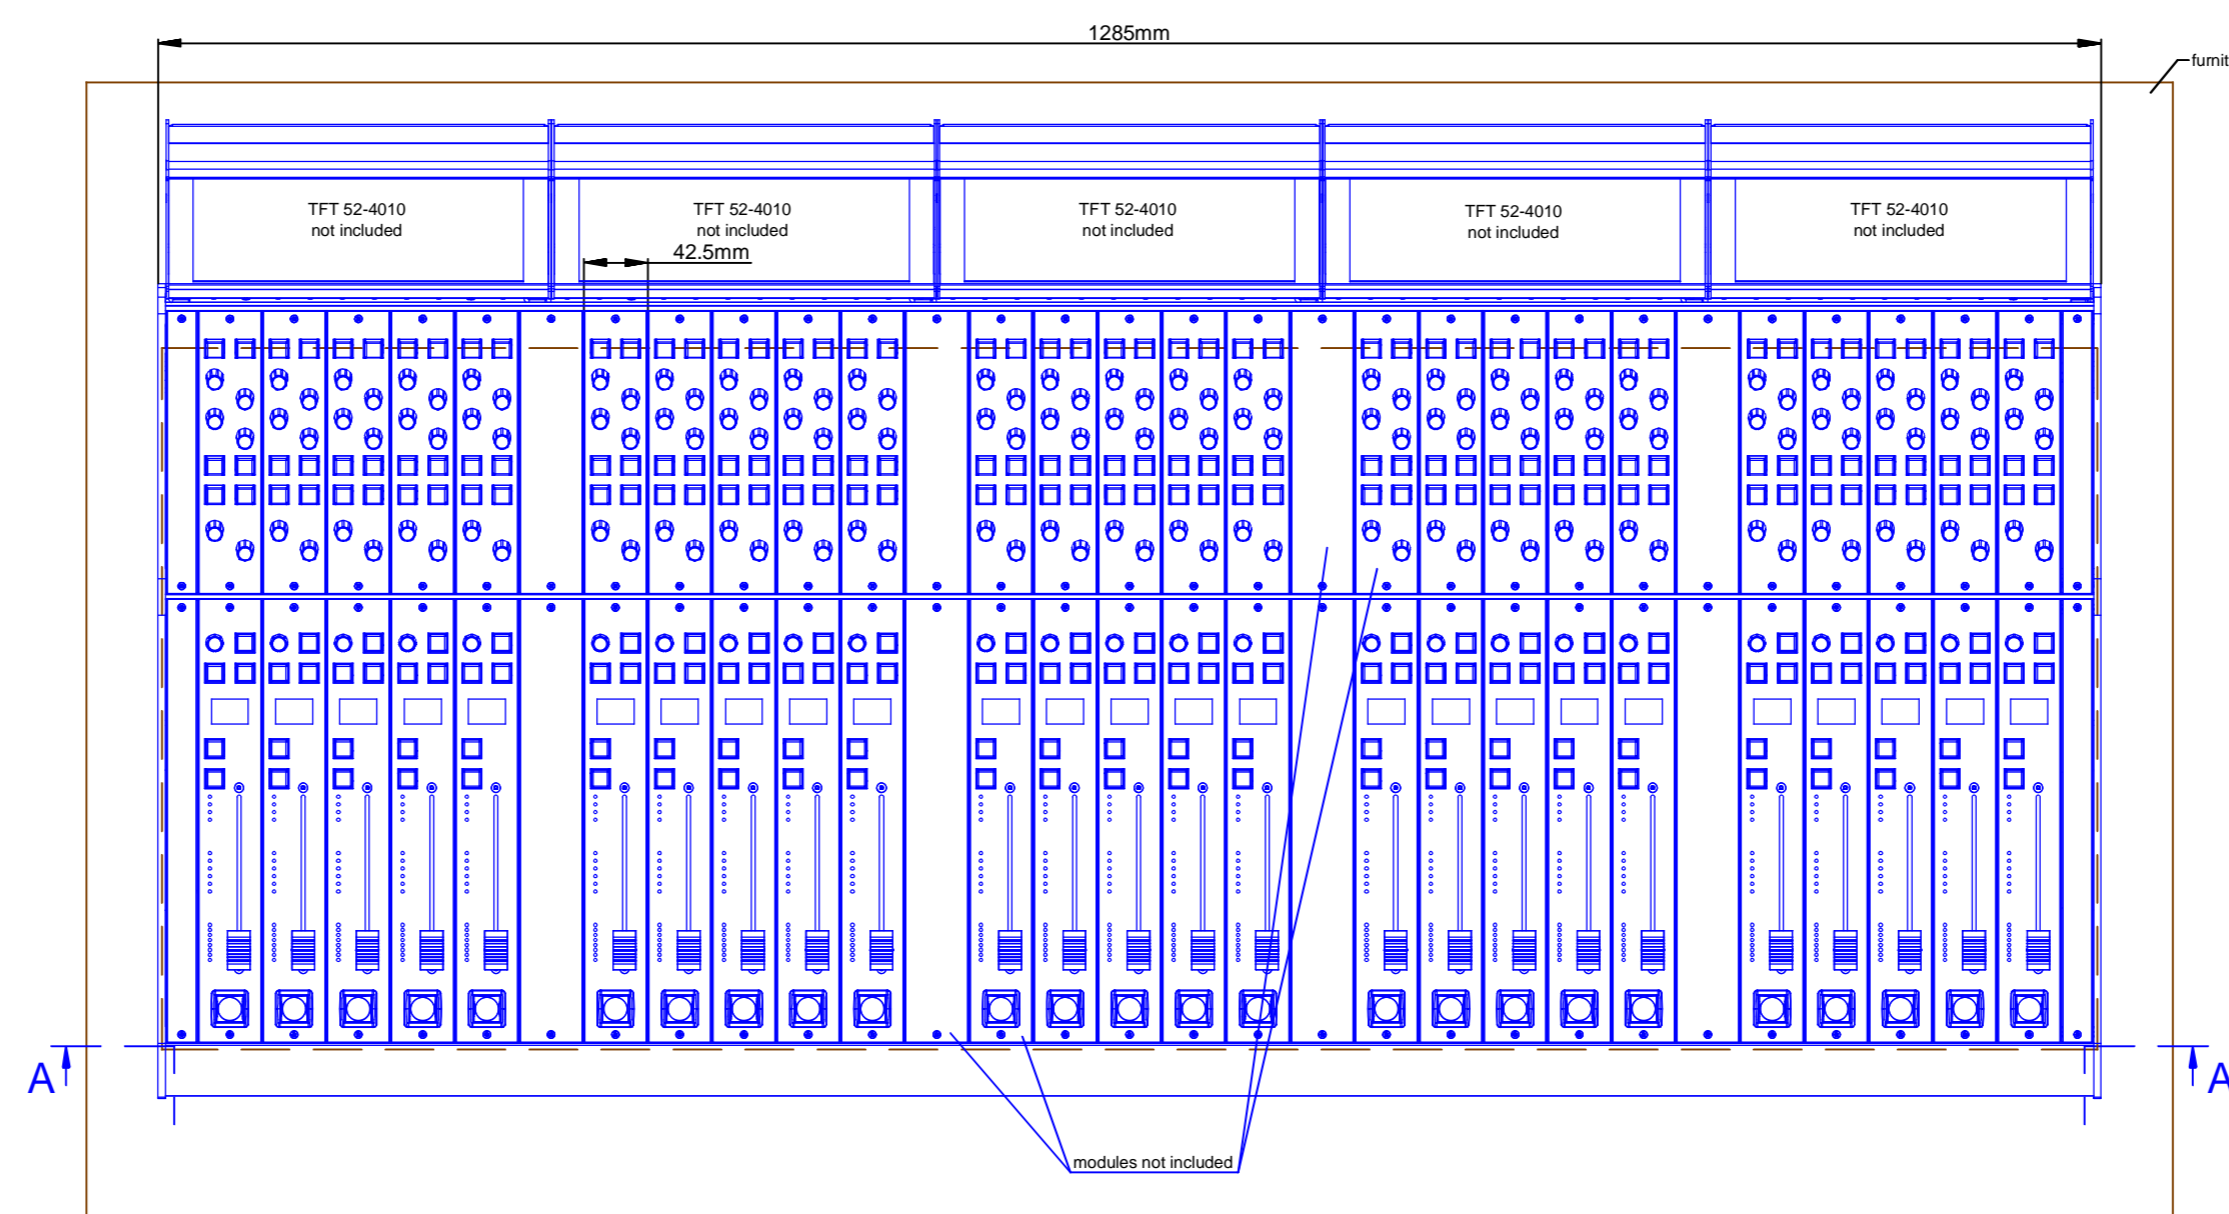

cut A - A

DHD audio GmbH Haferkonstrasse 5 04129 Leipzig / Germany Phone: +49 341 5897020 Fax: +49 341 5897022 E-mail: dhd@dhd-audio.com Internet: www.dhd-audio.com DHD audio	Scale: 1:5 (DIN A2)	Dimensions 52/MX L/S-size Console Frame with metal side panels 25+5 positions, L-size 293x42.5mm/ S-size 193x42.5mm	Page: 3/3
	Name: Miethling		
	Date: 30.09.2016		
File: 52-4930e_dimension.dwg	52-4930E