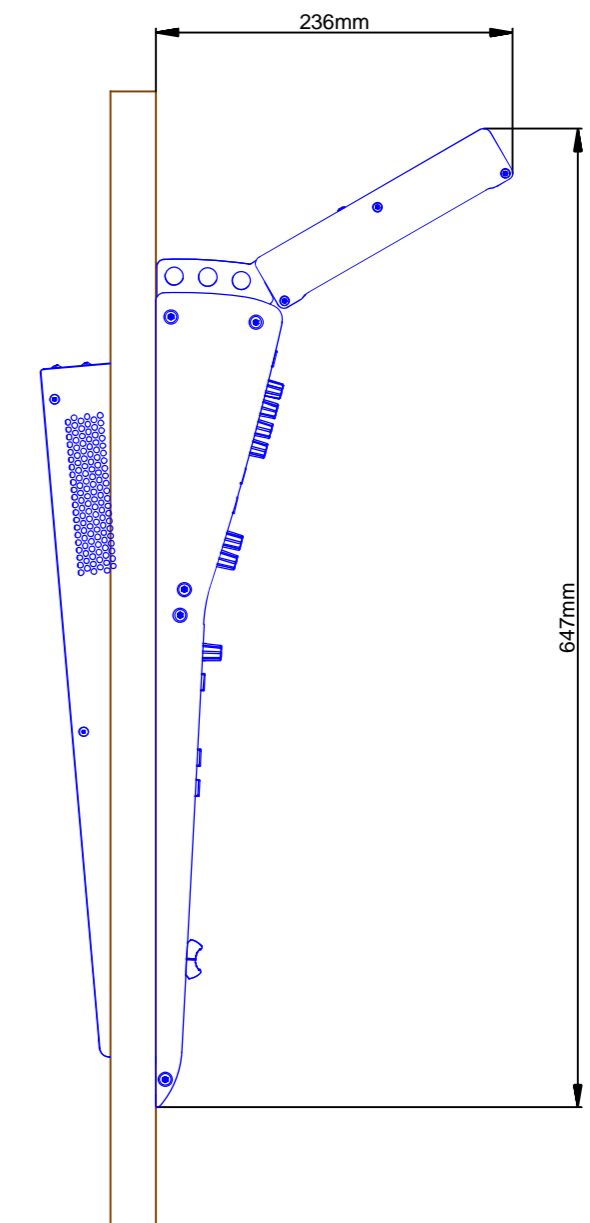

cut A - A

DHD audio GmbH Haferkonstrasse 5 04129 Leipzig / Germany Phone: +49 341 5897020 Fax: +49 341 5897022 E-mail: dhd@dhd-audio.com Internet: www.dhd-audio.com DHD audio	Scale: 1:5 (DIN A2)	Dimensions 52/MX L/S-size Console Frame with metal side panels 25+5 positions, L-size 293x42.5mm/ S-size 193x42.5mm	Page: 3/3
	Name: Miethling		
	Date: 30.09.2016		
File: 52-4930e_dimension.dwg	52-4930E