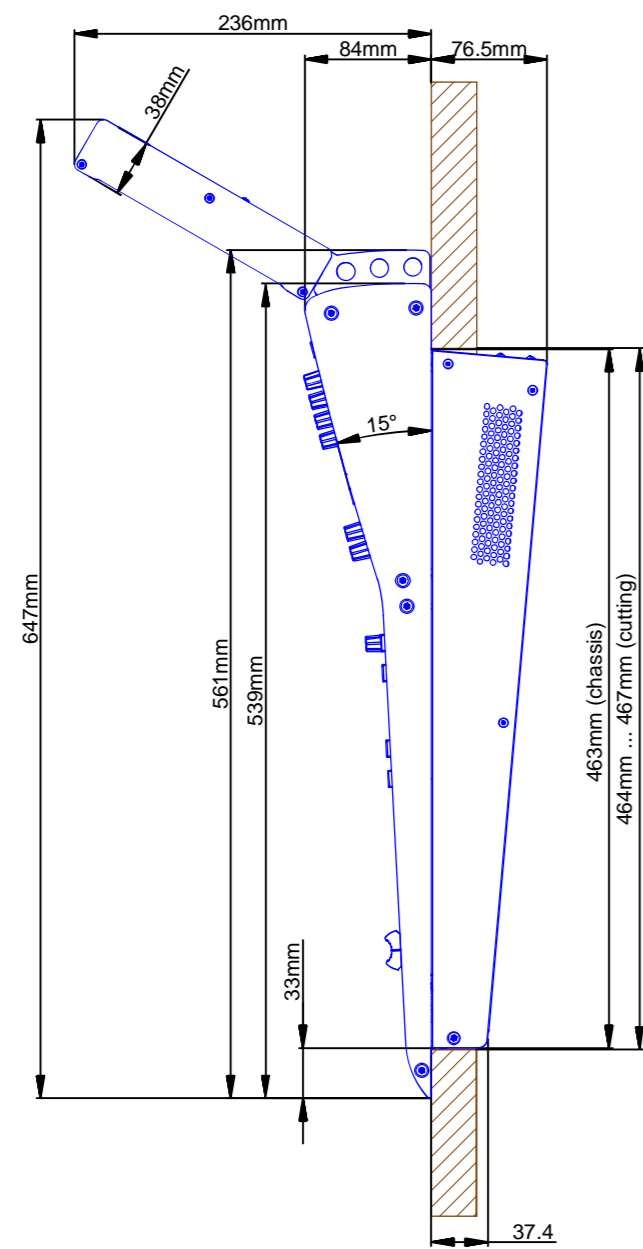

cut A - A

DHD audio GmbH Haferkonstrasse 5 04129 Leipzig / Germany Phone: +49 341 5897020 Fax: +49 341 5897022 E-mail: dhd@dhd-audio.com Internet: www.dhd-audio.com DHD audio	Scale: 1:5 (DIN A2)	Dimensions 52/MX L/S-size Console Frame with metal side panels 25+5 positions, L-size 293x42.5mm/ S-size 193x42.5mm	Page: 3/3
	Name: Miethling		
	Date: 30.09.2016		
File: 52-4930e_dimension.dwg	52-4930E