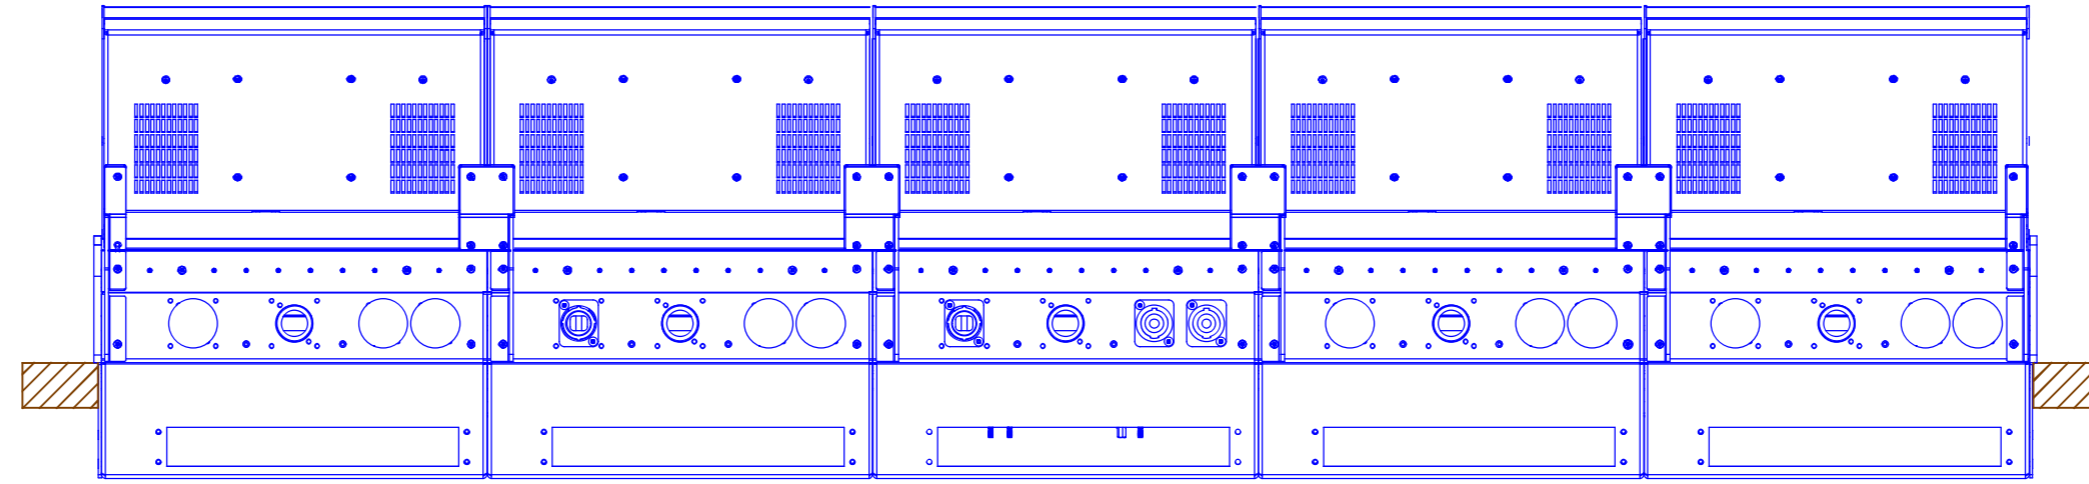

rear view

DHD audio GmbH Haferkonstrasse 5 04129 Leipzig / Germany Phone: +49 341 6897020 Fax: +49 341 6897022 E-mail: dhd@dhd-audio.com Internet: www.dhd-audio.com DHD.audio	Scale: 1:5 (DIN A2)	Dimensions 52/MX L/S-size Console Frame with metal side panels 25+5 positions, L-size 293x42.5mm/ S-size 193x42.5mm	
	Name: Miethling	52-4930E	Page: 2/3
	Date: 30.09.2016		
File: 52-4930e_dimension.dwg