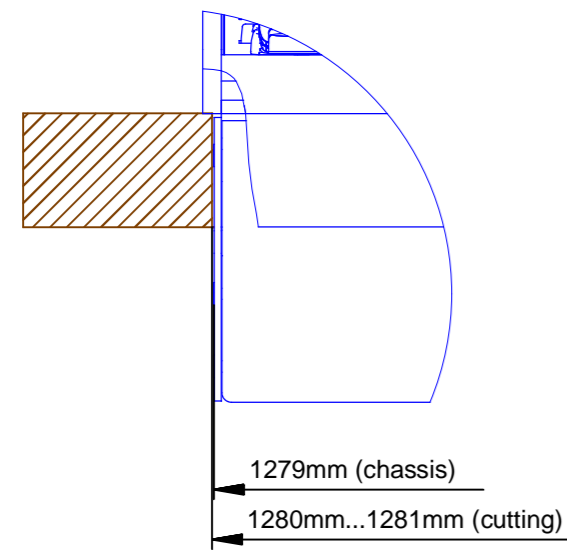

view X, scale 1:2

DHD audio GmbH Haferkonstrasse 5 04129 Leipzig / Germany Phone: +49 341 6897020 Fax: +49 341 6897022 E-mail: dhd@dhd-audio.com Internet: www.dhd-audio.com DHD.audio	Scale: 1:5 (DIN A2)	Dimensions 52/MX L/S-size Console Frame with metal side panels 25+5 positions, L-size 293x42.5mm/ S-size 193x42.5mm	
	Name: Miethling	52-4930E	Page: 2/3
	Date: 30.09.2016		
File: 52-4930e_dimension.dwg