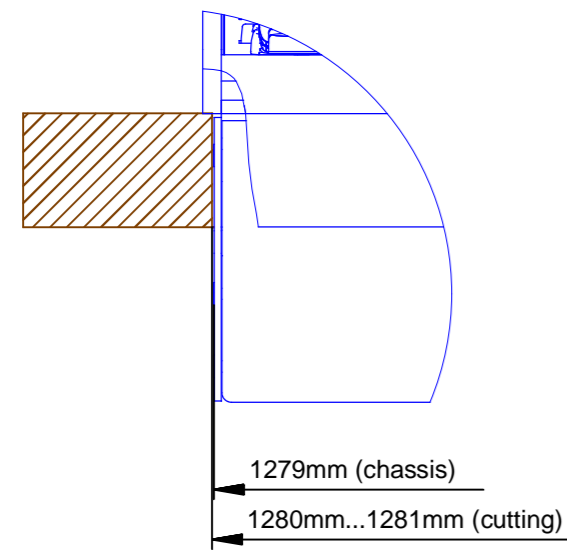

view X, scale 1:2