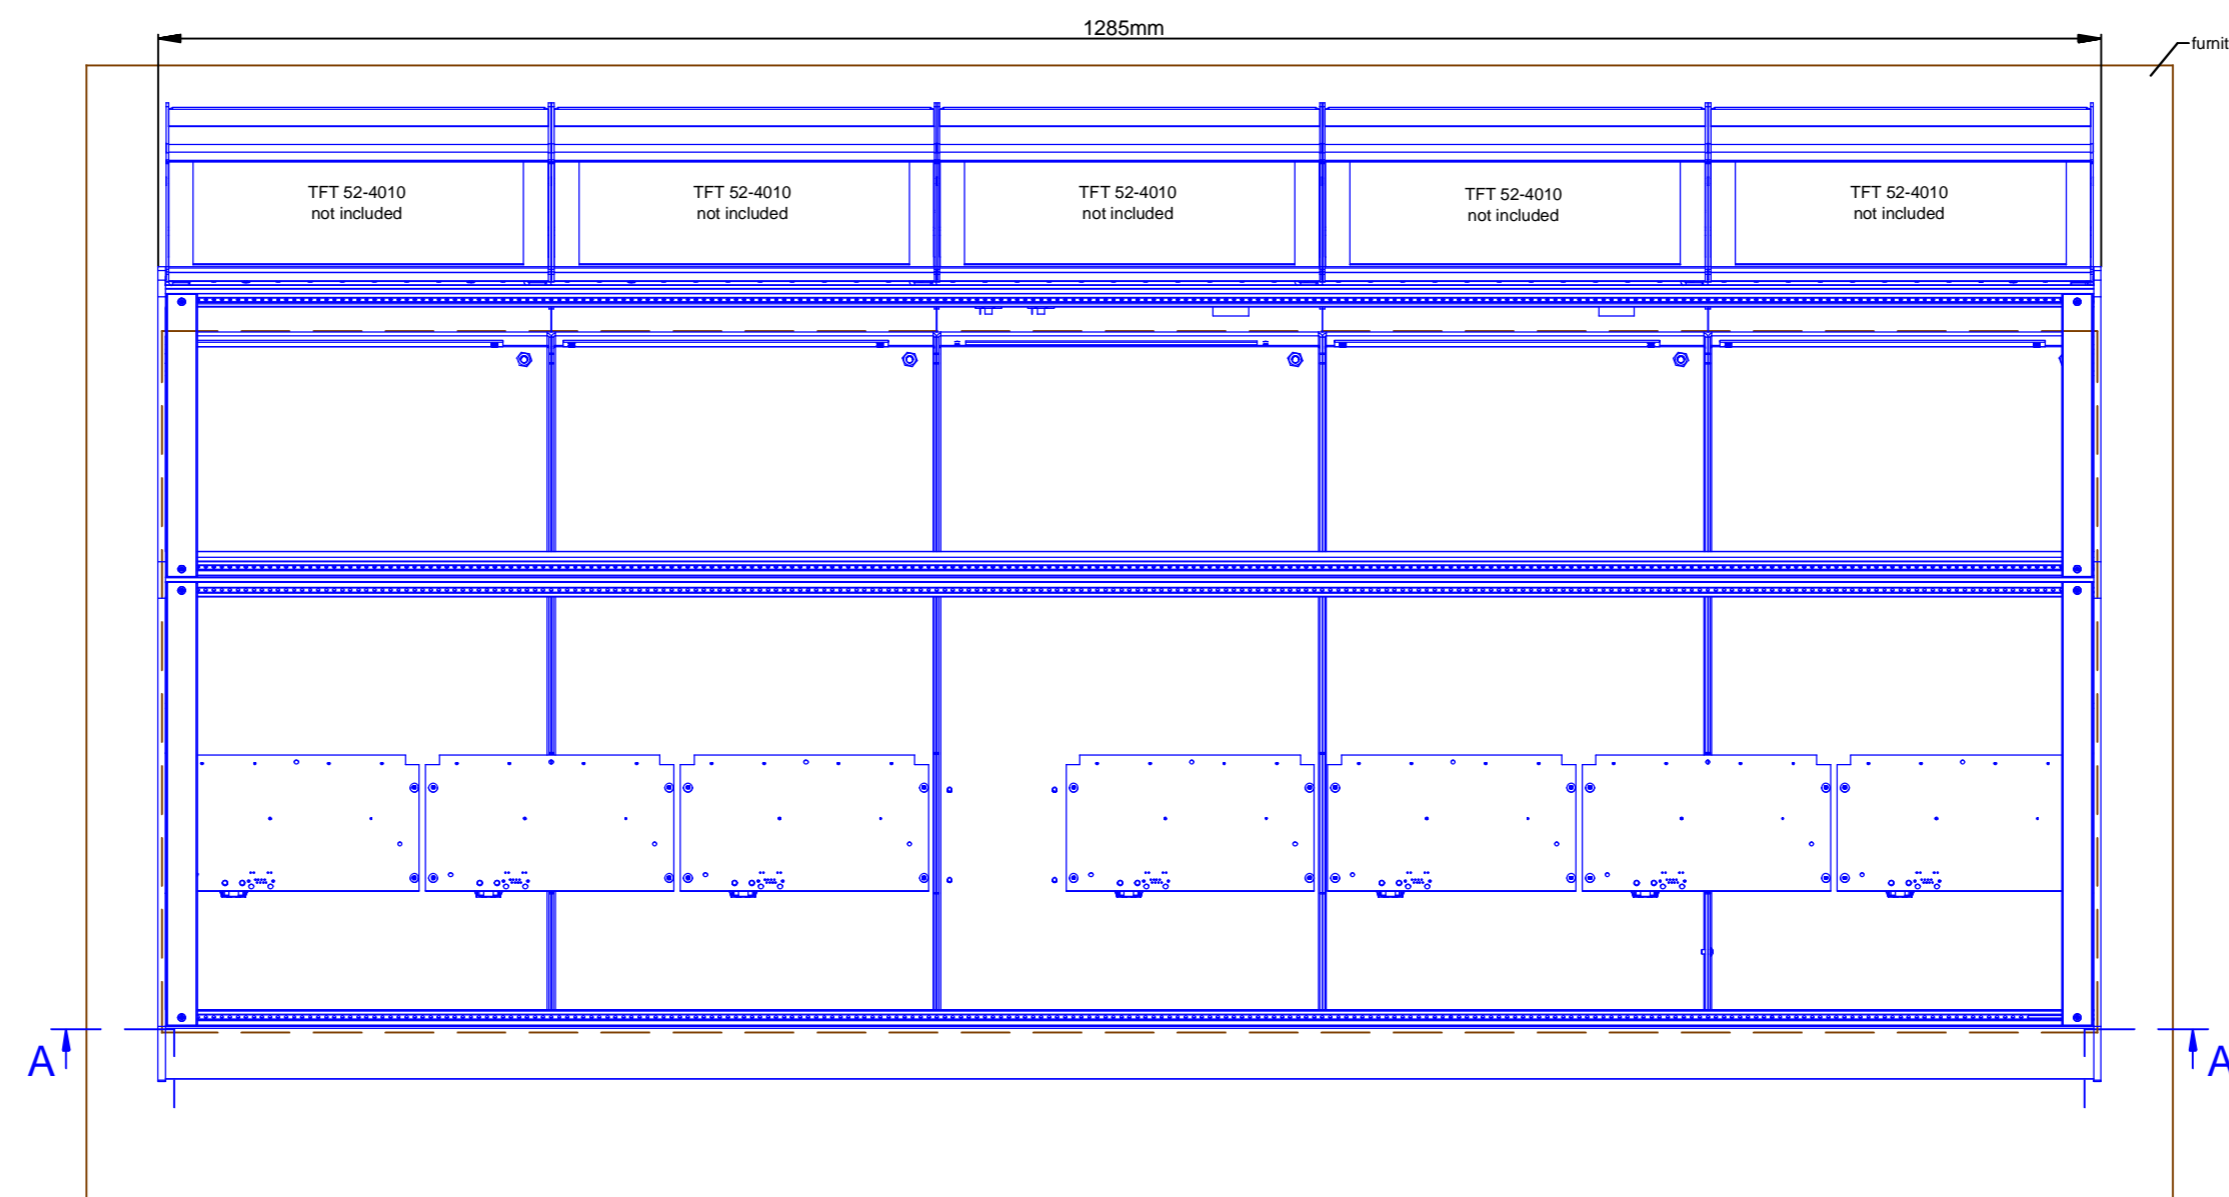

view X, scale 1:2

DHD audio GmbH Haferkonstrasse 5 04129 Leipzig / Germany Phone: +49 341 6897020 Fax: +49 341 6897022 E-mail: dhd@dhd-audio.com Internet: www.dhd-audio.com DHD.audio	Scale: 1:5 (DIN A2)	Dimensions 52/MX L/S-size Console Frame with metal side panels 25+5 positions, L-size 293x42.5mm/ S-size 193x42.5mm	
	Name: Miethling	52-4930E	Page: 2/3
	Date: 30.09.2016		
File: 52-4930e_dimension.dwg