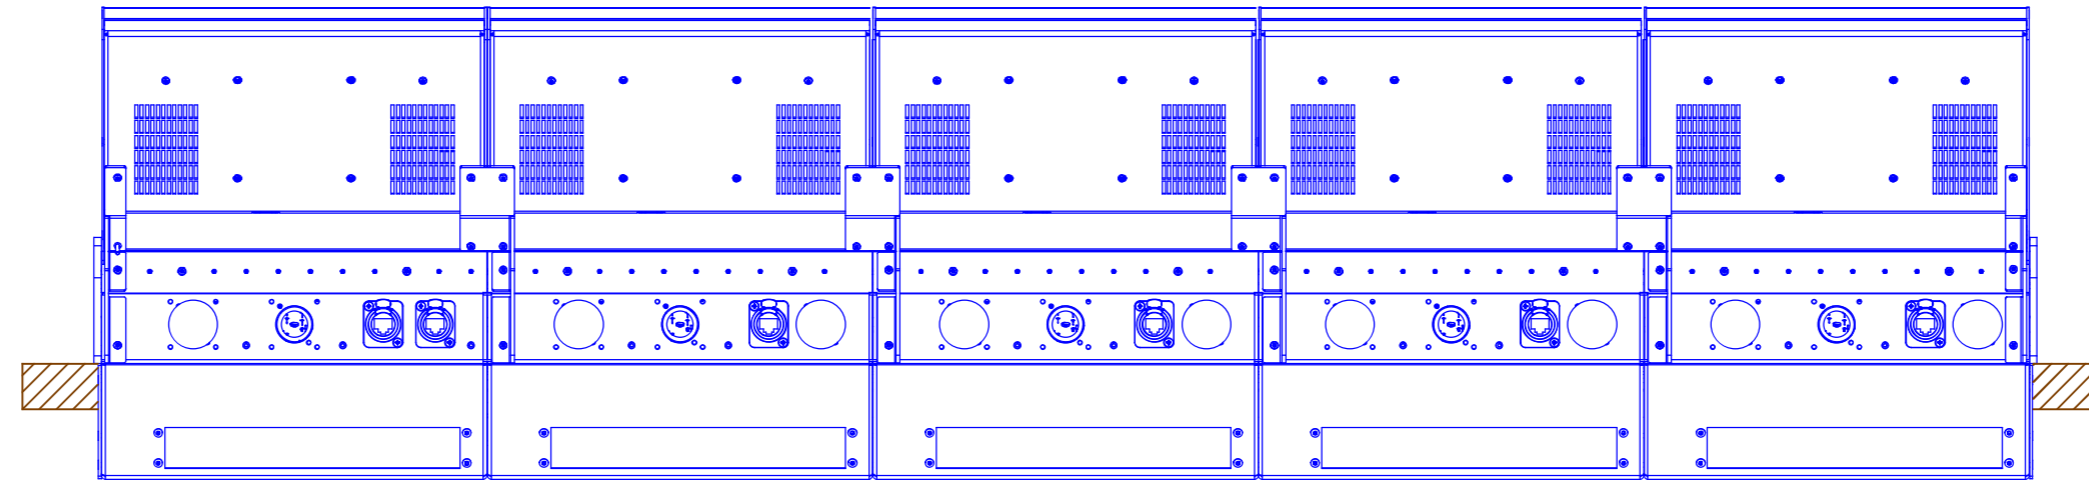

rear view

DHD audio GmbH Haferkonstrasse 5 04129 Leipzig / Germany Phone: +49 341 5897020 Fax: +49 341 5897022 E-mail: dhd@dhd-audio.com Internet: www.dhd-audio.com DHD audio	Scale: 1:5 (DIN A2)	Dimensions 52/MX L/S-size Console Frame with metal side panels 25+5 positions, L-size 293x42.5mm/ S-size 193x42.5mm	Page: 3/3
	Name: Miethling		
	Date: 30.09.2016		
File: 52-4930e_dimension.dwg	52-4930E