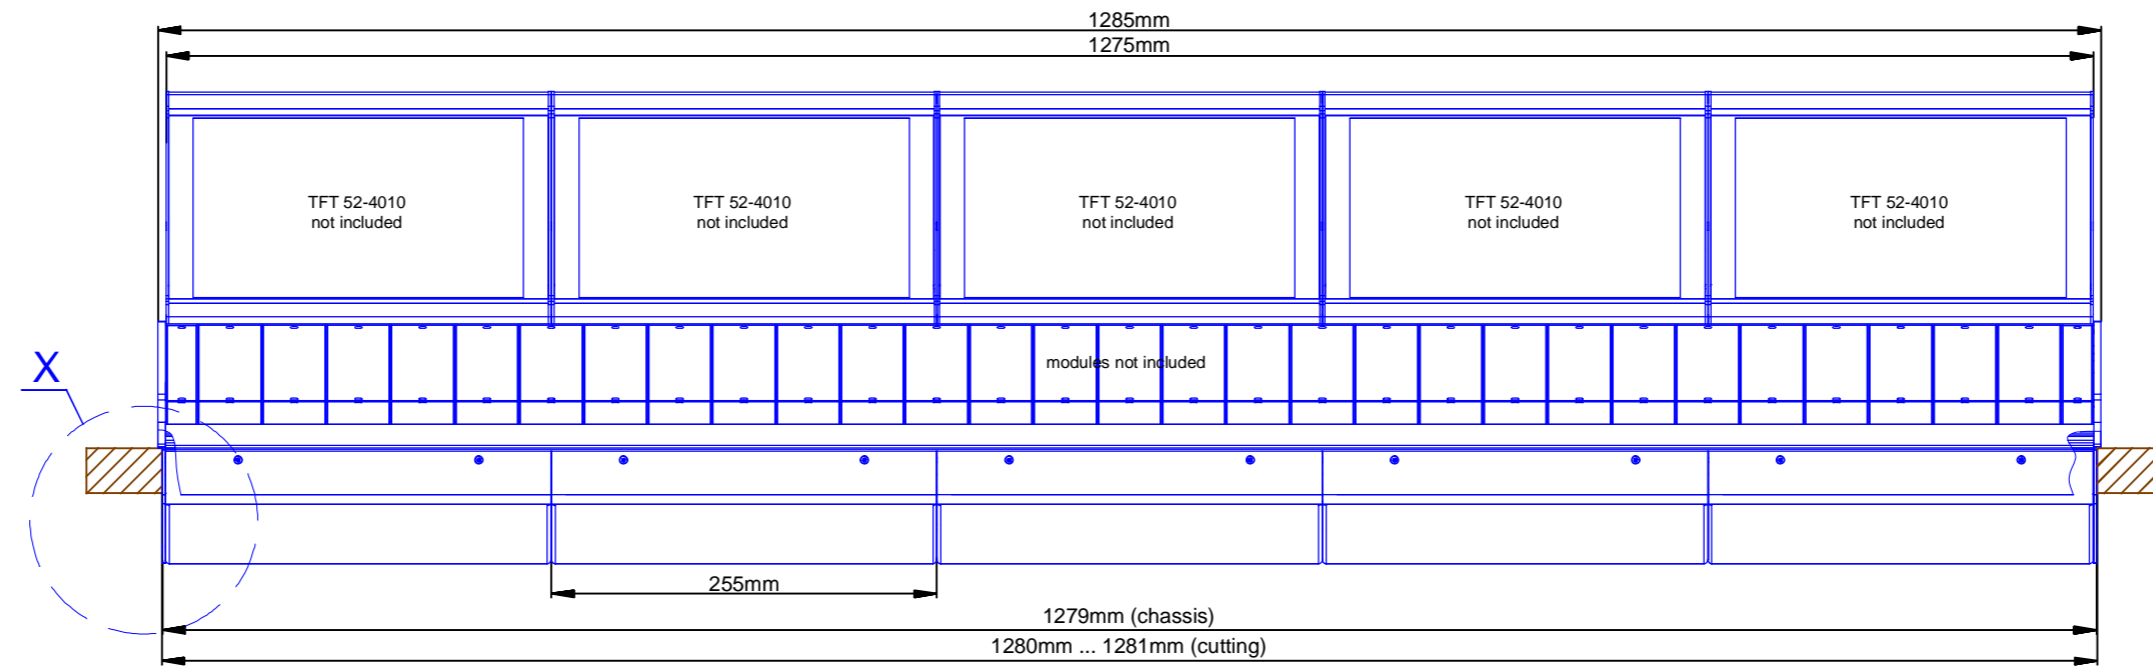

cut A - A

DHD audio GmbH Haferkonstrasse 5 04129 Leipzig / Germany Phone: +49 341 5897020 Fax: +49 341 5897022 E-mail: dhd@dhd-audio.com Internet: www.dhd-audio.com DHD audio	Scale: 1:5 (DIN A2)	Dimensions 52/MX L/S-size Console Frame with metal side panels 25+5 positions, L-size 293x42.5mm/ S-size 193x42.5mm	Page: 3/3
	Name: Miethling		
	Date: 30.09.2016		
File: 52-4930e_dimension.dwg	52-4930E