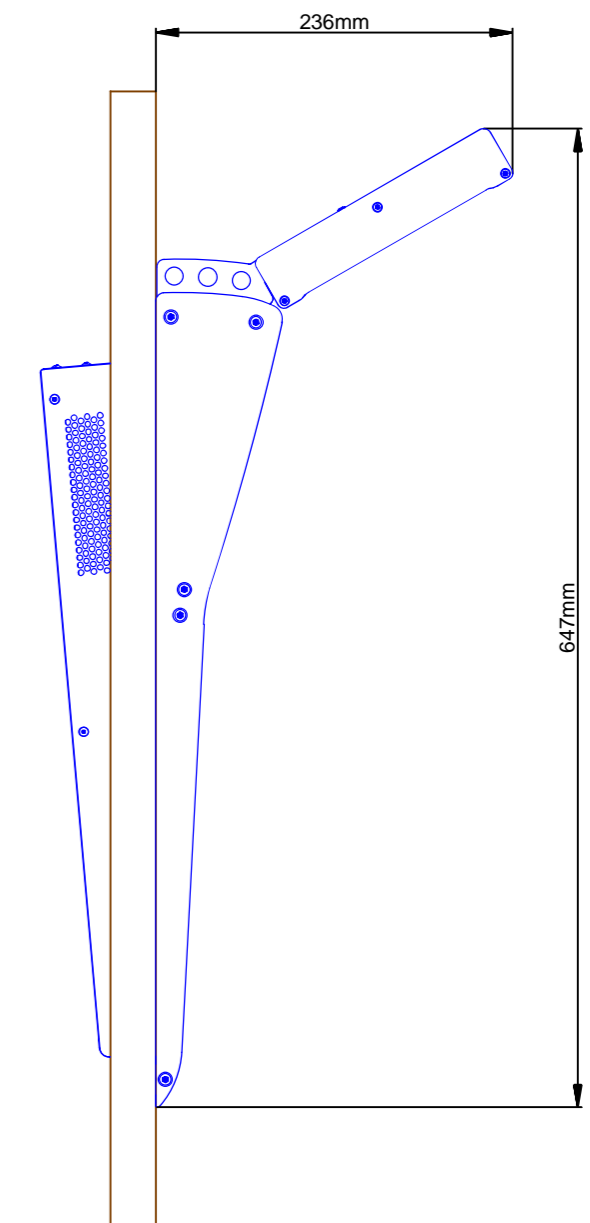

view X, scale 1:2

DHD audio GmbH Haferkonstrasse 5 04129 Leipzig / Germany Phone: +49 341 6897020 Fax: +49 341 6897022 E-mail: dhd@dhd-audio.com Internet: www.dhd-audio.com DHD.audio	Scale: 1:5 (DIN A2)	Dimensions 52/MX L/S-size Console Frame with metal side panels 25+5 positions, L-size 293x42.5mm/ S-size 193x42.5mm	
	Name: Miethling	52-4930E	Page: 2/3
	Date: 30.09.2016		
File: 52-4930e_dimension.dwg