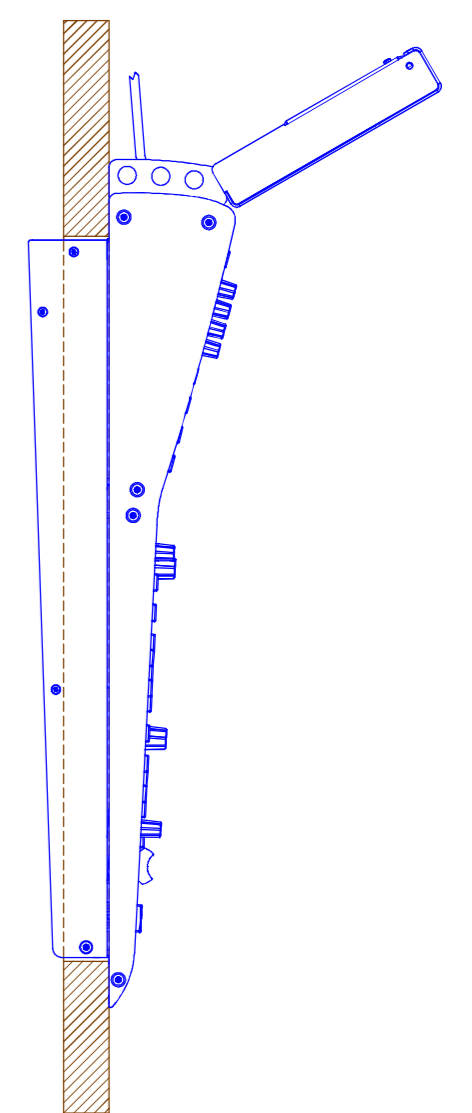

cut A - A

DHD
Deubner Hoffmann Digital GmbH
Halberkornstrasse 5
04129 Leipzig / Germany
Phone: +49 341 5897020
Fax: +49 341 5897022
E-mail: dhd@dhd-audio.com
Internet: www.dhd-audio.com

Name: Miethling
Date: 17.01.2013
File: 52-4928c_dimension.dwg

Scale: 1:5 (DIN A2)	Dimension 52/MX L/S-size Console Frame 28 positions + gaps, L-size 293x42.5mm/ S-size 193x42.5mm	
	52-4928B / 52-4928C	Page: 2/2