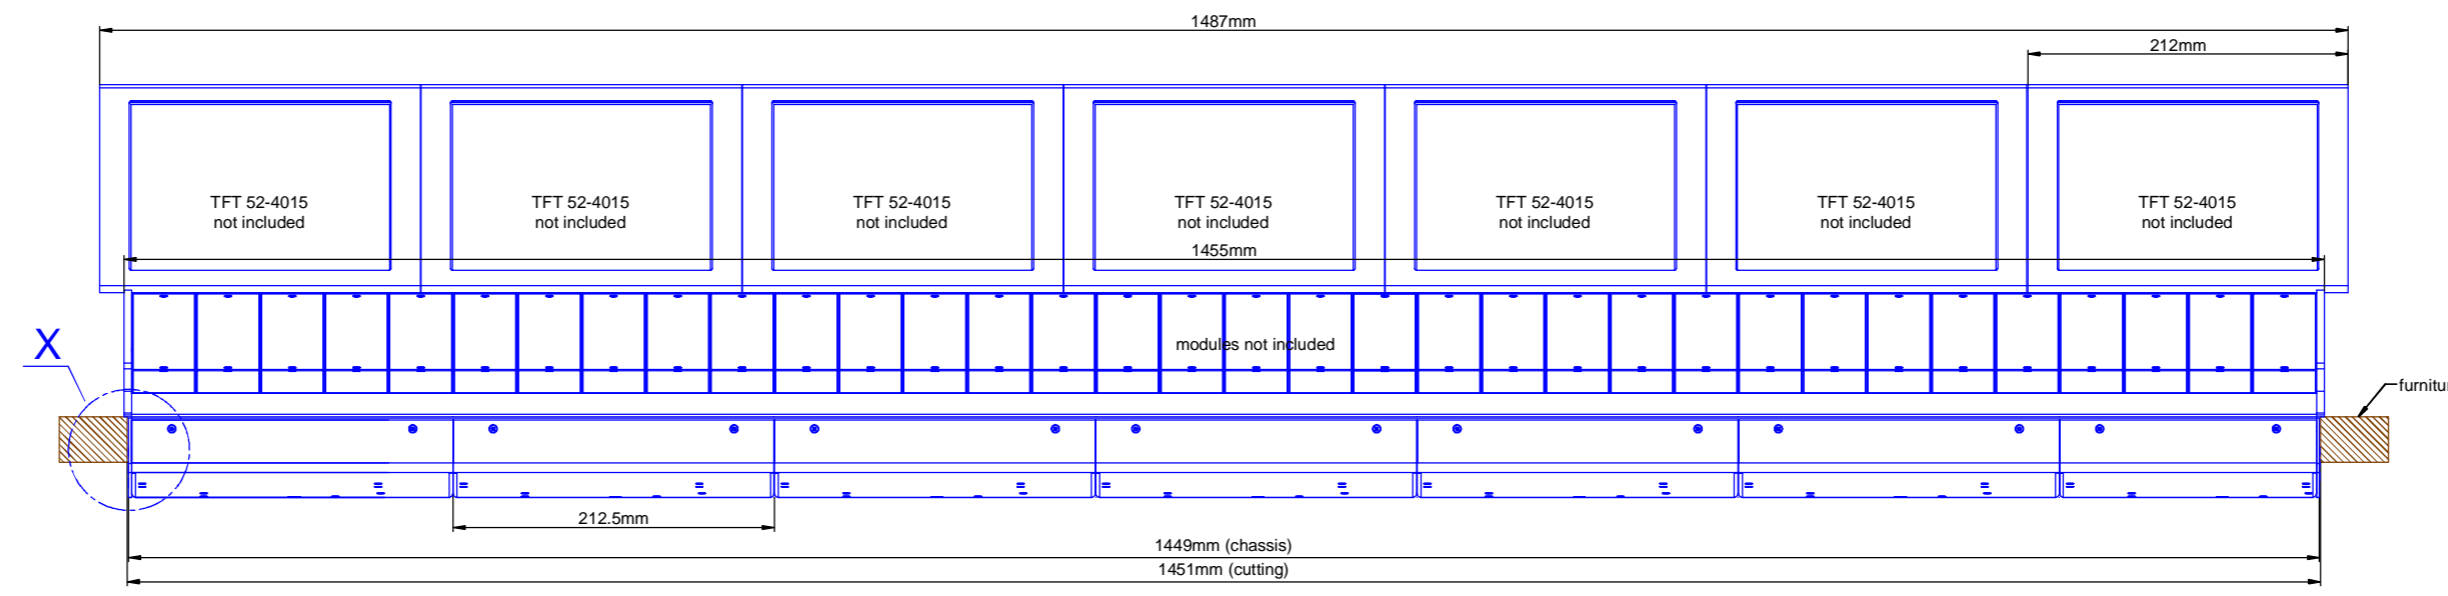

cut A - A

DHD
Deubner Hoffmann Digital GmbH
Halberkornstrasse 5
04129 Leipzig / Germany
Phone: +49 341 5897020
Fax: +49 341 5897022
E-mail: dhd@dhd-audio.com
Internet: www.dhd-audio.com

Name: Miethling
Date: 17.01.2013
File: 52-4928c_dimension.dwg

Scale: 1:5 (DIN A2)	Dimension 52/MX L/S-size Console Frame 28 positions + gaps, L-size 293x42.5mm/ S-size 193x42.5mm	
	52-4928B / 52-4928C	Page: 2/2