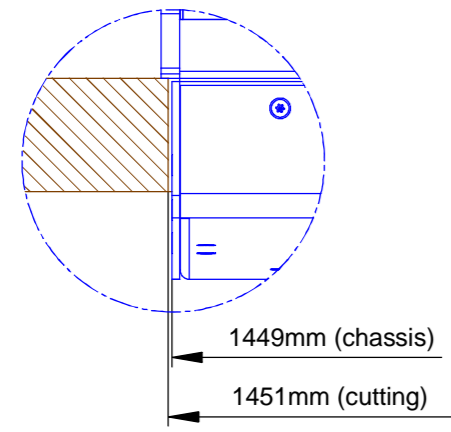

view X, scale 1:2