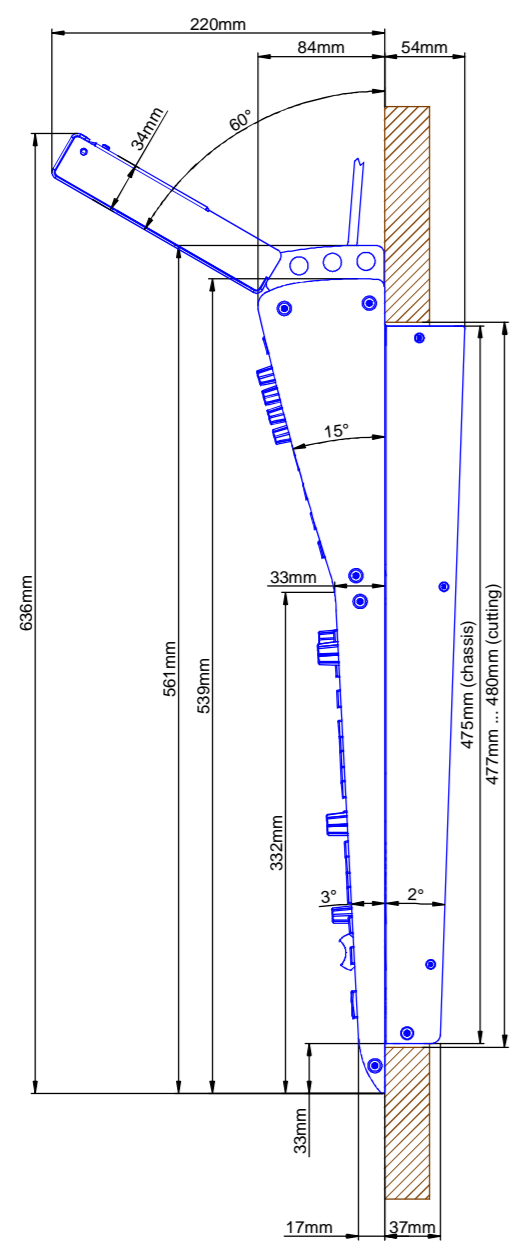

DHD
Deubner Hoffmann Digital GmbH
Halberkornstrasse 5
04129 Leipzig / Germany
Phone: +49 341 5897020
Fax: +49 341 5897022
E-mail: dhd@dhd-audio.com
Internet: www.dhd-audio.com

Name: Miethling
Date: 17.01.2013
File: 52-4928c_dimension.dwg

Scale: 1:5 (DIN A2)	Dimension 52/MX L/S-size Console Frame 28 positions + gaps, L-size 293x42.5mm/ S-size 193x42.5mm	
	52-4928B / 52-4928C	Page: 2/2