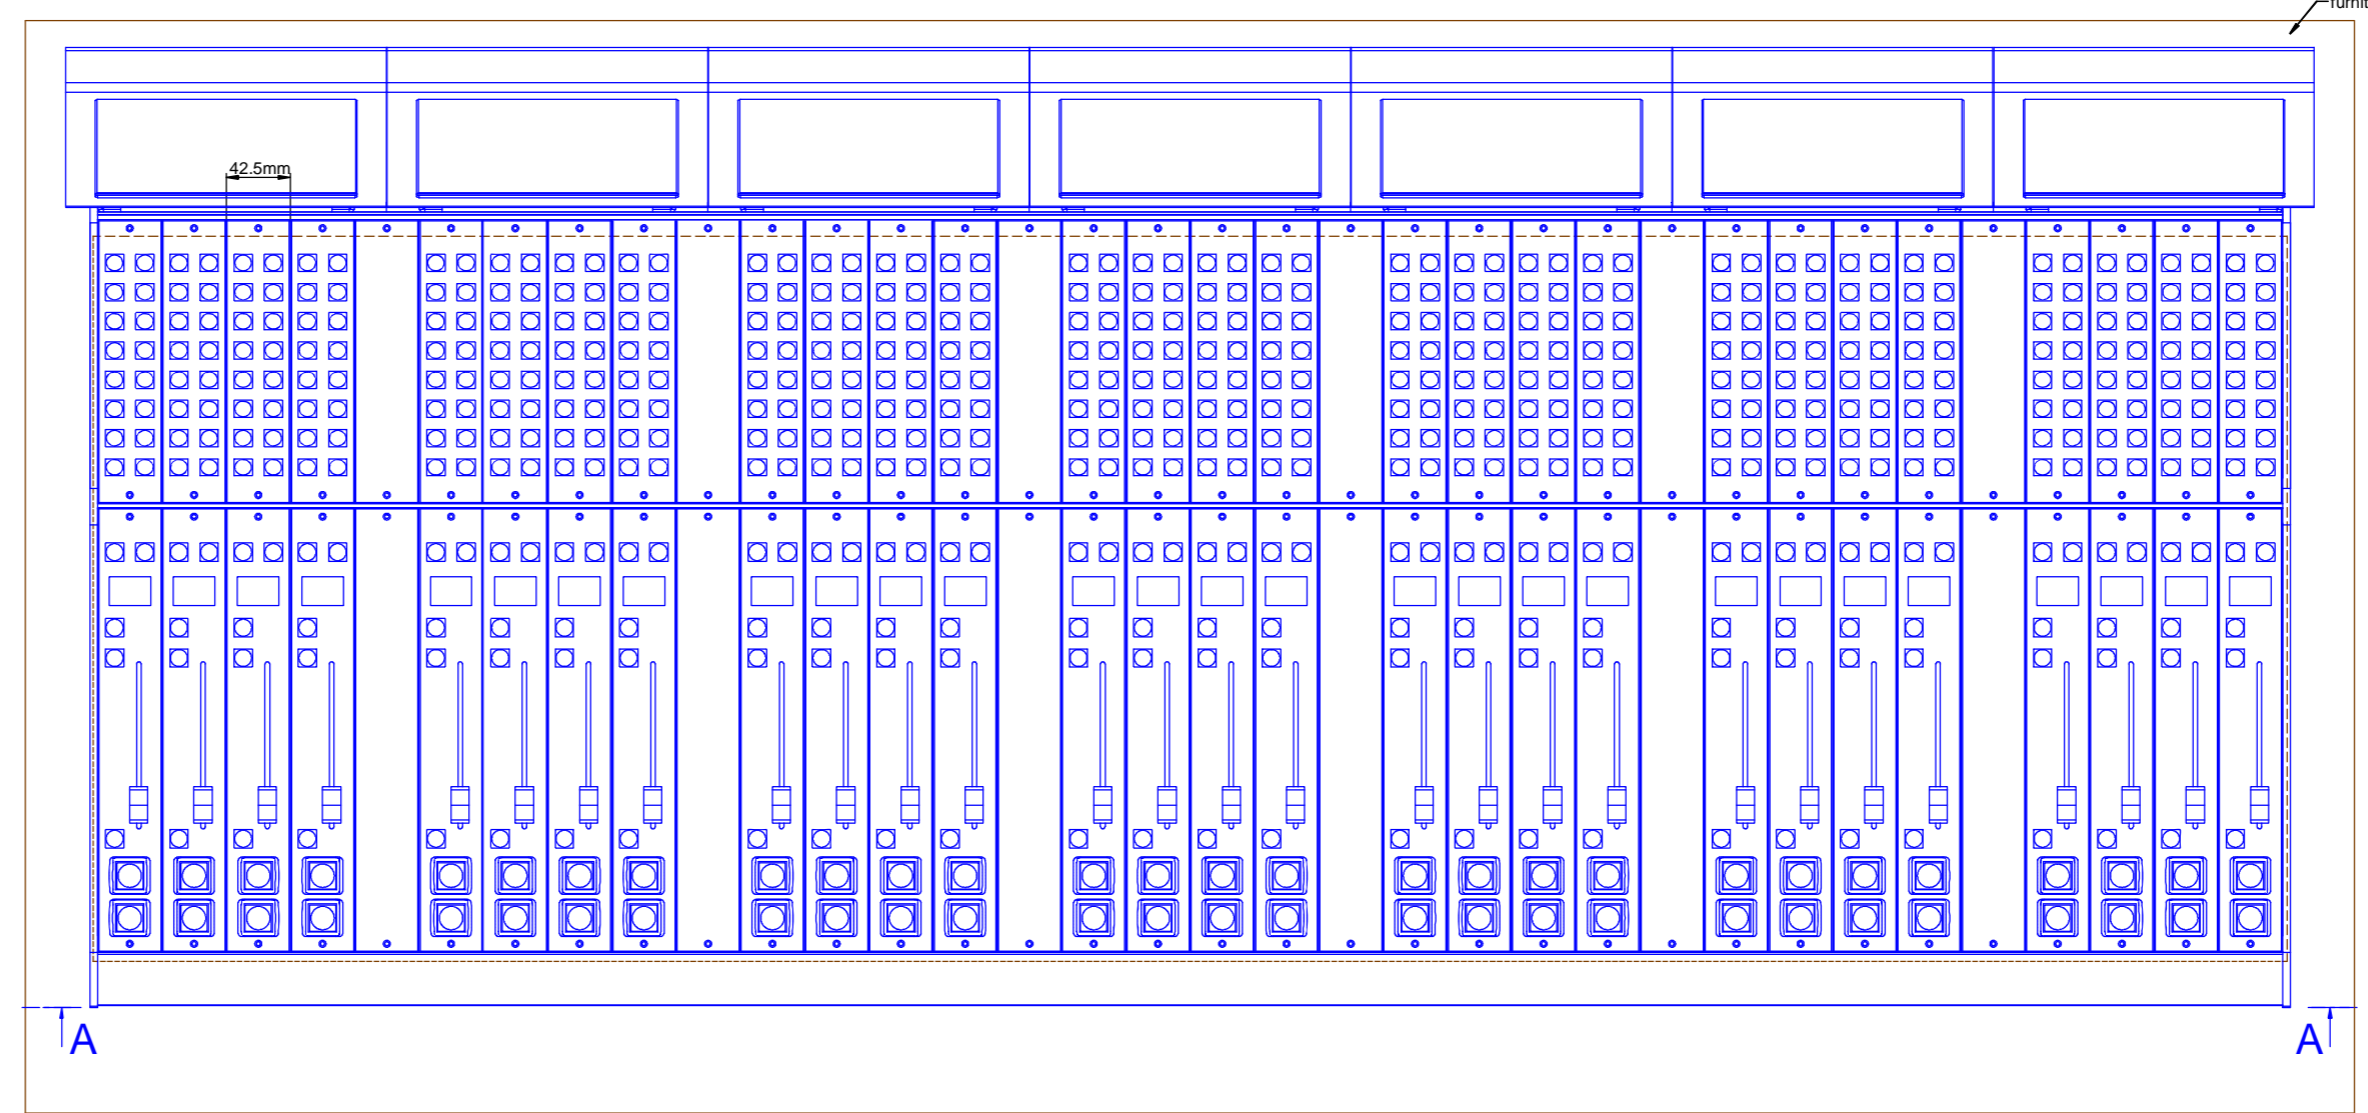

cut A - A

DHD
Deubner Hoffmann Digital GmbH
Halberkornstrasse 5
04129 Leipzig / Germany
Phone: +49 341 5897020
Fax: +49 341 5897022
E-mail: dhd@dhd-audio.com
Internet: www.dhd-audio.com

Name: Miethling
Date: 17.01.2013
File: 52-4928c_dimension.dwg

Scale: 1:5 (DIN A2)	Dimension 52/MX L/S-size Console Frame 28 positions + gaps, L-size 293x42.5mm/ S-size 193x42.5mm	
	52-4928B / 52-4928C	Page: 2/2