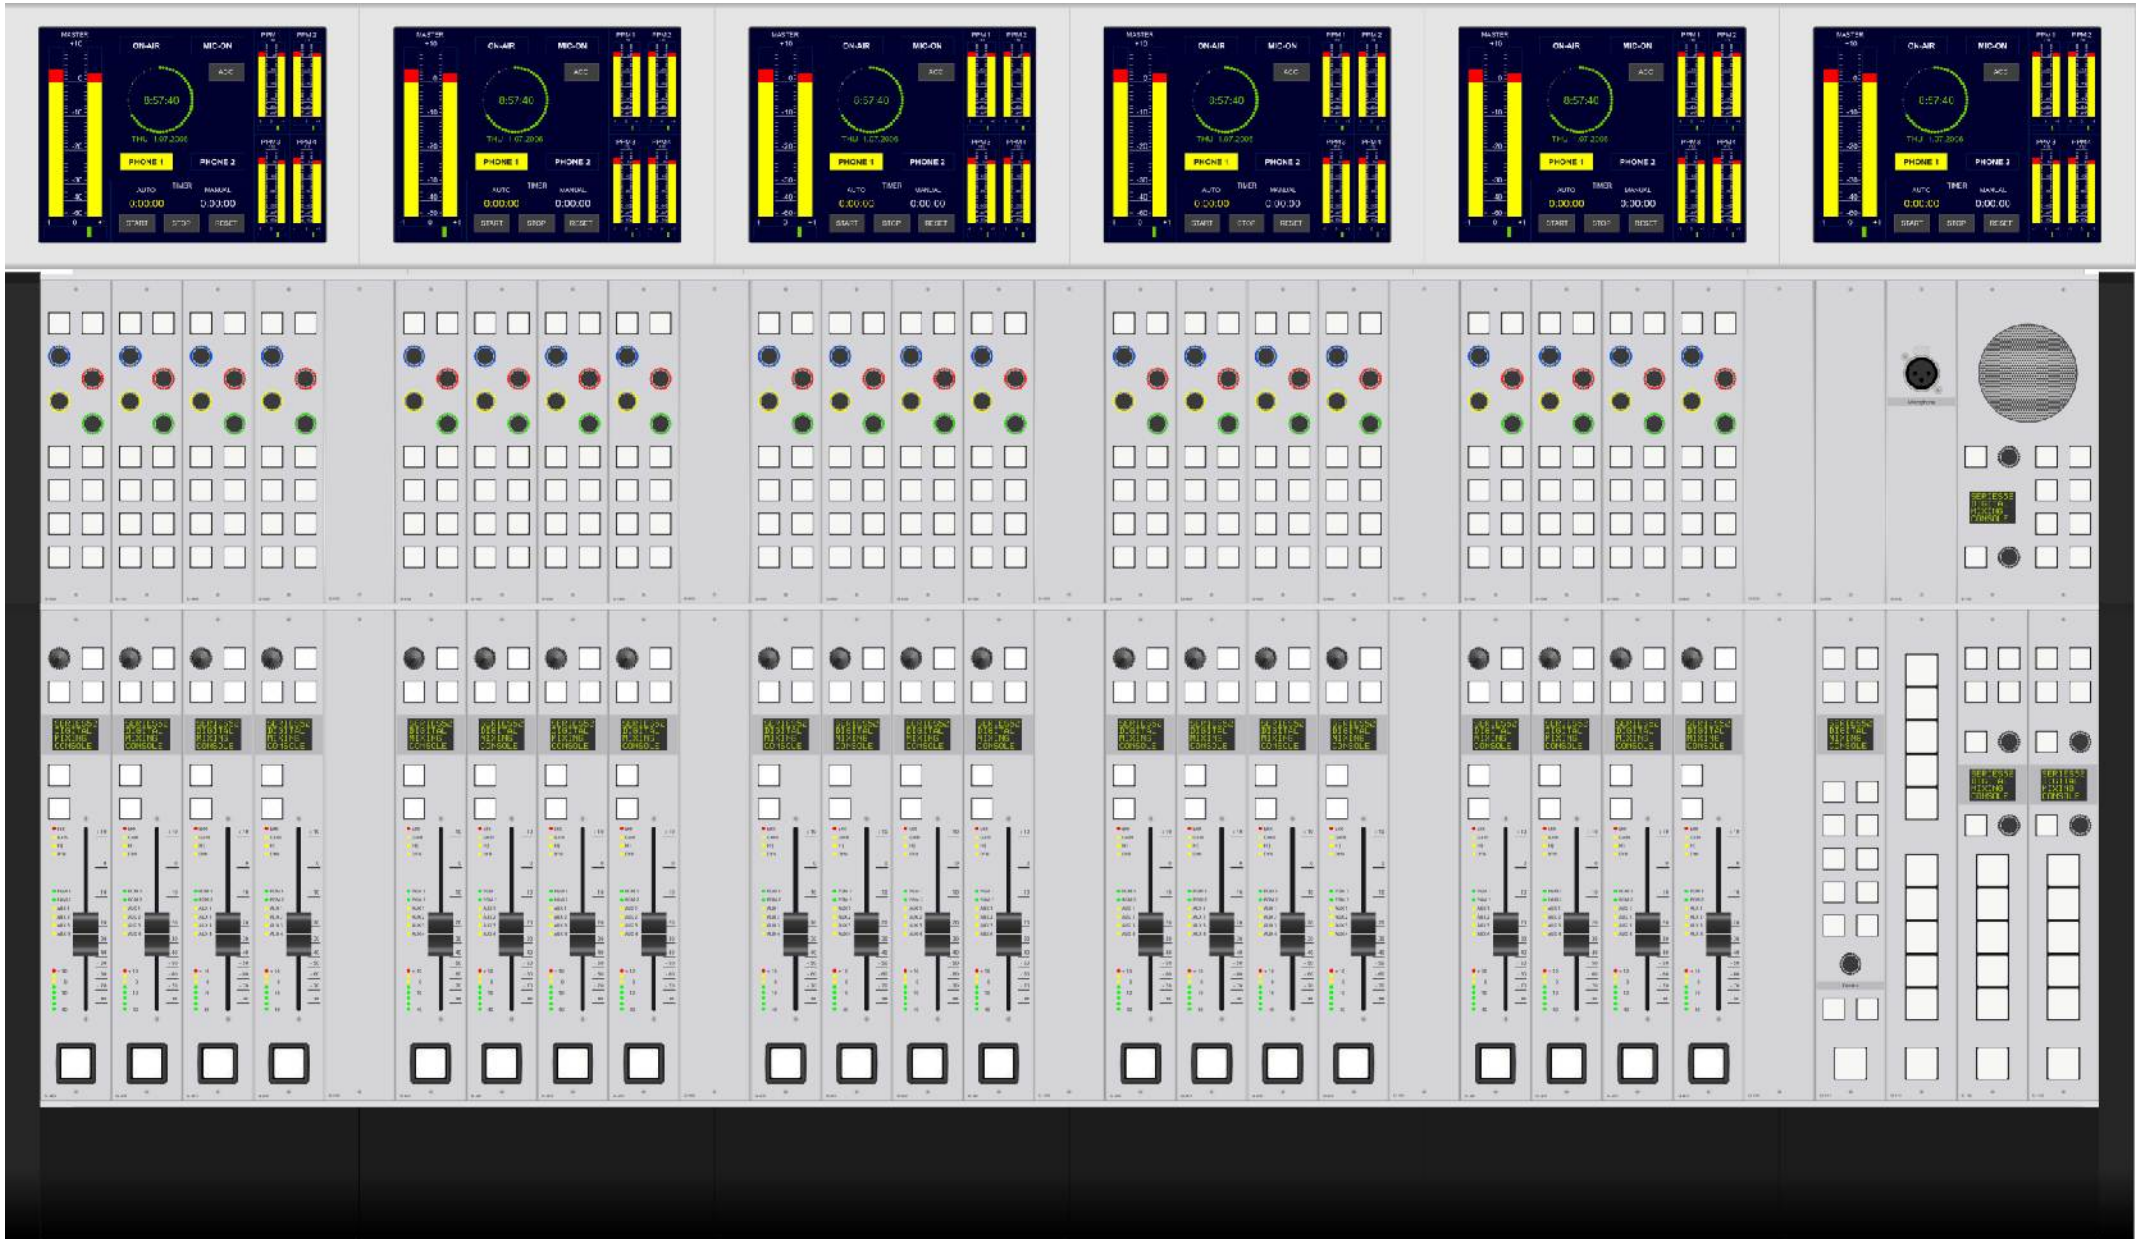

52-4924 - 20 Fader, TFT Console 52/MX - Example

Specifications and design are subject to change without notice.

The content of this document is for information only. The information presented in this document does not form part of any quotation or contract, is believed to be accurate and reliable and may be changed without notice. No liability will be accepted by the publisher for any consequence of its use. Publication thereof does neither convey nor imply any license under patent- or other industrial or intellectual property rights.