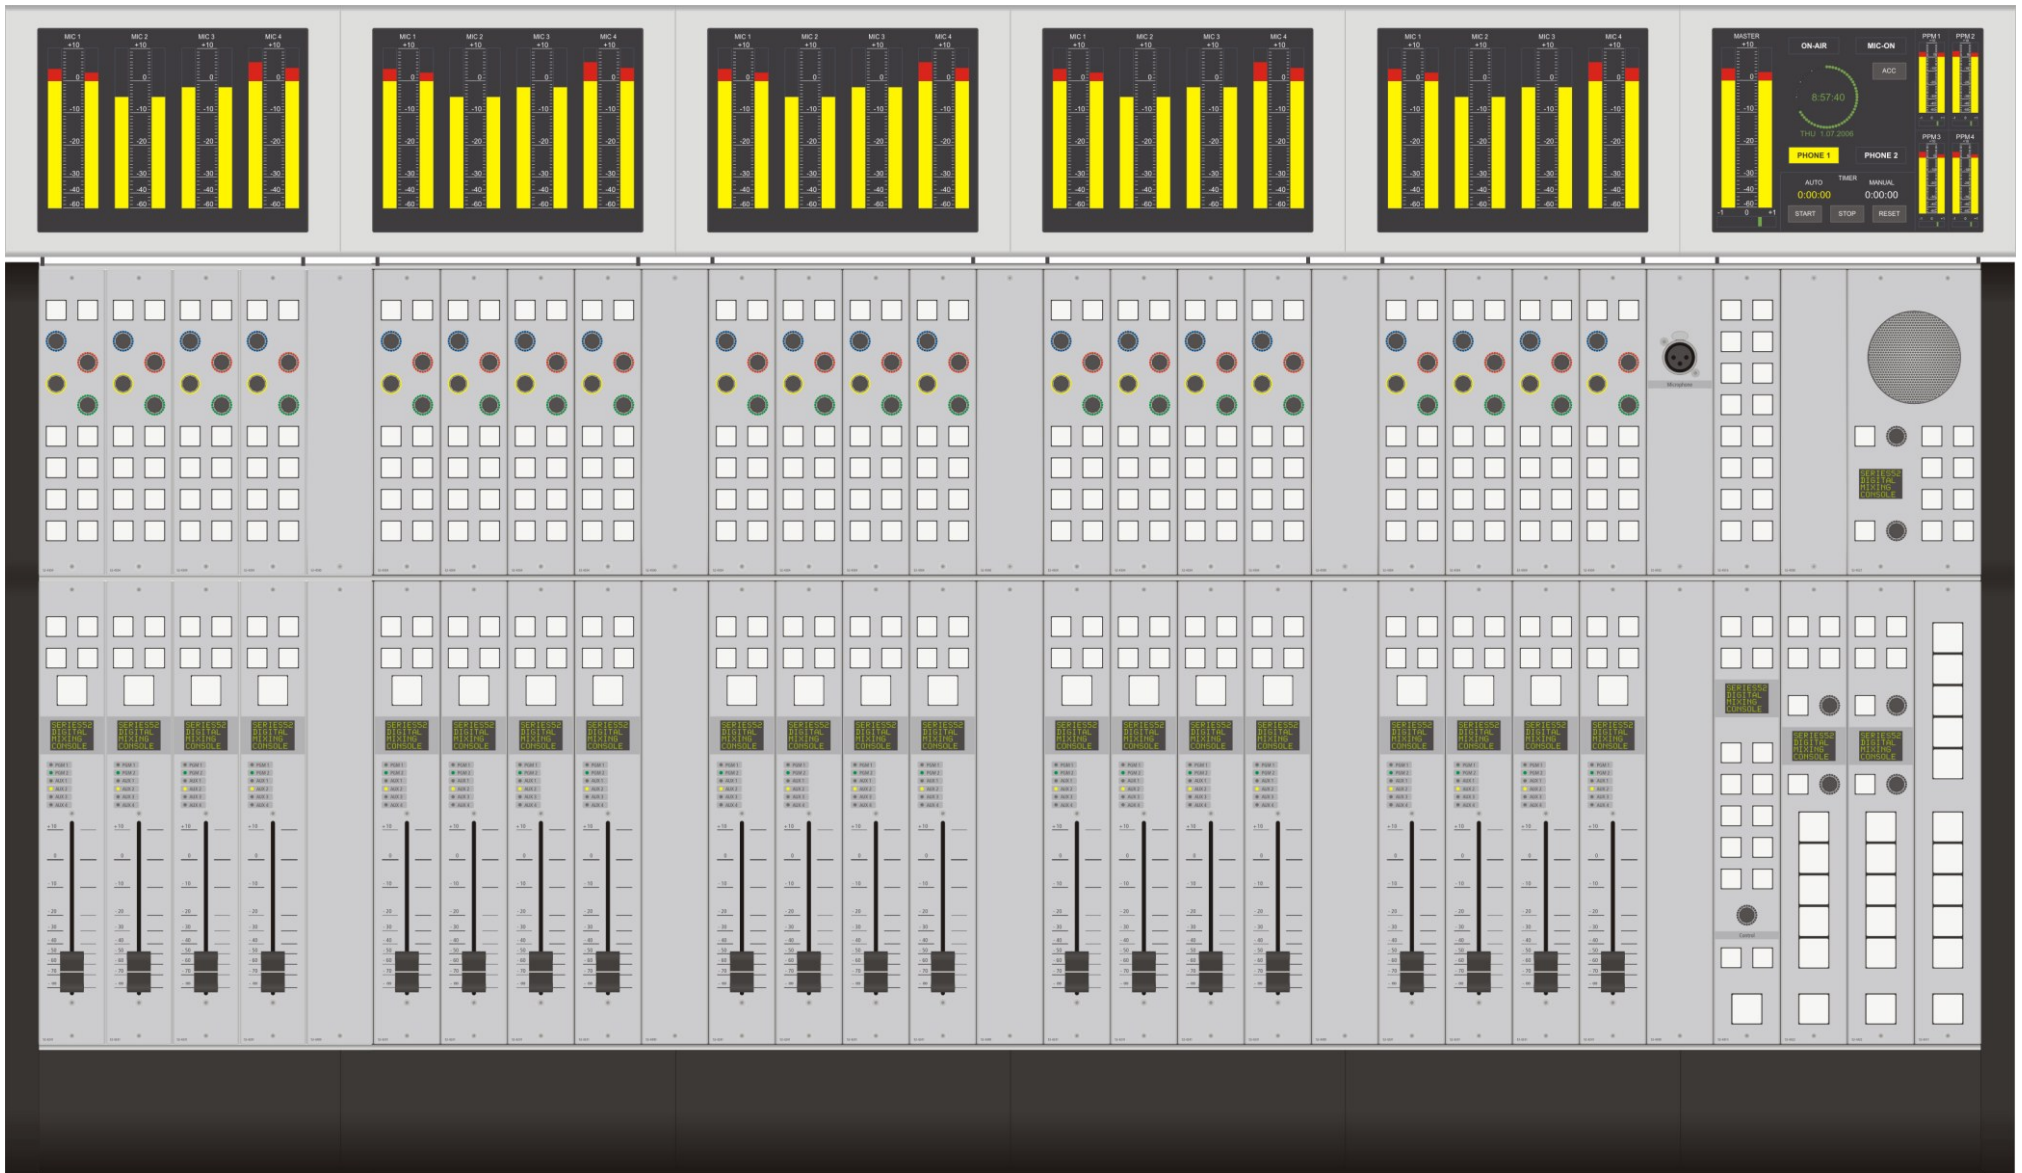

52-4924 - 20 Fader, TFT Console 52/MX - Example

Specifications and design are subject to change without notice.

The content of this document is for information only. The information presented in this document does not form part of any quotation or contract, is believed to be accurate and reliable and may be changed without notice. No liability will be accepted by the publisher for any consequence of its use. Publication thereof does neither convey nor imply any license under patent- or other industrial or intellectual property rights.