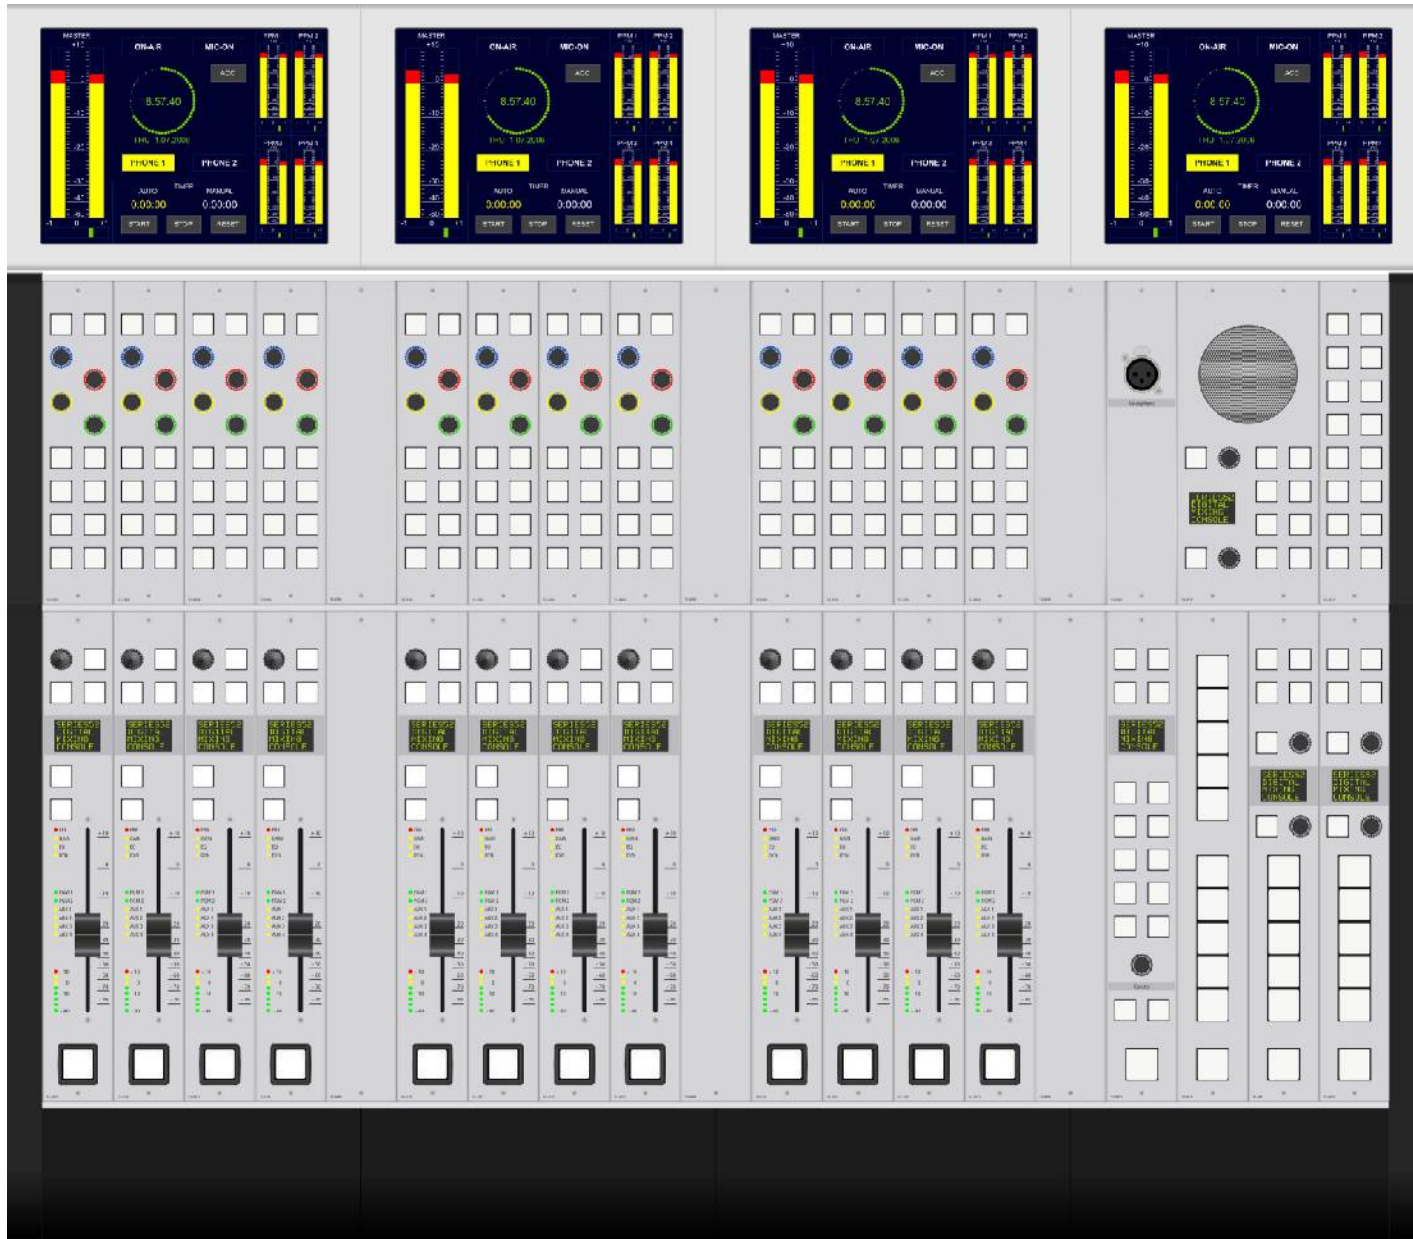

# 52-4916 - 12 Fader, TFT Console 52/MX - Example

Specifications and design are subject to change without notice.

The content of this document is for information only. The information presented in this document does not form part of any quotation or contract, is believed to be accurate and reliable and may be changed without notice. No liability will be accepted by the publisher for any consequence of its use. Publication thereof does neither convey nor imply any license under patent- or other industrial or intellectual property rights.