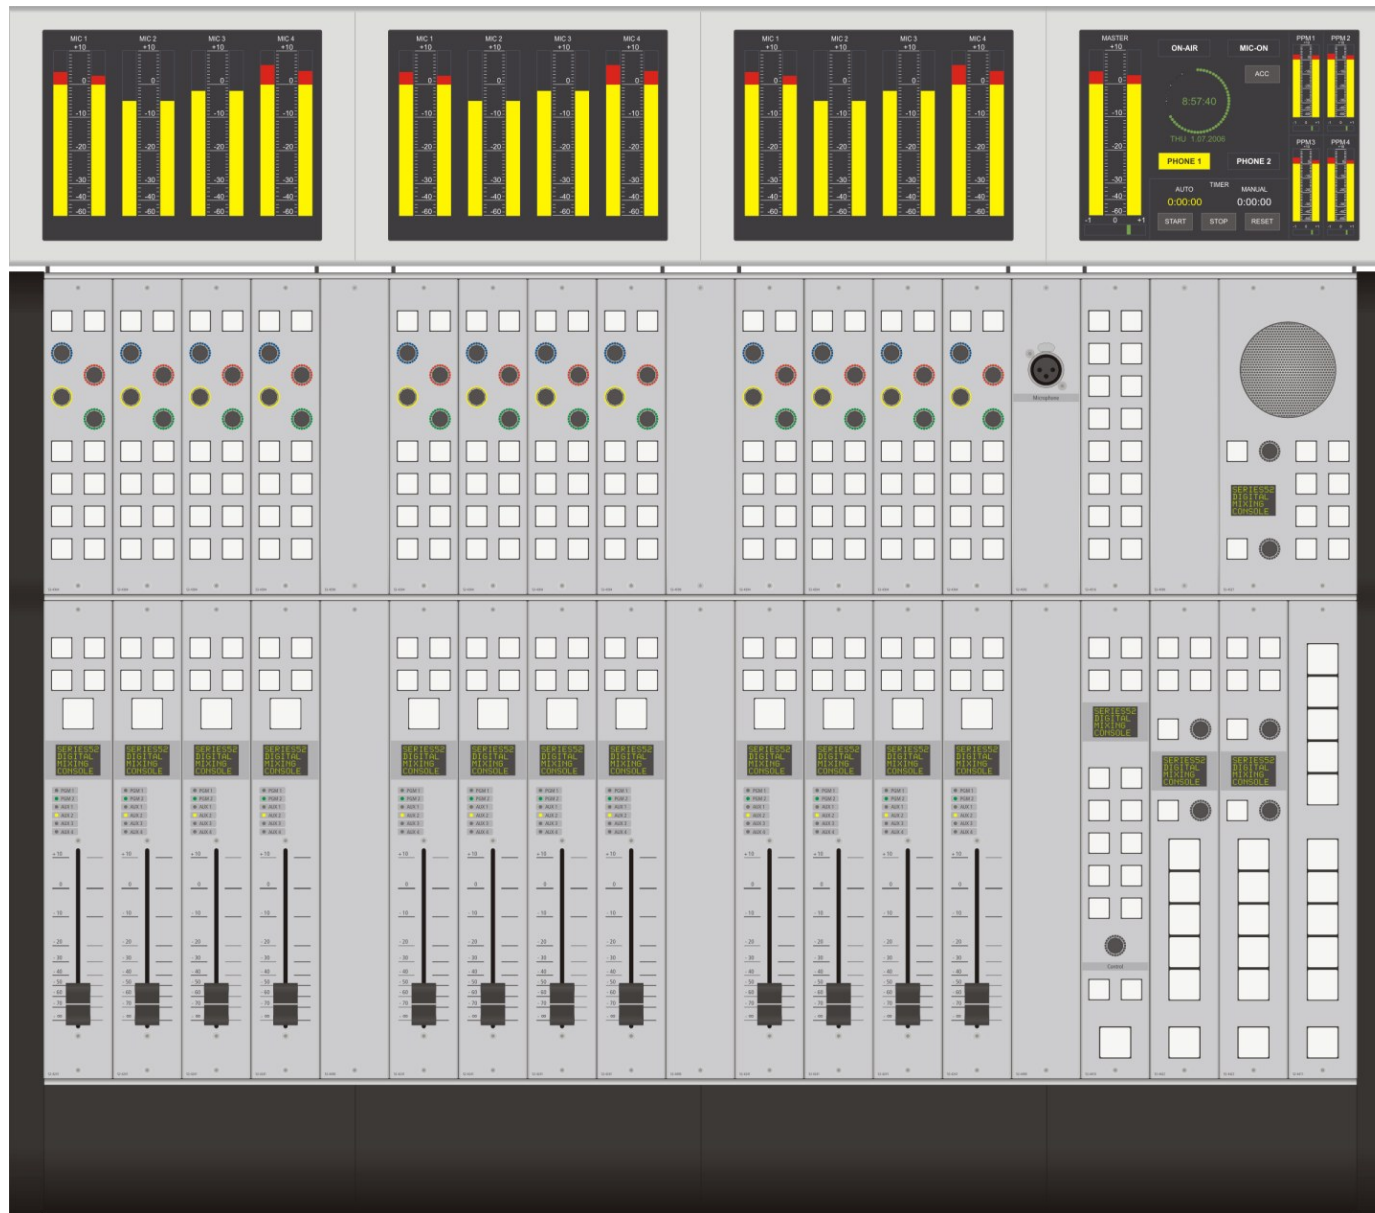

52-4916 - 12 Fader, TFT Console 52/MX - Example

Specifications and design are subject to change without notice.

The content of this document is for information only. The information presented in this document does not form part of any quotation or contract, is believed to be accurate and reliable and may be changed without notice. No liability will be accepted by the publisher for any consequence of its use. Publication thereof does neither convey nor imply any license under patent- or other industrial or intellectual property rights.