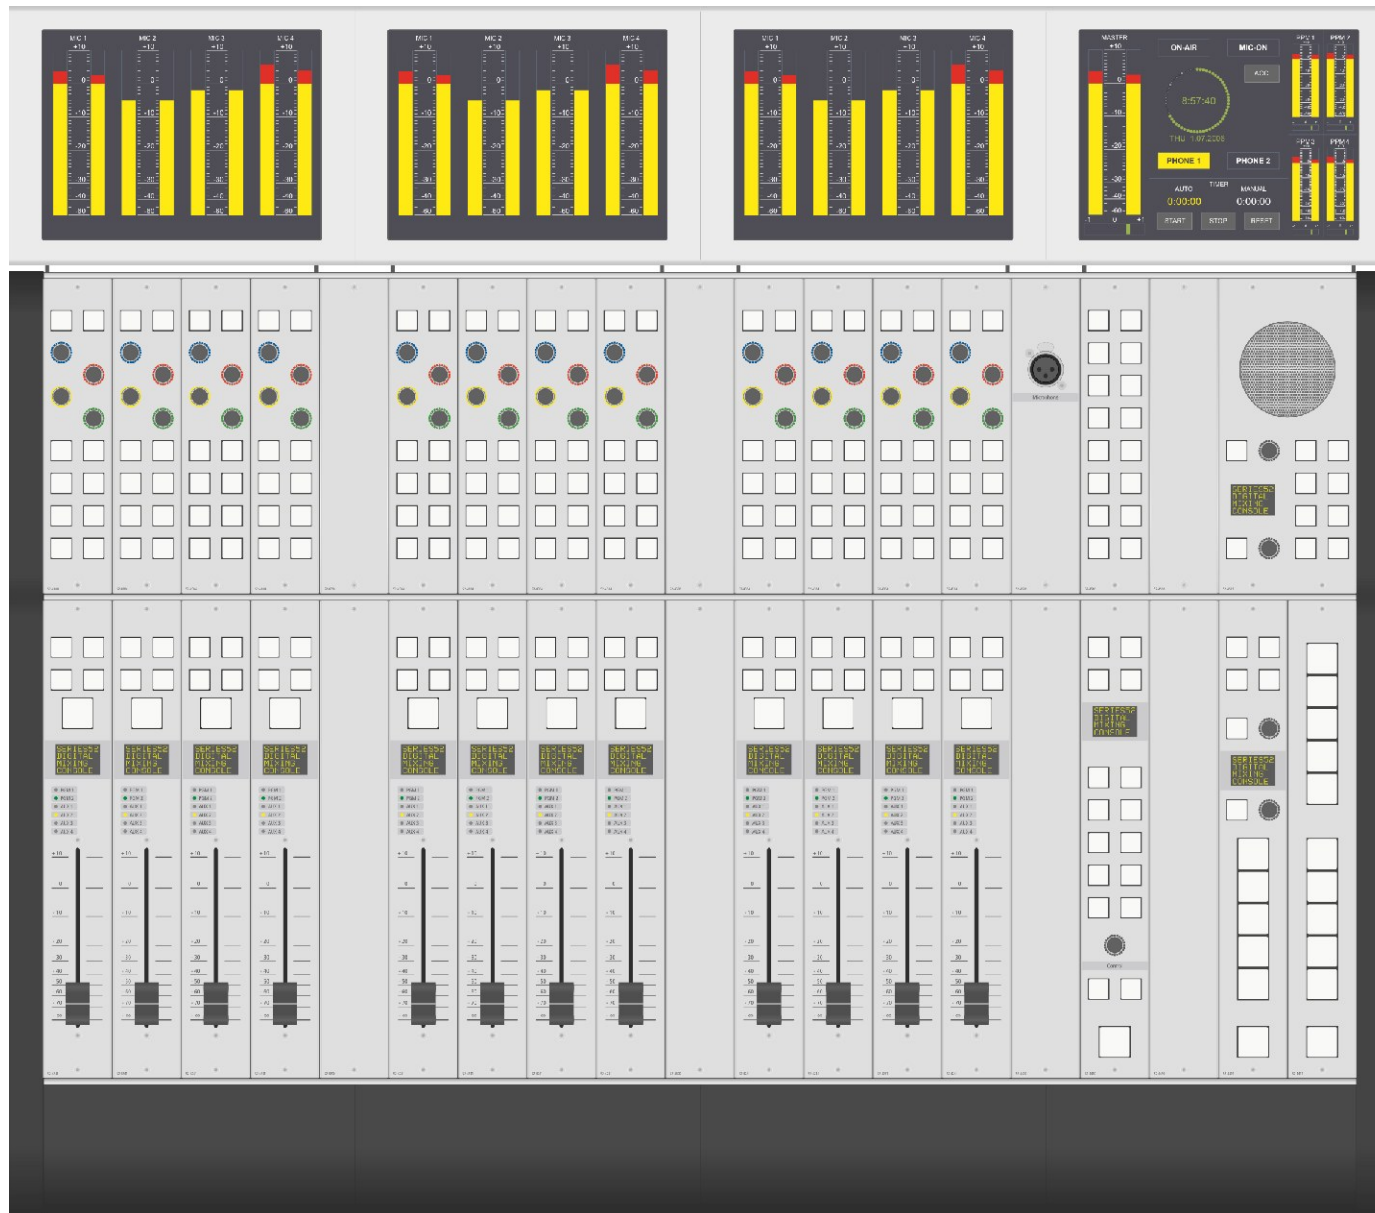

# 52-4916 - 12 Fader, TFT Console 52/MX - Example

Specifications and design are subject to change without notice.

The content of this document is for information only. The information presented in this document does not form part of any quotation or contract, is believed to be accurate and reliable and may be changed without notice. No liability will be accepted by the publisher for any consequence of its use. Publication thereof does neither convey nor imply any license under patent- or other industrial or intellectual property rights.