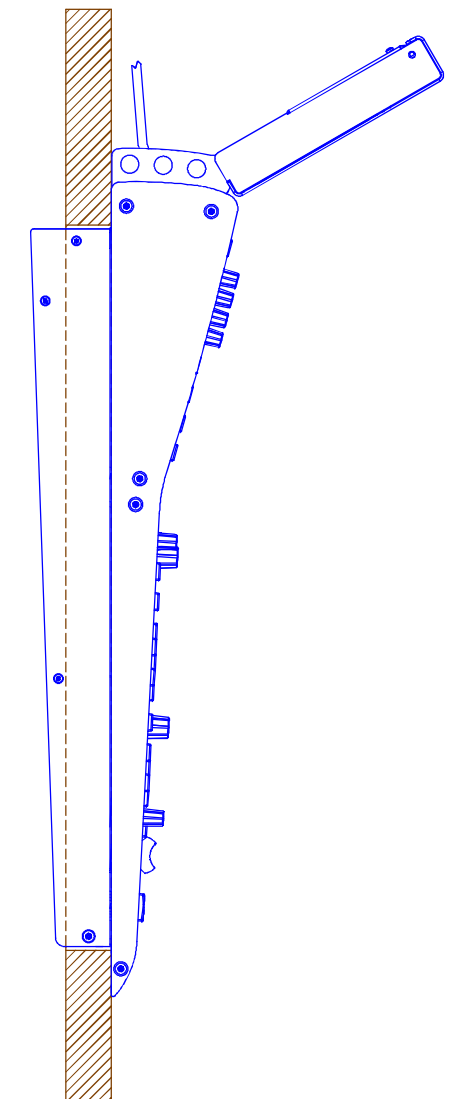

Cutout for Console Frame of Mixing Console 52/MX.
For dimensions of Console Frame, see next page!

 <p>DHD Deubner Hoffmann Digital GmbH Haferkornstrasse 5 04129 Leipzig / Germany Phone: +49 341 5897020 Fax: +49 341 5897022 E-mail: dhd@dhd-audio.com Internet: www.dhd-audio.com</p>	<p>Scale: 1:5 (DIN A4)</p>		
<p>Dimensions cutout for Console Frame of Mixing Consoles 52/MX</p>			
<p>Name: Miethling</p>	<p>52-4908B / 52-4908C</p>		<p>Page:</p>
<p>Date: 17.01.2013</p>			<p>1/2</p>
<p>File: 52-4908c_dimension.dwg</p>			

view X, scale 1:2

cut A - A

Specifications and design are subject to change without notice. The content of this document is for information only. The information presented in this document does not form part of any quotation or contract, is believed to be accurate and reliable and may be changed without notice. No liability will be accepted by the publisher for any consequence of its use. Publication thereof does neither convey nor imply any license under patent- or other industrial or intellectual property rights.

Scale: 1:5 (DIN A3)

Dimension 52/MX L/S-size Console Frame
 8 positions + gaps, L-size 293x42.5mm/ S-size 193x42.5mm

52-4908B / 52-4908C

Page: 2/2