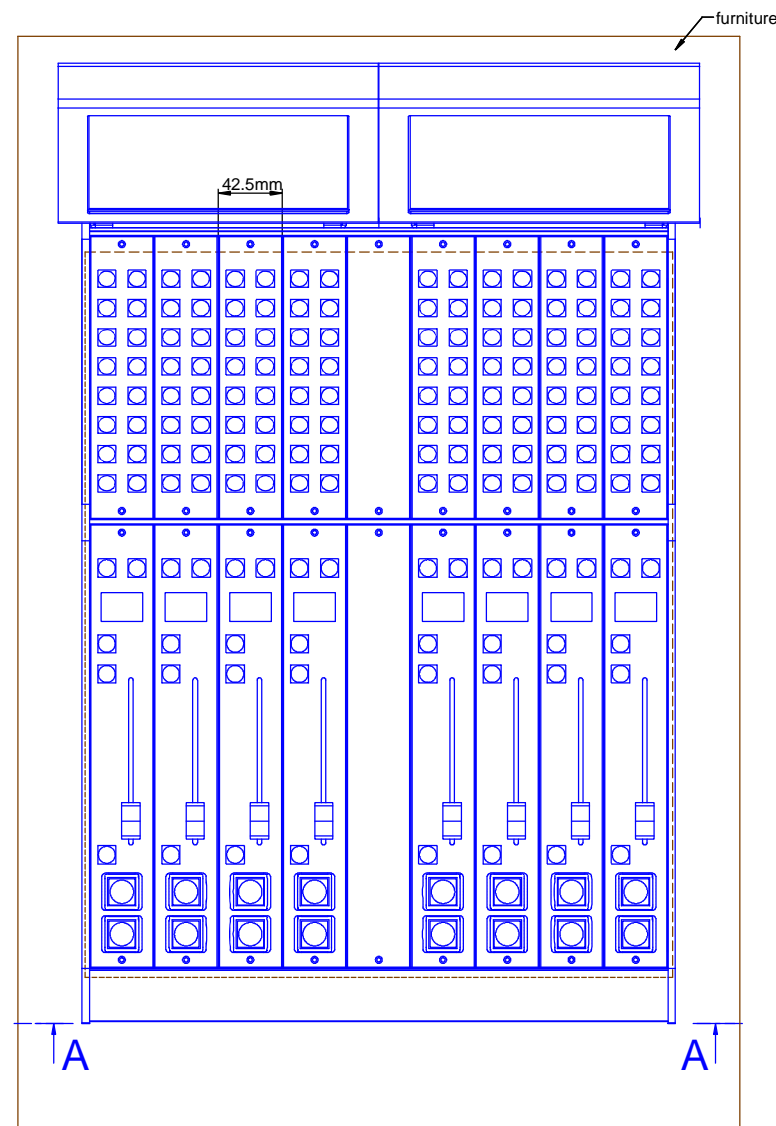

Cutout for Console Frame of Mixing Console 52/MX.
For dimensions of Console Frame, see next page!

 <p>DHD Deubner Hoffmann Digital GmbH Haferkornstrasse 5 04129 Leipzig / Germany Phone: +49 341 5897020 Fax: +49 341 5897022 E-mail: dhd@dhd-audio.com Internet: www.dhd-audio.com</p>	<p>Scale: 1:5 (DIN A4)</p>		
<p>Dimensions cutout for Console Frame of Mixing Consoles 52/MX</p>			
<p>Name: Miethling</p>	<p>52-4908B / 52-4908C</p>		<p>Page:</p>
<p>Date: 17.01.2013</p>			<p>1/2</p>
<p>File: 52-4908c_dimension.dwg</p>			

view X, scale 1:2

cut A - A

Specifications and design are subject to change without notice. The content of this document is for information only. The information presented in this document does not form part of any quotation or contract, is believed to be accurate and reliable and may be changed without notice. No liability will be accepted by the publisher for any consequence of its use. Publication thereof does neither convey nor imply any license under patent- or other industrial or intellectual property rights.

Scale: 1:5 (DIN A3)

Dimension 52/MX L/S-size Console Frame
 8 positions + gaps, L-size 293x42.5mm/ S-size 193x42.5mm

52-4908B / 52-4908C

Page: 2/2