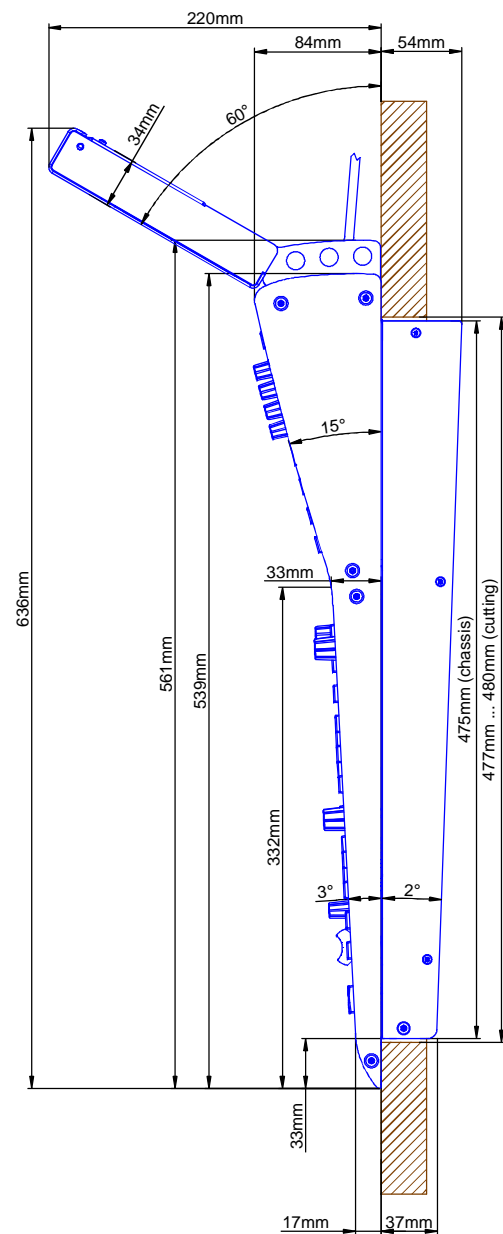

Cutout for Console Frame of Mixing Console 52/MX.
For dimensions of Console Frame, see next page!

 <p>DHD Deubner Hoffmann Digital GmbH Haferkornstrasse 5 04129 Leipzig / Germany Phone: +49 341 5897020 Fax: +49 341 5897022 E-mail: dhd@dhd-audio.com Internet: www.dhd-audio.com</p>	<p>Scale: 1:5 (DIN A4)</p>		
<p>Dimensions cutout for Console Frame of Mixing Consoles 52/MX</p>			
<p>Name: Miethling</p>	<p>52-4908B / 52-4908C</p>		<p>Page:</p>
<p>Date: 17.01.2013</p>			<p>1/2</p>
<p>File: 52-4908c_dimension.dwg</p>			

view X, scale 1:2

cut A - A

Specifications and design are subject to change without notice. The content of this document is for information only. The information presented in this document does not form part of any quotation or contract, is believed to be accurate and reliable and may be changed without notice. No liability will be accepted by the publisher for any consequence of its use. Publication thereof does neither convey nor imply any license under patent- or other industrial or intellectual property rights.

Scale: 1:5 (DIN A3)

Dimension 52/MX L/S-size Console Frame
 8 positions + gaps, L-size 293x42.5mm/ S-size 193x42.5mm

52-4908B / 52-4908C

Page: 2/2