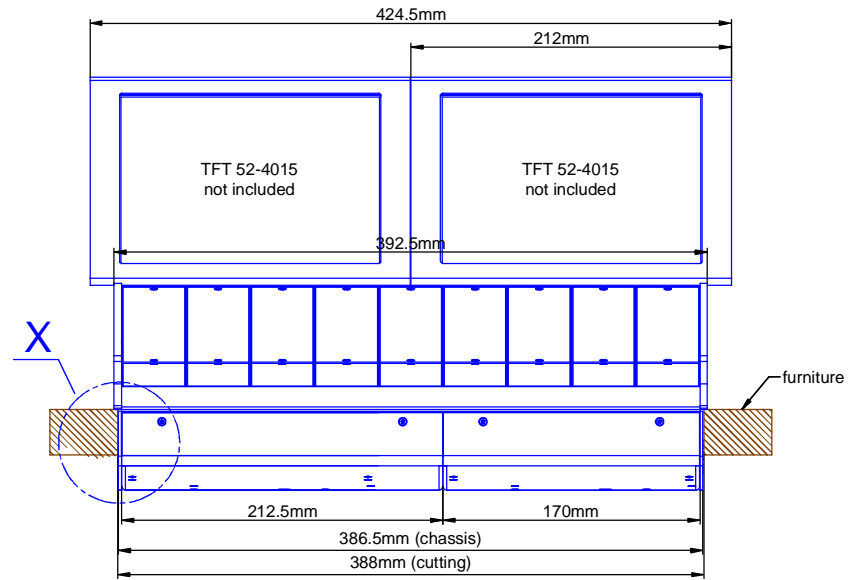

Cutout for Console Frame of Mixing Console 52/MX.
For dimensions of Console Frame, see next page!

 <p>DHD Deubner Hoffmann Digital GmbH Haferkornstrasse 5 04129 Leipzig / Germany Phone: +49 341 5897020 Fax: +49 341 5897022 E-mail: dhd@dhd-audio.com Internet: www.dhd-audio.com</p>	<p>Scale: 1:5 (DIN A4)</p>		
<p>Dimensions cutout for Console Frame of Mixing Consoles 52/MX</p>			
<p>Name: Miethling</p>	<p>52-4908B / 52-4908C</p>		<p>Page:</p>
<p>Date: 17.01.2013</p>			<p>1/2</p>
<p>File: 52-4908c_dimension.dwg</p>			

view X, scale 1:2

cut A - A

Specifications and design are subject to change without notice. The content of this document is for information only. The information presented in this document does not form part of any quotation or contract, is believed to be accurate and reliable and may be changed without notice. No liability will be accepted by the publisher for any consequence of its use. Publication thereof does neither convey nor imply any license under patent- or other industrial or intellectual property rights.

Scale: 1:5 (DIN A3)

Dimension 52/MX L/S-size Console Frame
 8 positions + gaps, L-size 293x42.5mm/ S-size 193x42.5mm

52-4908B / 52-4908C

Page: 2/2