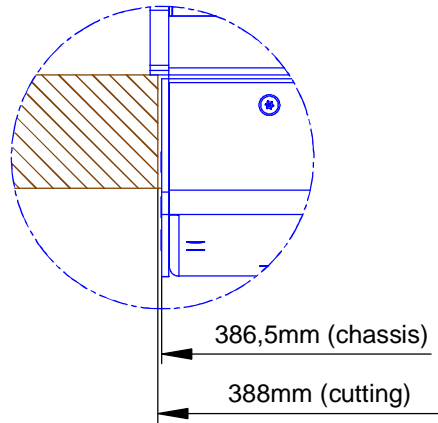

Cutout for Console Frame of Mixing Console 52/MX.
For dimensions of Console Frame, see next page!

 <p>DHD Deubner Hoffmann Digital GmbH Haferkornstrasse 5 04129 Leipzig / Germany Phone: +49 341 5897020 Fax: +49 341 5897022 E-mail: dhd@dhd-audio.com Internet: www.dhd-audio.com</p>	<p>Scale: 1:5 (DIN A4)</p>		
<p>Dimensions cutout for Console Frame of Mixing Consoles 52/MX</p>			
<p>Name: Miethling</p>	<p>52-4908B / 52-4908C</p>		<p>Page:</p>
<p>Date: 17.01.2013</p>			<p>1/2</p>
<p>File: 52-4908c_dimension.dwg</p>			

view X, scale 1:2

cut A - A

Specifications and design are subject to change without notice. The content of this document is for information only. The information presented in this document does not form part of any quotation or contract, is believed to be accurate and reliable and may be changed without notice. No liability will be accepted by the publisher for any consequence of its use. Publication thereof does neither convey nor imply any license under patent- or other industrial or intellectual property rights.

Scale: 1:5 (DIN A3)

Dimension 52/MX L/S-size Console Frame
 8 positions + gaps, L-size 293x42.5mm/ S-size 193x42.5mm

52-4908B / 52-4908C

Page: 2/2