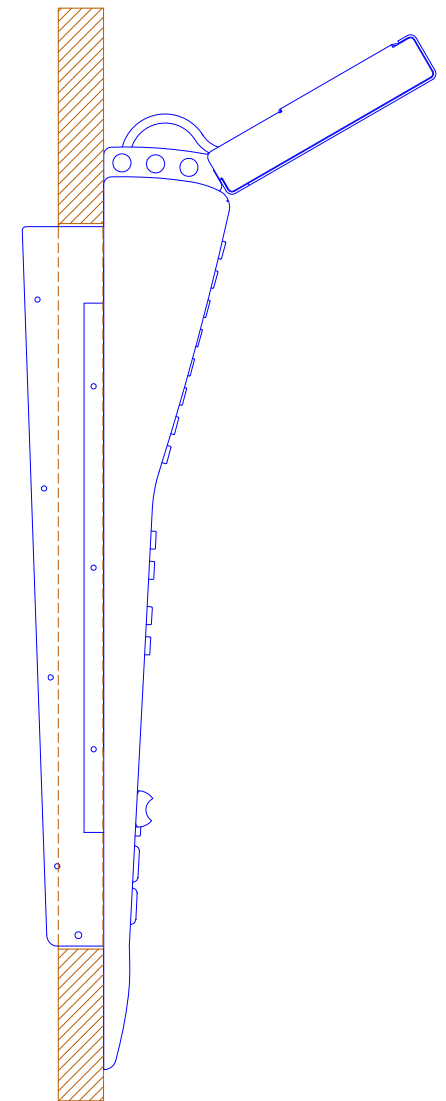

Cutout for Console Frame of Mixing Console 52/MX.  
For dimensions of Console Frame, see next page!

 <p>DHD Deubner Hoffmann Digital GmbH Hafenkornstrasse 5 04129 Leipzig / Germany Phone: +49 341 5897020 Fax: +49 341 5897022 E-mail: dhd@dhd-audio.com Internet: www.dhd-audio.com</p>	Scale: 1:5 (DIN A4)		
	<b>Dimensions cutout for Console Frame of Mixing Consoles 52/MX</b>		
Name: Miethling	52-4908		Page:
Date: 03.02.2011			1/2
File: 52-4908_dimension.dwg			

view X, scale 1:2

cut A - A

Specifications and design are subject to change without notice. The content of this document is for information only. The information presented in this document does not form part of any quotation or contract, is believed to be accurate and reliable and may be changed without notice. No liability will be accepted by the publisher for any consequence of its use. Publication thereof does neither convey nor imply any license under patent- or other industrial or intellectual property rights.

**Dimension 52/MX L/S-size Console Frame**  
 8 positions + gaps, L-size 293x42.5mm/ S-size 193x42.5mm

Name: Miethling  
 Date: 03.02.2011  
 File: 52-4908\_dimension.dwg

52-4908

Page:  
 2/2