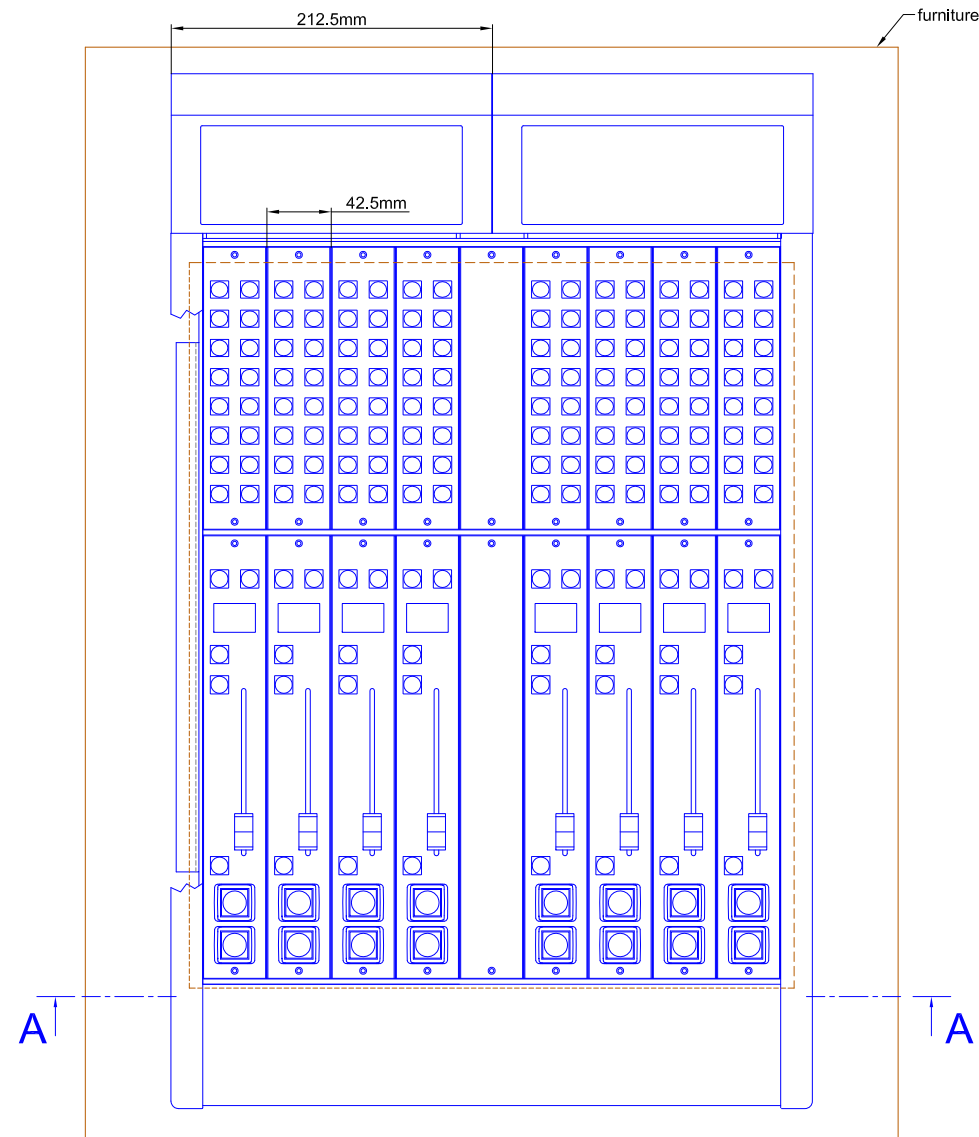

Cutout for Console Frame of Mixing Console 52/MX.  
For dimensions of Console Frame, see next page!

 <p>DHD Deubner Hoffmann Digital GmbH Hafenkornstrasse 5 04129 Leipzig / Germany Phone: +49 341 5897020 Fax: +49 341 5897022 E-mail: dhd@dhd-audio.com Internet: www.dhd-audio.com</p>	Scale: 1:5 (DIN A4)		
	<b>Dimensions cutout for Console Frame of Mixing Consoles 52/MX</b>		
Name: Miethling	52-4908		Page:
Date: 03.02.2011			1/2
File: 52-4908_dimension.dwg			

view X, scale 1:2

cut A - A

Specifications and design are subject to change without notice. The content of this document is for information only. The information presented in this document does not form part of any quotation or contract, is believed to be accurate and reliable and may be changed without notice. No liability will be accepted by the publisher for any consequence of its use. Publication thereof does neither convey nor imply any license under patent- or other industrial or intellectual property rights.

**Dimension 52/MX L/S-size Console Frame**  
 8 positions + gaps, L-size 293x42.5mm/ S-size 193x42.5mm

Name: Miethling  
 Date: 03.02.2011  
 File: 52-4908\_dimension.dwg

52-4908

Page:  
 2/2