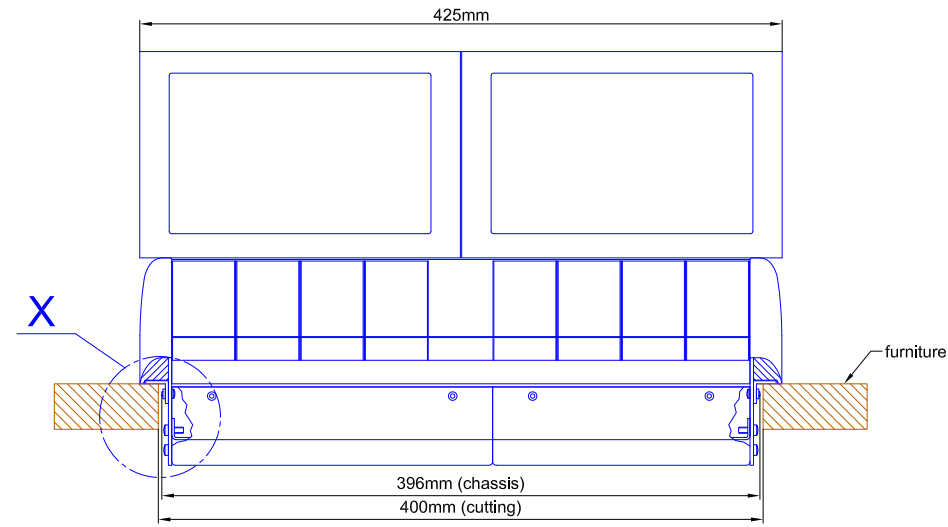

Cutout for Console Frame of Mixing Console 52/MX.  
For dimensions of Console Frame, see next page!

 <p>DHD Deubner Hoffmann Digital GmbH Hafenkornstrasse 5 04129 Leipzig / Germany Phone: +49 341 5897020 Fax: +49 341 5897022 E-mail: dhd@dhd-audio.com Internet: www.dhd-audio.com</p>	Scale: 1:5 (DIN A4)		
	<b>Dimensions cutout for Console Frame of Mixing Consoles 52/MX</b>		
Name: Miethling	52-4908		Page:
Date: 03.02.2011			1/2
File: 52-4908_dimension.dwg			

view X, scale 1:2

cut A - A

Specifications and design are subject to change without notice. The content of this document is for information only. The information presented in this document does not form part of any quotation or contract, is believed to be accurate and reliable and may be changed without notice. No liability will be accepted by the publisher for any consequence of its use. Publication thereof does neither convey nor imply any license under patent- or other industrial or intellectual property rights.

**Dimension 52/MX L/S-size Console Frame**  
 8 positions + gaps, L-size 293x42.5mm/ S-size 193x42.5mm

Name: Miethling  
 Date: 03.02.2011  
 File: 52-4908\_dimension.dwg

52-4908

Page:  
 2/2