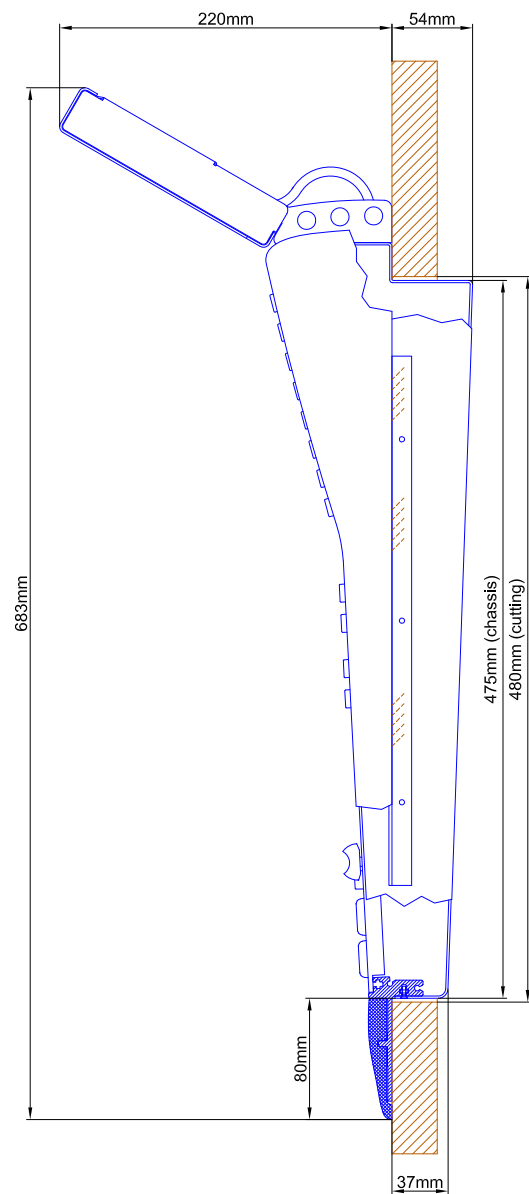

Cutout for Console Frame of Mixing Console 52/MX.  
For dimensions of Console Frame, see next page!

 <p>DHD Deubner Hoffmann Digital GmbH Hafenkornstrasse 5 04129 Leipzig / Germany Phone: +49 341 5897020 Fax: +49 341 5897022 E-mail: dhd@dhd-audio.com Internet: www.dhd-audio.com</p>	Scale: 1:5 (DIN A4)		
	<b>Dimensions cutout for Console Frame of Mixing Consoles 52/MX</b>		
Name: Miethling	52-4908		Page:
Date: 03.02.2011			1/2
File: 52-4908_dimension.dwg			

view X, scale 1:2

cut A - A

Specifications and design are subject to change without notice. The content of this document is for information only. The information presented in this document does not form part of any quotation or contract, is believed to be accurate and reliable and may be changed without notice. No liability will be accepted by the publisher for any consequence of its use. Publication thereof does neither convey nor imply any license under patent- or other industrial or intellectual property rights.

**Dimension 52/MX L/S-size Console Frame**  
 8 positions + gaps, L-size 293x42.5mm/ S-size 193x42.5mm

Name: Miethling  
 Date: 03.02.2011  
 File: 52-4908\_dimension.dwg

52-4908

Page:  
 2/2