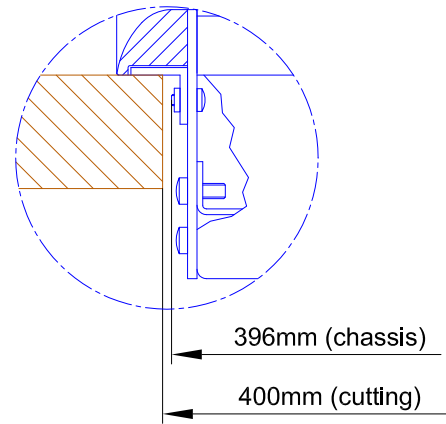

Cutout for Console Frame of Mixing Console 52/MX.  
For dimensions of Console Frame, see next page!

 <p>DHD Deubner Hoffmann Digital GmbH Hafenkornstrasse 5 04129 Leipzig / Germany Phone: +49 341 5897020 Fax: +49 341 5897022 E-mail: dhd@dhd-audio.com Internet: www.dhd-audio.com</p>	Scale: 1:5 (DIN A4)		
	<b>Dimensions cutout for Console Frame of Mixing Consoles 52/MX</b>		
Name: Miethling	52-4908		Page:
Date: 03.02.2011			1/2
File: 52-4908_dimension.dwg			

view X, scale 1:2

cut A - A

Specifications and design are subject to change without notice. The content of this document is for information only. The information presented in this document does not form part of any quotation or contract, is believed to be accurate and reliable and may be changed without notice. No liability will be accepted by the publisher for any consequence of its use. Publication thereof does neither convey nor imply any license under patent- or other industrial or intellectual property rights.

**Dimension 52/MX L/S-size Console Frame**  
 8 positions + gaps, L-size 293x42.5mm/ S-size 193x42.5mm

Name: Miethling  
 Date: 03.02.2011  
 File: 52-4908\_dimension.dwg

52-4908

Page:  
 2/2