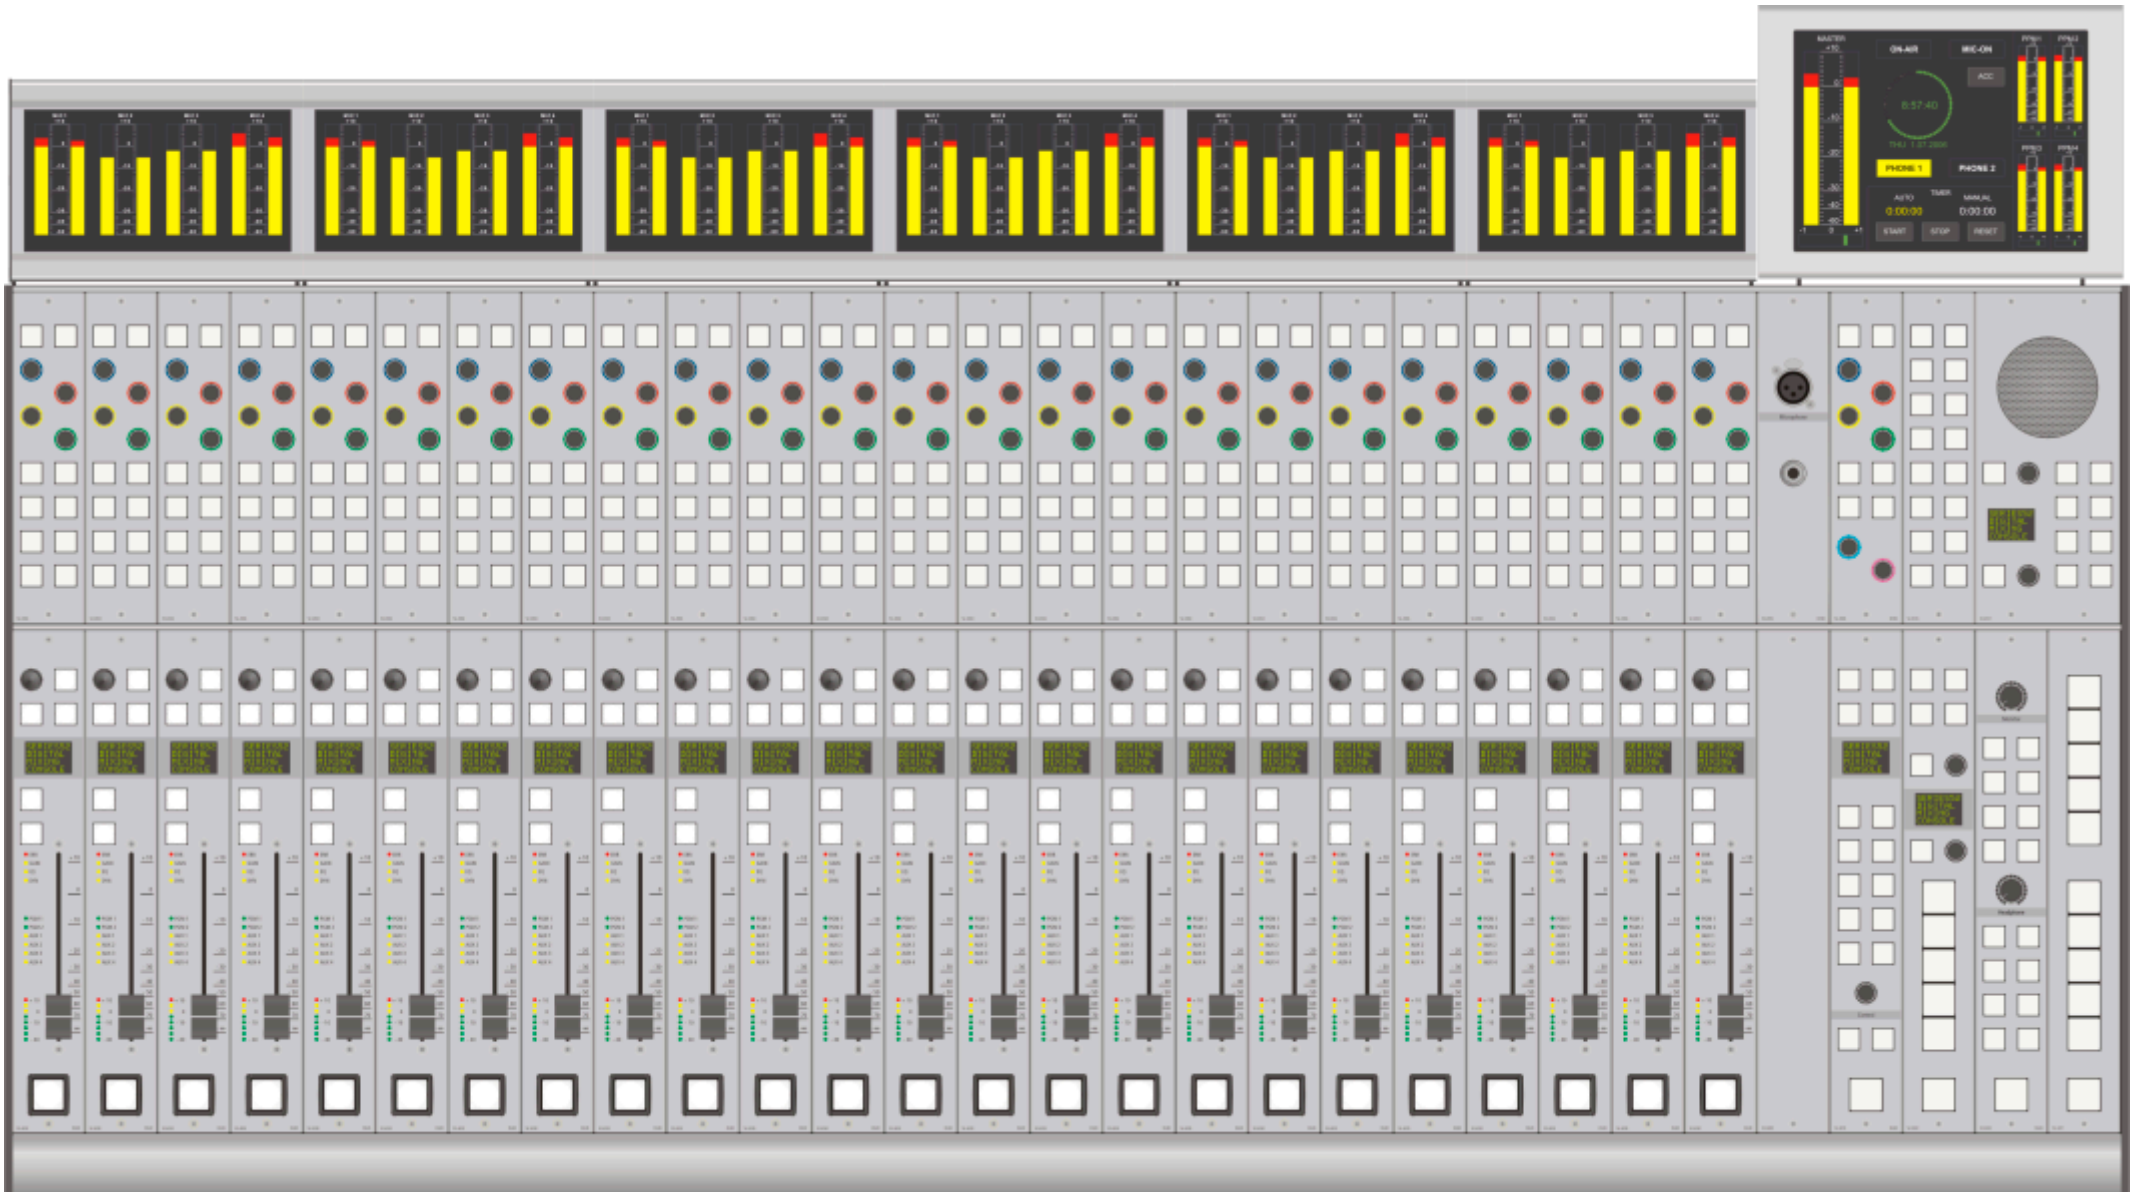

52-4829C - 24 Fader Console 52/MX - Example

Specifications and design are subject to change without notice.
The content of this document is for information only. The information presented in this document does not form part of any quotation or contract, is believed to be accurate and reliable and may be changed without notice. No liability will be accepted by the publisher for any consequence of its use.
Publication thereof does neither convey nor imply any license under patent- or other industrial or intellectual property rights.