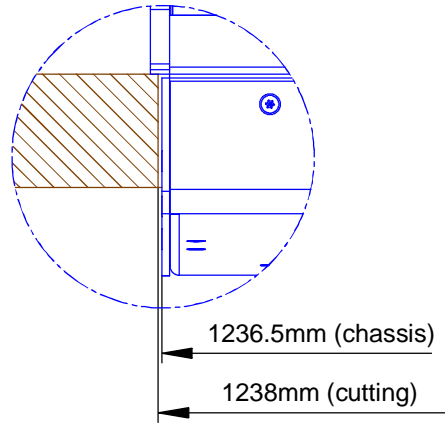

Cutout for Console Frame of Mixing Console 52/MX.
For dimensions of Console Frame, see next page!

 <p>DHD Deubner Hoffmann Digital GmbH Haferkornstrasse 5 04129 Leipzig / Germany Phone: +49 341 5897020 Fax: +49 341 5897022 E-mail: dhd@dhd-audio.com Internet: www.dhd-audio.com</p>	Scale: 1:5 (DIN A4)		
	<p>Dimensions cutout for Console Frame of Mixing Consoles 52/MX</p>		
Name: Miethling	<p>52-4829B / 52-4829C</p>		Page:
Date: 16.01.2013			1/2
File: 52-4829c_dimension.dwg			

view X, scale 1:2

cut A - A

Specifications and design are subject to change without notice. The content of this document is for information only. The information presented in this document does not form part of any quotation or contract, is believed to be accurate and reliable and may be changed without notice. No liability will be accepted by the publisher for any consequence of its use. Publication thereof does neither convey nor imply any license under patent- or other industrial or intellectual property rights.

Dimension 52/MX L/S-size Console Frame with metal side panels
 29 positions, L-size 293x42.5mm/ S-size 193x42.5mm

Name: Miethling
 Date: 16.01.2013
 File: 52-4829c_dimension.dwg

52-4829B / 52-4829C

Page:
 2/2