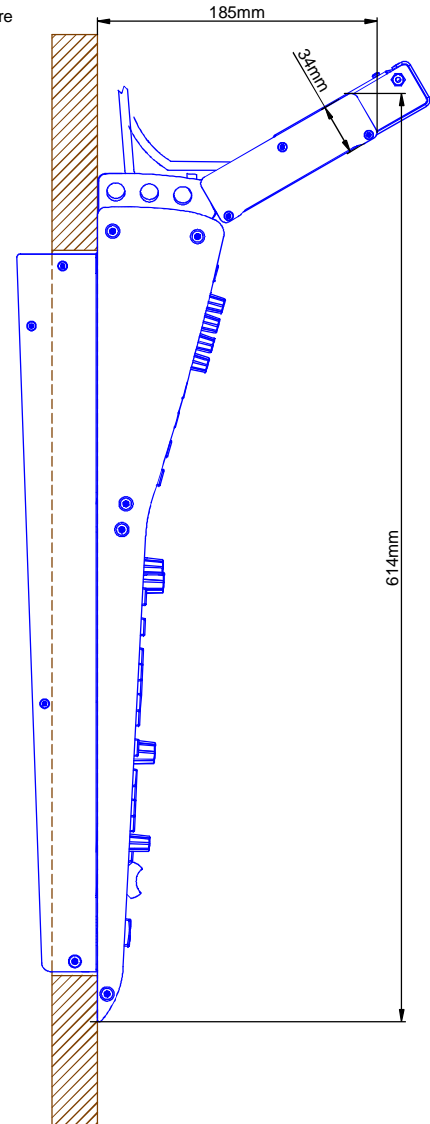

Cutout for Console Frame of Mixing Console 52/MX.
For dimensions of Console Frame, see next page!

 <p>DHD Deubner Hoffmann Digital GmbH Haferkornstrasse 5 04129 Leipzig / Germany Phone: +49 341 5897020 Fax: +49 341 5897022 E-mail: dhd@dhd-audio.com Internet: www.dhd-audio.com</p>	Scale: 1:5 (DIN A4)		
	<p>Dimensions cutout for Console Frame of Mixing Consoles 52/MX</p>		
Name: Miethling	<p>52-4829B / 52-4829C</p>		Page:
Date: 16.01.2013			1/2
File: 52-4829c_dimension.dwg			

view X, scale 1:2

cut A - A

Specifications and design are subject to change without notice. The content of this document is for information only. The information presented in this document does not form part of any quotation or contract, is believed to be accurate and reliable and may be changed without notice. No liability will be accepted by the publisher for any consequence of its use. Publication thereof does neither convey nor imply any license under patent- or other industrial or intellectual property rights.

Dimension 52/MX L/S-size Console Frame with metal side panels
 29 positions, L-size 293x42.5mm/ S-size 193x42.5mm

Name: Miethling
 Date: 16.01.2013
 File: 52-4829c_dimension.dwg

52-4829B / 52-4829C

Page:
 2/2