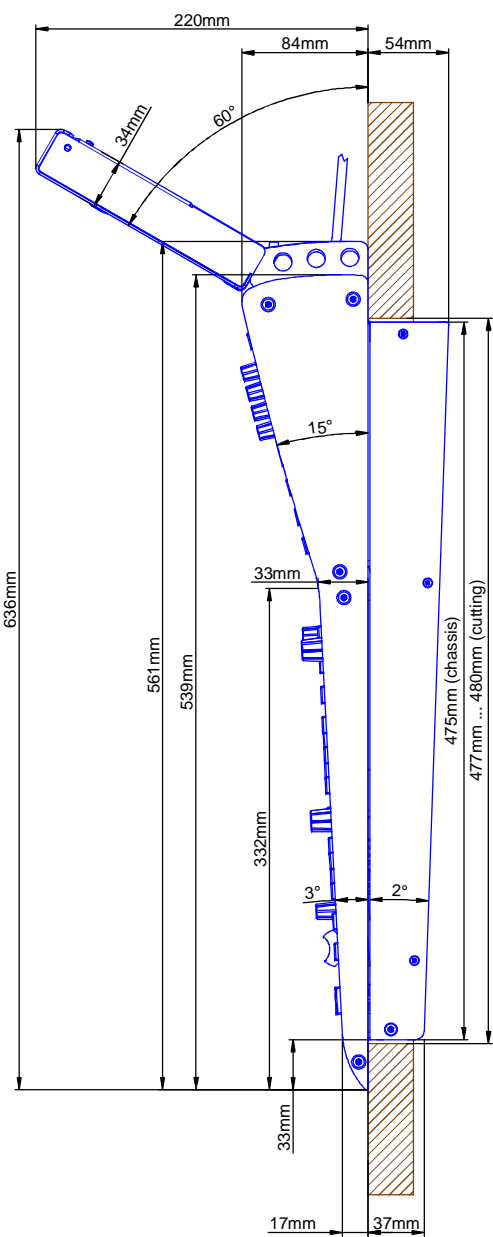

Cutout for Console Frame of Mixing Console 52/MX.
For dimensions of Console Frame, see next page!

 <p>DHD Deubner Hoffmann Digital GmbH Haferkornstrasse 5 04129 Leipzig / Germany Phone: +49 341 5897020 Fax: +49 341 5897022 E-mail: dhd@dhd-audio.com Internet: www.dhd-audio.com</p>	Scale: 1:5 (DIN A4)		
	<p>Dimensions cutout for Console Frame of Mixing Consoles 52/MX</p>		
Name: Miethling	<p>52-4829B / 52-4829C</p>		Page:
Date: 16.01.2013			1/2
File: 52-4829c_dimension.dwg			

view X, scale 1:2

cut A - A

Specifications and design are subject to change without notice. The content of this document is for information only. The information presented in this document does not form part of any quotation or contract, is believed to be accurate and reliable and may be changed without notice. No liability will be accepted by the publisher for any consequence of its use. Publication thereof does neither convey nor imply any license under patent- or other industrial or intellectual property rights.

Dimension 52/MX L/S-size Console Frame with metal side panels
 29 positions, L-size 293x42.5mm/ S-size 193x42.5mm

Name: Miethling
 Date: 16.01.2013
 File: 52-4829c_dimension.dwg

52-4829B / 52-4829C

Page:
 2/2