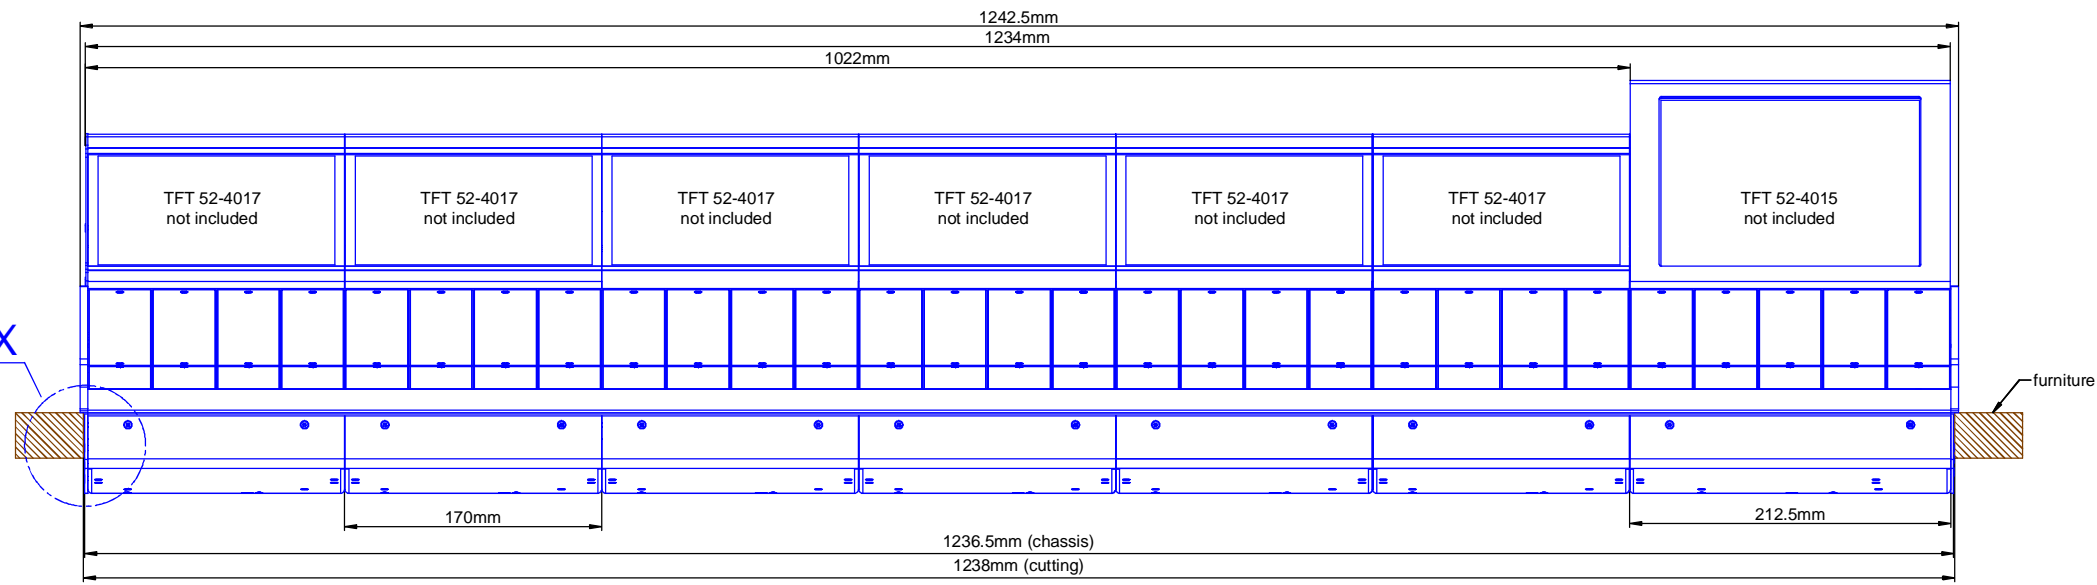

Cutout for Console Frame of Mixing Console 52/MX.
For dimensions of Console Frame, see next page!

 <p>DHD Deubner Hoffmann Digital GmbH Haferkornstrasse 5 04129 Leipzig / Germany Phone: +49 341 5897020 Fax: +49 341 5897022 E-mail: dhd@dhd-audio.com Internet: www.dhd-audio.com</p>	Scale: 1:5 (DIN A4)		
	<p>Dimensions cutout for Console Frame of Mixing Consoles 52/MX</p>		
Name: Miethling	<p>52-4829B / 52-4829C</p>		Page:
Date: 16.01.2013			1/2
File: 52-4829c_dimension.dwg			

view X, scale 1:2

cut A - A

Specifications and design are subject to change without notice. The content of this document is for information only. The information presented in this document does not form part of any quotation or contract, is believed to be accurate and reliable and may be changed without notice. No liability will be accepted by the publisher for any consequence of its use. Publication thereof does neither convey nor imply any license under patent- or other industrial or intellectual property rights.

Dimension 52/MX L/S-size Console Frame with metal side panels
 29 positions, L-size 293x42.5mm/ S-size 193x42.5mm

Name: Miethling
 Date: 16.01.2013
 File: 52-4829c_dimension.dwg

52-4829B / 52-4829C

Page:
 2/2