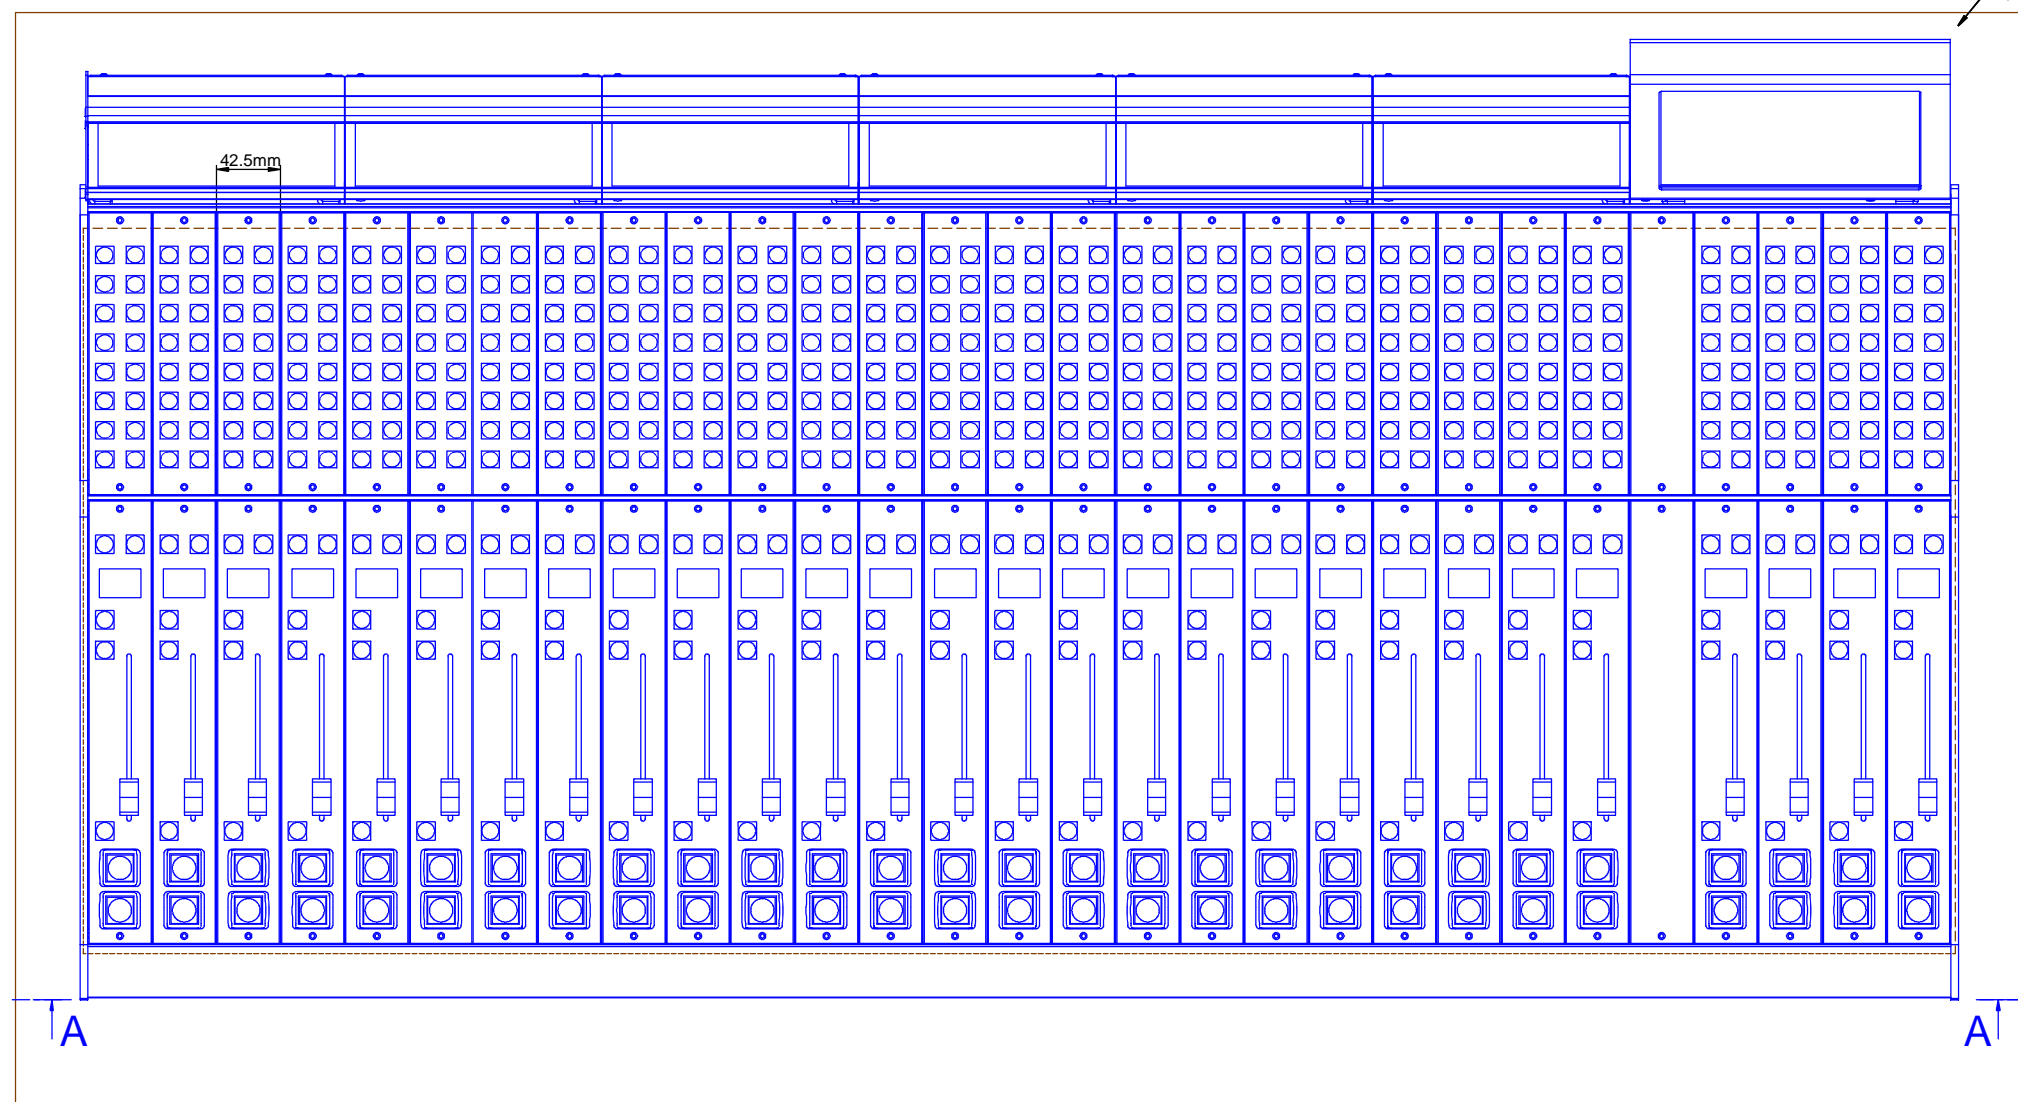

Cutout for Console Frame of Mixing Console 52/MX.
For dimensions of Console Frame, see next page!

 <p>DHD Deubner Hoffmann Digital GmbH Haferkornstrasse 5 04129 Leipzig / Germany Phone: +49 341 5897020 Fax: +49 341 5897022 E-mail: dhd@dhd-audio.com Internet: www.dhd-audio.com</p>	Scale: 1:5 (DIN A4)		
	<p>Dimensions cutout for Console Frame of Mixing Consoles 52/MX</p>		
Name: Miethling	<p>52-4829B / 52-4829C</p>		Page:
Date: 16.01.2013			1/2
File: 52-4829c_dimension.dwg			

view X, scale 1:2

cut A - A

Specifications and design are subject to change without notice. The content of this document is for information only. The information presented in this document does not form part of any quotation or contract, is believed to be accurate and reliable and may be changed without notice. No liability will be accepted by the publisher for any consequence of its use. Publication thereof does neither convey nor imply any license under patent- or other industrial or intellectual property rights.

Dimension 52/MX L/S-size Console Frame with metal side panels
 29 positions, L-size 293x42.5mm/ S-size 193x42.5mm

Name: Miethling
 Date: 16.01.2013
 File: 52-4829c_dimension.dwg

52-4829B / 52-4829C

Page:
 2/2