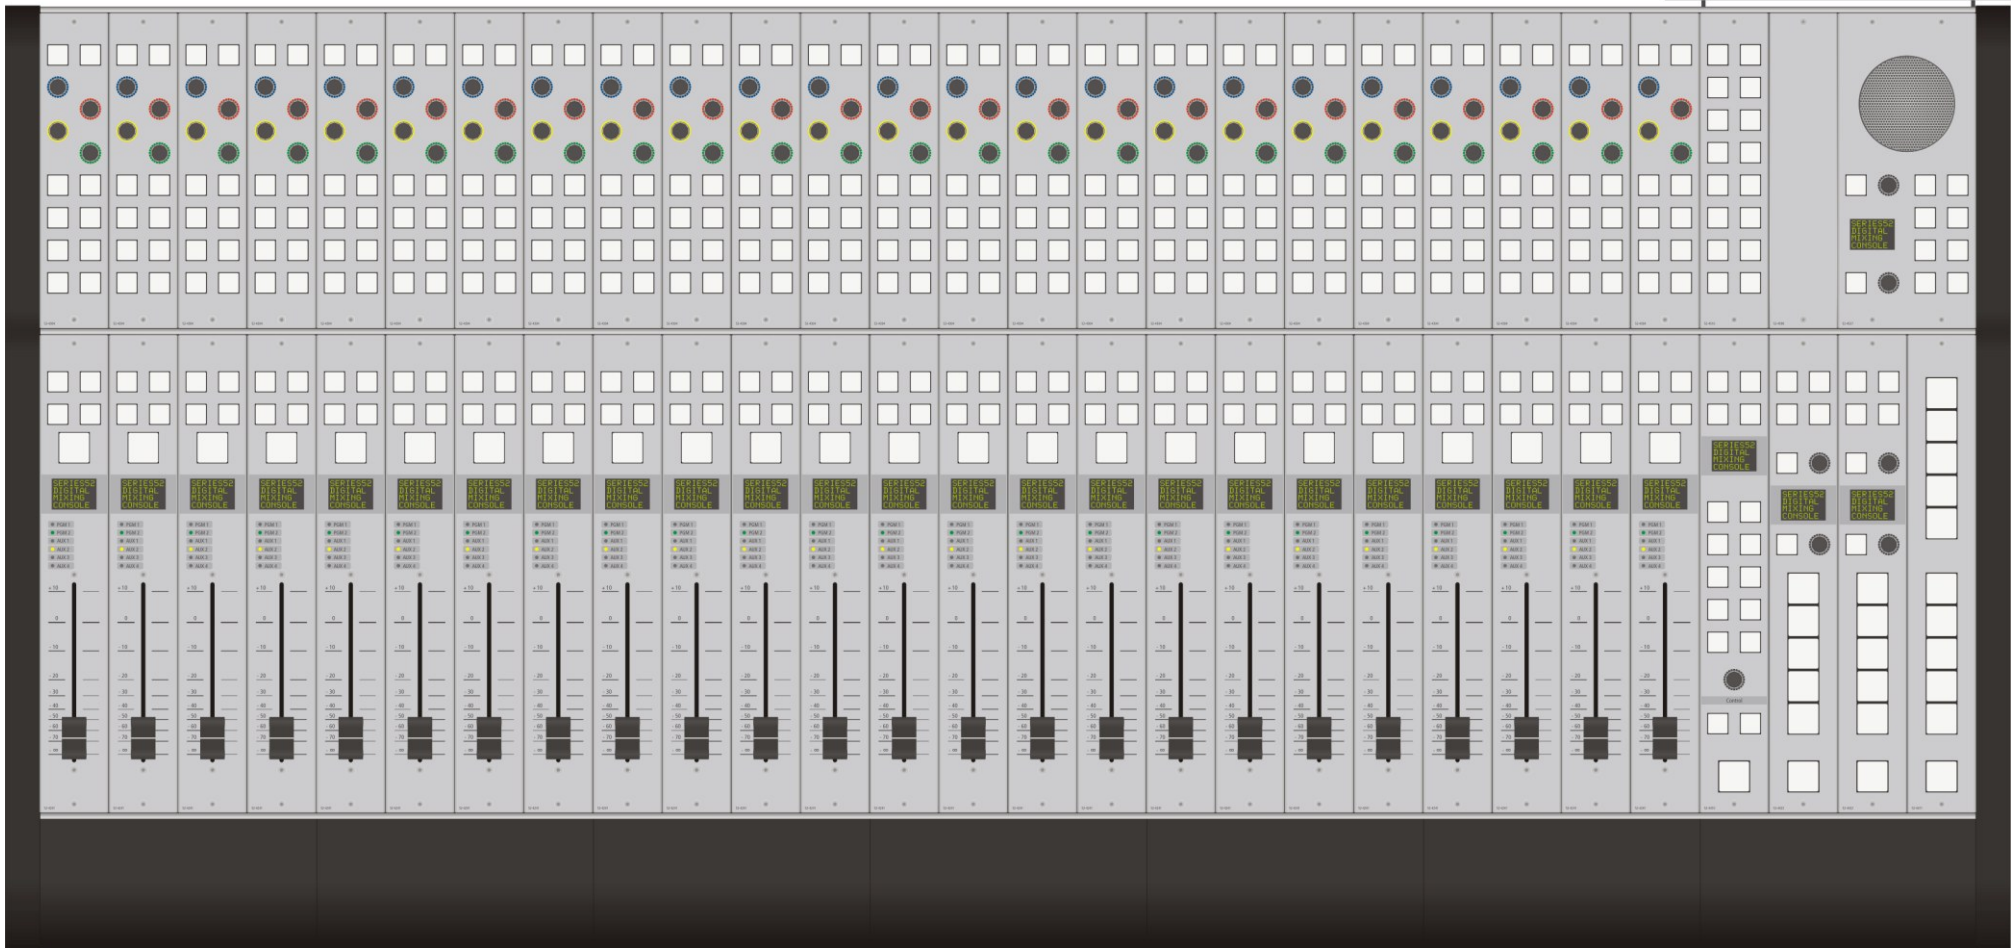

52-4828 - 24 Fader Console 52/MX - Example

Specifications and design are subject to change without notice.

The content of this document is for information only. The information presented in this document does not form part of any quotation or contract, is believed to be accurate and reliable and may be changed without notice. No liability will be accepted by the publisher for any consequence of its use. Publication thereof does neither convey nor imply any license under patent- or other industrial or intellectual property rights.