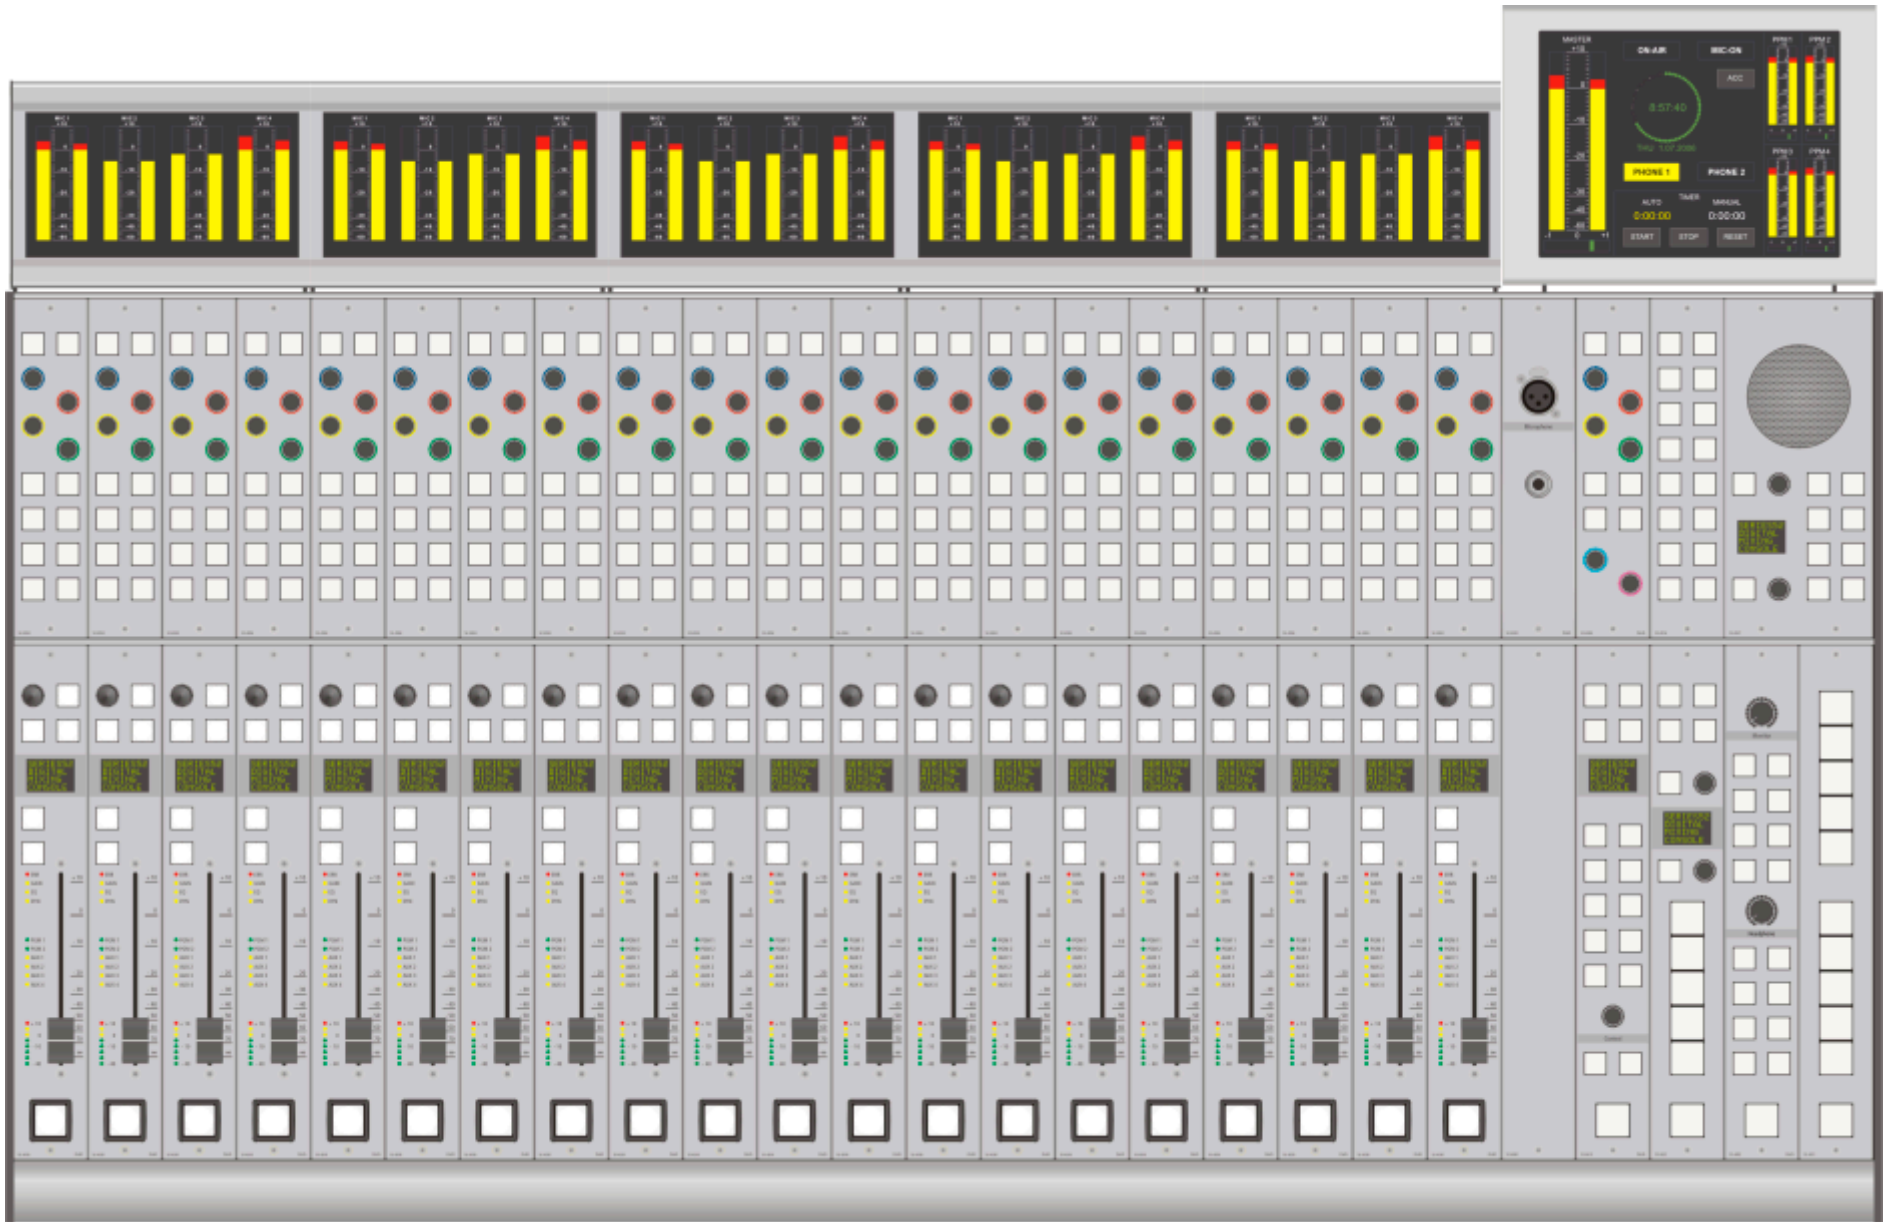

# 52-4825C - 20 Fader Console 52/MX - Example

Specifications and design are subject to change without notice.  
The content of this document is for information only. The information presented in this document does not form part of any quotation or contract, is believed to be accurate and reliable and may be changed without notice. No liability will be accepted by the publisher for any consequence of its use.  
Publication thereof does neither convey nor imply any license under patent- or other industrial or intellectual property rights.