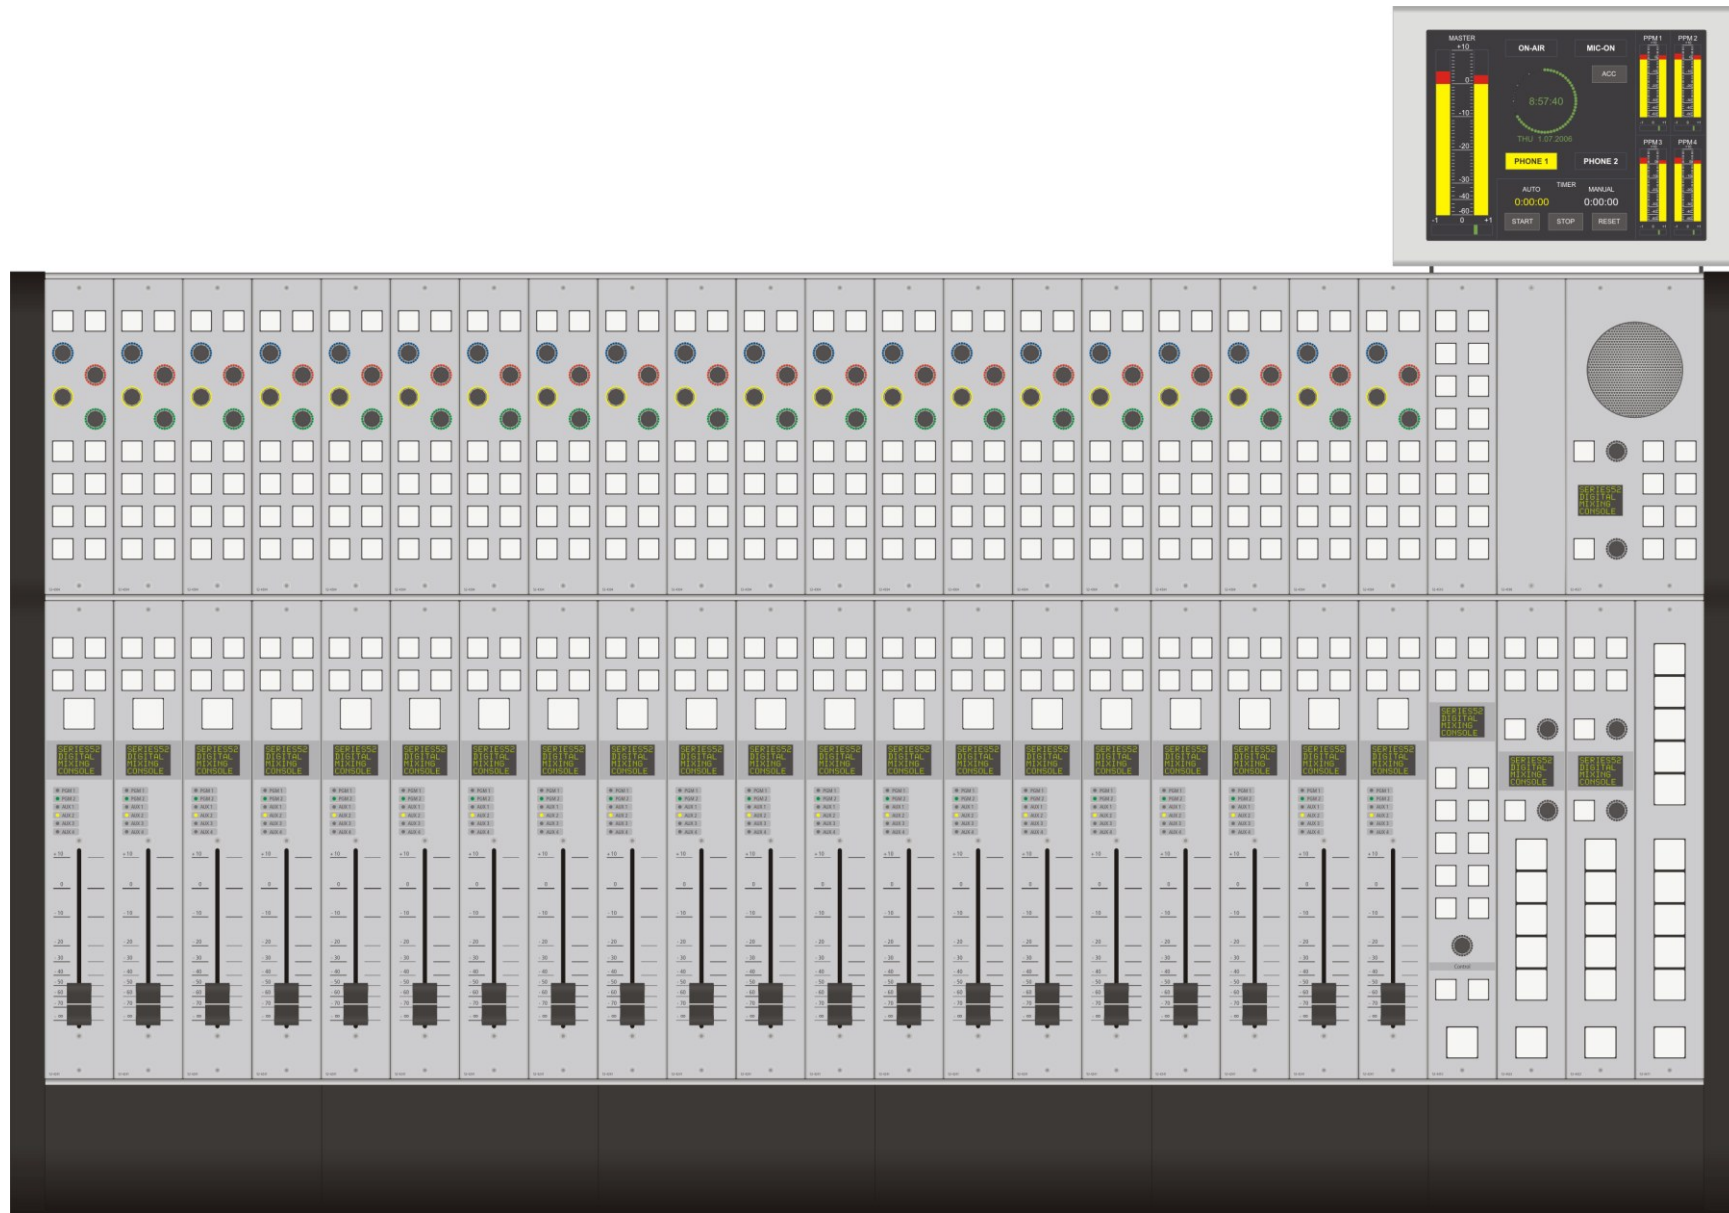

52-4824 - 20 Fader Console 52/MX - Example

Specifications and design are subject to change without notice.

The content of this document is for information only. The information presented in this document does not form part of any quotation or contract, is believed to be accurate and reliable and may be changed without notice. No liability will be accepted by the publisher for any consequence of its use. Publication thereof does neither convey nor imply any license under patent- or other industrial or intellectual property rights.