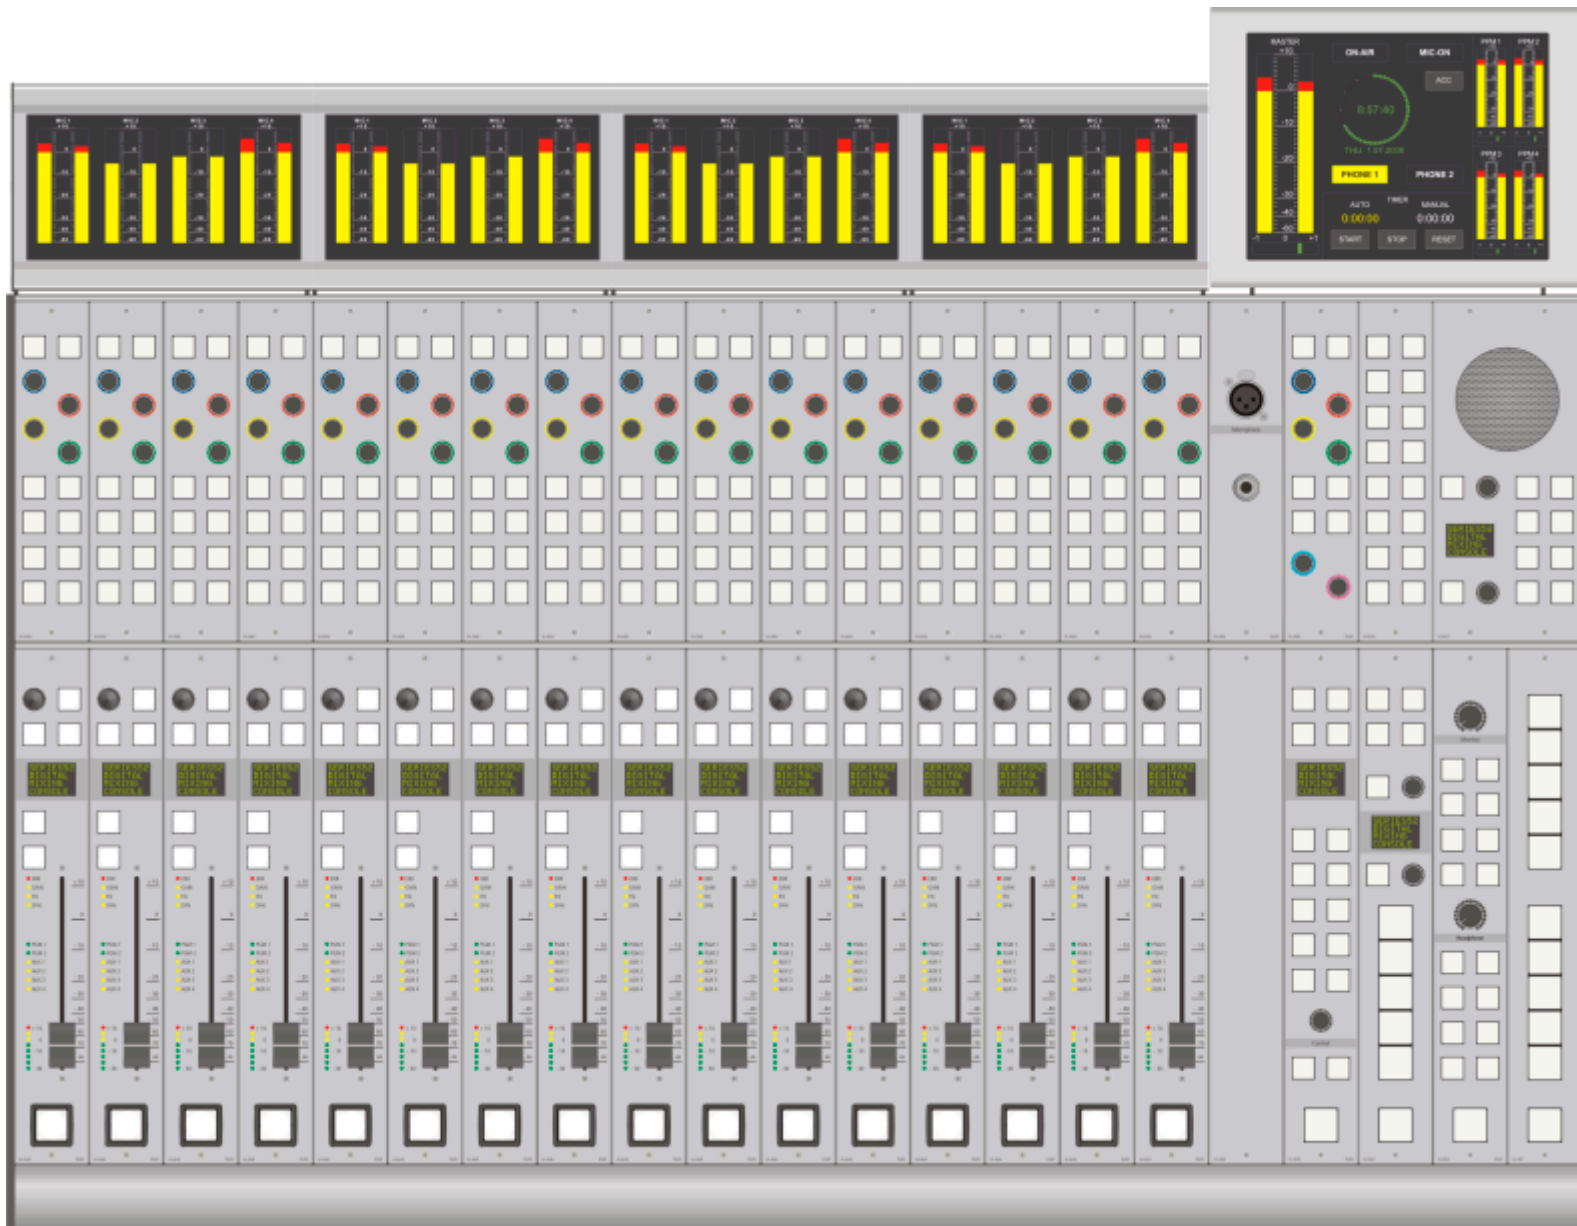

52-4821C - 16 Fader Console 52/MX - Example

Specifications and design are subject to change without notice.

The content of this document is for information only. The information presented in this document does not form part of any quotation or contract, is believed to be accurate and reliable and may be changed without notice. No liability will be accepted by the publisher for any consequence of its use. Publication thereof does neither convey nor imply any license under patent- or other industrial or intellectual property rights.