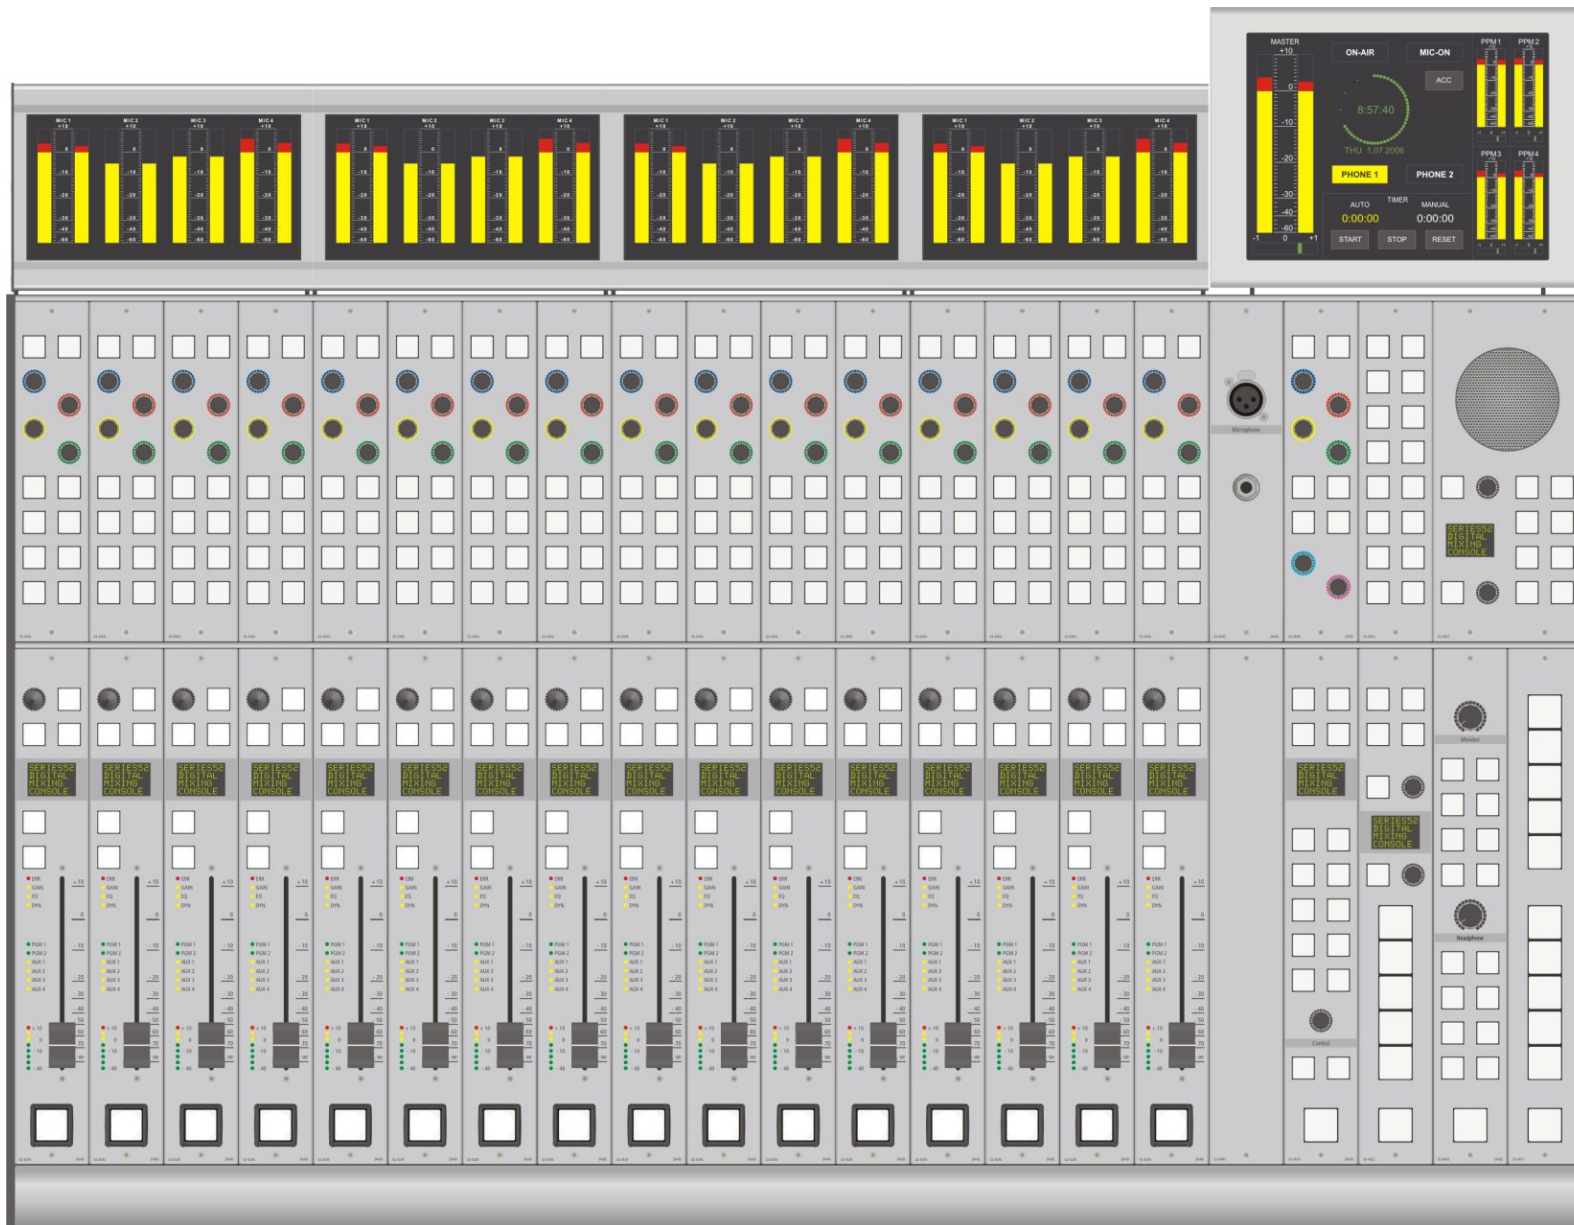

52-4821B - 16 Fader Console 52/MX - Example

Specifications and design are subject to change without notice.

The content of this document is for information only. The information presented in this document does not form part of any quotation or contract, is believed to be accurate and reliable and may be changed without notice. No liability will be accepted by the publisher for any consequence of its use. Publication thereof does neither convey nor imply any license under patent- or other industrial or intellectual property rights.