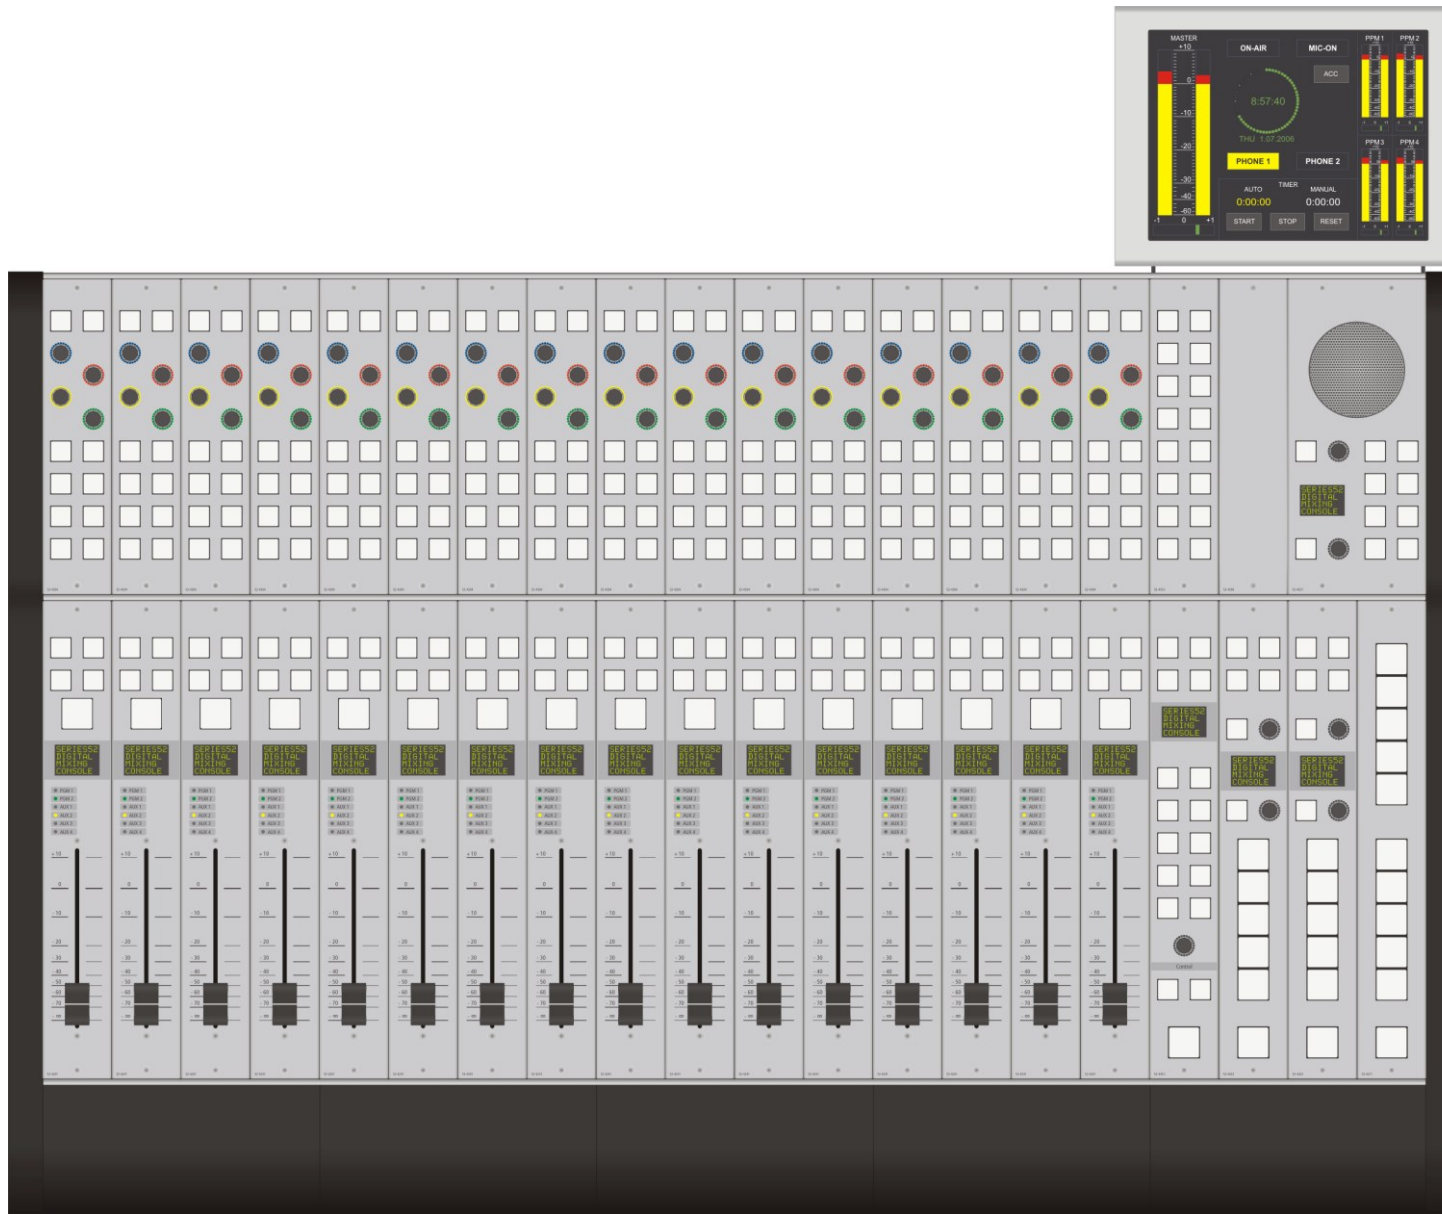

52-4820 - 16 Fader Console 52/MX - Example

Specifications and design are subject to change without notice.

The content of this document is for information only. The information presented in this document does not form part of any quotation or contract, is believed to be accurate and reliable and may be changed without notice. No liability will be accepted by the publisher for any consequence of its use. Publication thereof does neither convey nor imply any license under patent- or other industrial or intellectual property rights.