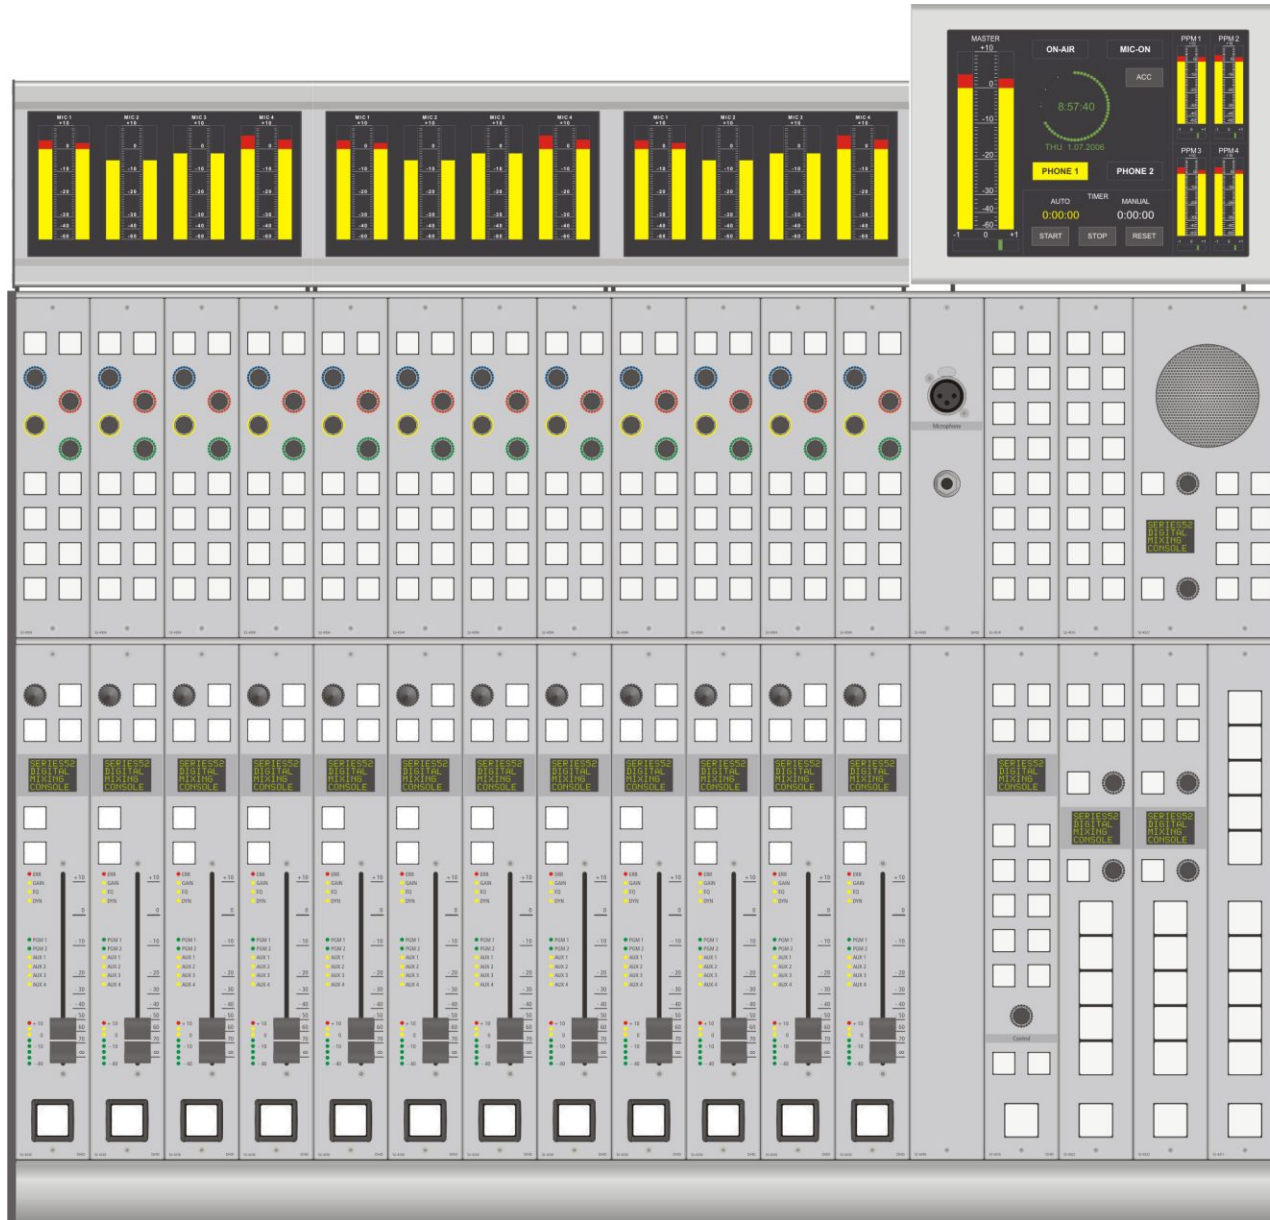

52-4817B - 12 Fader Console 52/MX - Example

Specifications and design are subject to change without notice.

The content of this document is for information only. The information presented in this document does not form part of any quotation or contract, is believed to be accurate and reliable and may be changed without notice. No liability will be accepted by the publisher for any consequence of its use. Publication thereof does neither convey nor imply any license under patent- or other industrial or intellectual property rights.